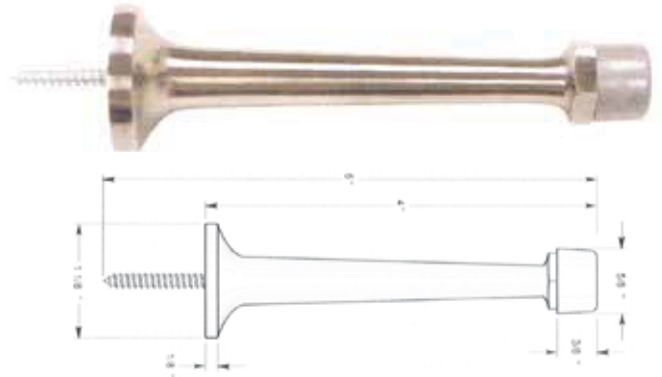

Deltana - Bumpers & Stops

MDHF25 Series - Magnetic Door Holder Flush 2-1/2" Diameter

Specifications:

BOX QTY: 10 PC
 CASE QTY: 100 PC

Stocked Product

- Finishes: US3, 10B, 15, 26

BDS425 Series - 4" Baseboard Door Bumpers, Solid Brass

Specifications:

PROJECTION 4"
 BOX QTY: 10 PC
 CASE QTY: 200 PC
 CASE WEIGHT: 50 LB
 INCLUDED: Packed in individual poly bag with two rubber tips.

Gray & white rubber tips included.

Stocked Product

- Finishes: US3, 10B, 15, 15A, 19, 26, 26D
- Ives Equal# 62MB

BDS30 Series - 3-1/4" Baseboard Door Bumpers, Solid Brass

Specifications:

PROJECTION: 3-1/4"
 BOX QTY: 10 PC
 CASE QTY: 200 PC
 CASE WEIGHT: 60 LB
 INCLUDED: Packed in individual poly bag with two rubber tips.

Gray & white rubber tips included.

Stocked Product

- Finishes: 3, 10B, 15, 15A 19, 26, 26D
- Ives Equal# 61MB