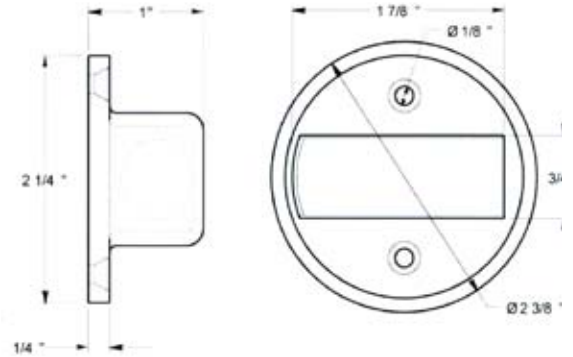

Deltana - Bumpers & Stops

MDHF25 Series - Magnetic Door Holder Flush 2-1/2" Diameter

Specifications:

BOX QTY: 10 PC
 CASE QTY: 100 PC

Stocked Product

- Finishes: US3, 10B, 15, 26

BDS425 Series - 4" Baseboard Door Bumpers, Solid Brass

Specifications:

PROJECTION 4"
 BOX QTY: 10 PC
 CASE QTY: 200 PC
 CASE WEIGHT: 50 LB
 INCLUDED: Packed in individual poly bag with two rubber tips.

Gray & white rubber tips included.

Stocked Product

- Finishes: US3, 10B, 15, 15A, 19, 26, 26D
- Ives Equal# 62MB

BDS30 Series - 3-1/4" Baseboard Door Bumpers, Solid Brass

Specifications:

PROJECTION: 3-1/4"
 BOX QTY: 10 PC
 CASE QTY: 200 PC
 CASE WEIGHT: 60 LB
 INCLUDED: Packed in individual poly bag with two rubber tips.