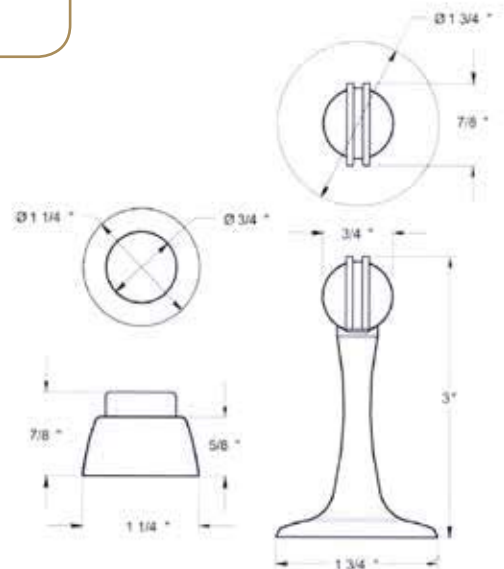

Deltana - Bumpers & Stops

MDH30 Series - Magnetic Door Holder/Stop 3", Solid Brass

Specifications:

DESCRIPTION: MAGNETIC DOOR
 HOLDER 3" SB
 SIZE: 3"
 BOX QTY: 10 PC
 CASE QTY: 100 PC

Stocked Product

- Finishes: US3, 10B, 15, 26

Concealed screw
 mounting for an
 elegant installation.

MDH35 Series - Magnetic Door Holder/Stop 3-1/2", Heavy Duty Magnet

Specifications:

MAGNETIC DOOR
 HOLDER 3-1/2" SB
 SIZE: 3-1/2"
 BOX QTY: 5 PC
 CASE QTY: 50 PC

Stocked Product

- Finishes: US3, 10B, 15, 26

Receptor piece
 is spring-loaded
 to absorb shock.

Extra strong magnet for
 heavy duty doors and
 spring hinges.