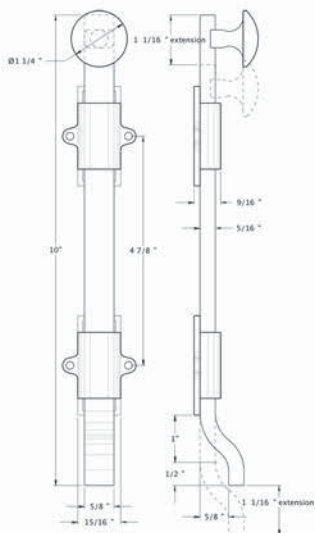

Deltana-Bolts

DDB425 Series - 4" Dutch Door Bolts

Specifications:

SIZE: 4"x1 1/2"
 BOX QTY.: 10 PC
 CASE QTY.: 100 PC
 CASE WEIGHT: 36 LB

- Solid brass bolt includes solid brass guides.
- Size: Width of bolt: 5/8" diameter half round rod
 Width of guides: 1-1/2"
 Diameter of knob: 1-15/16"
- Individually packed in poly bag with strike and matching screws.

Stocked Product

- Finishes: 3, 10B, 15, 26D

FPG10 Series - 10" Surface Bolt w/ Off-set, HD

Specifications:

ROD DIMENSIONS: 10" x 5/8"
 BOX QTY.: 10 PC
 CASE QTY.: 30 PC

Stocked Product

- Finishes: 10B, 15, 15A, 3