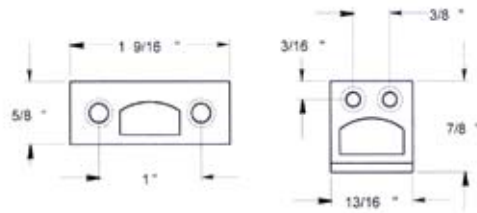

Each concealed screw surface bolt is supplied with 3 strikes: Universal, Mortise, and Angle strike with matching solid brass Phillips's head screws.

Knob diameter: 5/8"

Fully concealed screw design improves security and appearance.

The surface bolt is designed with a unique ball bearing tension system that holds the bolt in any position, prevents scratching of the bolt, and ensures a smooth sliding action.

**Stocked Product**

- 4SBCS 4" x 9/16": US3, 10B, 15, 15A, 26, 26D
- 6SBCS 6" x 9/16": 3, 10B, 15, 15A, 26, 26D
- Ives Equal# 40