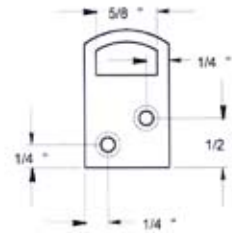

Each concealed screw surface bolt is supplied with 3 strikes: Universal, Mortise, and Angle strike with matching solid brass Phillips's head screws.

Knob diameter: 5/8"

Fully concealed screw design improves security and appearance.

The surface bolt is designed with a unique ball bearing tension system that holds the bolt in any position, prevents scratching of the bolt, and ensures a smooth sliding action.

**Stocked Product**

- 4SBCS 4" x 9/16": US3, 10B, 15, 15A, 26, 26D
- 6SBCS 6" x 9/16": 3, 10B, 15, 15A, 26, 26D
- Ives Equal# 40