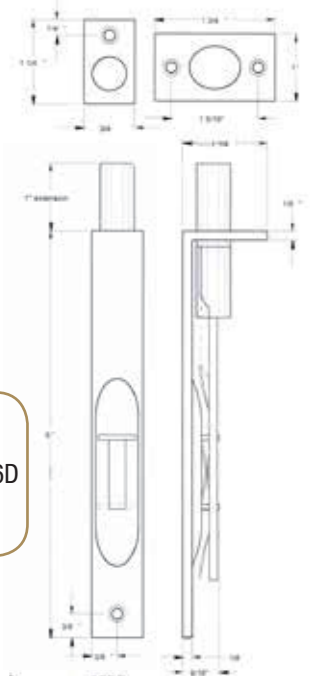

Deltana-Bolts

4FBS Series 4" Flush Bolt Square Corner

Specifications:

DIMENSIONS: 4"x3/4"x 1/8"
 CORNER: SQUARE
 BOX QTY: 10 PC
 CASE QTY: 200 PC

Stocked Product

- Finishes: US3, 10B, 15, 15A

6FBS Series 6" Flush Bolt Square Corner

Specifications:

DIMENSIONS: 6"x3/4"x 1/8"
 CORNER: SQUARE
 BOX QTY: 5 PC
 CASE QTY: 150 PC

Stocked Product

- Finishes: US3, 10B, 15, 26D
- Ives Equal# 262

6FBR Series 6" Flush Bolt Radius Corner

Specifications:

DIMENSIONS: 6"x3/4"x 1/8"
 CORNER: ROUND
 BOX QTY: 5 PC
 CASE QTY: 150 PC

Stocked Product

- Finishes:
US3, 10B, 15, 19, 26, 26D
- Ives Equal# 265

7FBR Series 7" Heavy Duty, Solid Brass Radius Corner

Specifications:

DESCRIPTION: 7" FLUSH BOLT
 DIMENSIONS: 7"x 3/4"x1/8"
 CORNER: ROUND
 BOX QTY: 15 PC
 CASE QTY: 150 PC

Stocked Product

- Finishes:
US3, 10B, 15, 19, 26, 26D

Packaging: 1 flush bolt, #6 3/4" flat head Phillips screws, and 1 mortise strike packed in individual poly bag.