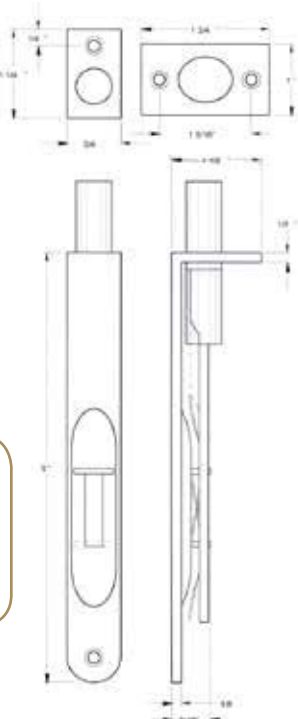

Deltana-Bolts

4FBS Series 4" Flush Bolt Square Corner

Specifications:

DIMENSIONS: 4"x3/4"x 1/8"
 CORNER: SQUARE
 BOX QTY: 10 PC
 CASE QTY: 200 PC

Stocked Product

- Finishes: US3, 10B, 15, 15A

6FBS Series 6" Flush Bolt Square Corner

Specifications:

DIMENSIONS: 6"x3/4"x 1/8"
 CORNER: SQUARE
 BOX QTY: 5 PC
 CASE QTY: 150 PC

Stocked Product

- Finishes: US3, 10B, 15, 26D
- Ives Equal# 262

6FBR Series 6" Flush Bolt Radius Corner

Specifications:

DIMENSIONS: 6"x3/4"x 1/8"
 CORNER: ROUND
 BOX QTY: 5 PC
 CASE QTY: 150 PC

Stocked Product

- Finishes:
US3, 10B, 15, 19, 26, 26D
- Ives Equal# 265

7FBR Series 7" Heavy Duty, Solid Brass Radius Corner

Specifications:

DESCRIPTION: 7" FLUSH BOLT
 DIMENSIONS: 7"x 3/4"x1/8"
 CORNER: ROUND
 BOX QTY: 15 PC
 CASE QTY: 150 PC

Stocked Product

- Finishes:
US3, 10B, 15, 19, 26, 26D

Packaging: 1 flush bolt, #6 3/4" flat head Phillips screws, and 1 mortise strike packed in individual poly bag.