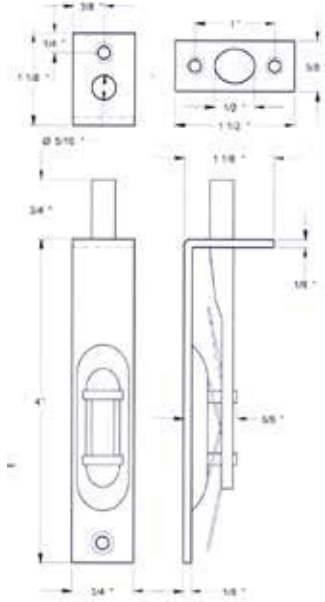

Deltana-Bolts

4FBS Series 4" Flush Bolt Square Corner

Specifications:

DIMENSIONS: 4"x3/4"x 1/8"
 CORNER: SQUARE
 BOX QTY: 10 PC
 CASE QTY: 200 PC

Stocked Product

- Finishes: US3, 10B, 15, 15A

6FBS Series 6" Flush Bolt Square Corner

Specifications:

DIMENSIONS: 6"x3/4"x 1/8"
 CORNER: SQUARE
 BOX QTY: 5 PC
 CASE QTY: 150 PC

Stocked Product

- Finishes: US3, 10B, 15, 26D
- Ives Equal# 262

6FBR Series 6" Flush Bolt Radius Corner

Specifications:

DIMENSIONS: 6"x3/4"x 1/8"
 CORNER: ROUND
 BOX QTY: 5 PC
 CASE QTY: 150 PC

Stocked Product

- Finishes:
US3, 10B, 15, 19, 26, 26D
- Ives Equal# 265

7FBR Series 7" Heavy Duty, Solid Brass Radius Corner

Specifications:

DESCRIPTION: 7" FLUSH BOLT
 DIMENSIONS: 7"x 3/4"x1/8"
 CORNER: ROUND
 BOX QTY: 15 PC
 CASE QTY: 150 PC

Stocked Product

- Finishes:
US3, 10B, 15, 19, 26, 26D

Packaging: 1 flush bolt, #6 3/4" flat head Phillips screws, and 1 mortise strike packed in individual poly bag.