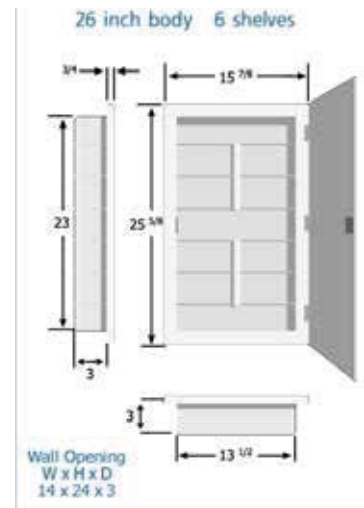

Zaca

Spacecab Nunki

BEVELED EDGE

Features

- Reversible, recessed mounting
- 26" Cabinet includes 6 adjustable shelves

Stocked Product

Model	Mirror Type	Overall W x H	Wall Opening W x H x D	Finish
22-2-26-00	Float Plate	16 x 26	14 x 24 x 3	N/A

Chromeo

VALUE PRICED CABINET

Features

- Unique patented storage system
- Fixed shelves
- Filed replaceable mirror door
- Reversible recess installation

Stocked Product

Model	Mirror Type	Overall W x H	Wall Opening W x H x D	Finish
61-1-26-32	Float Select	16 x 26	14 x 24 x 3	Chrome