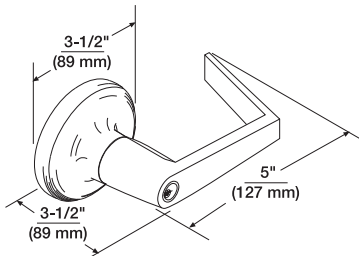

## 440F Series - Exit Device Trims

### Features:

- Certified ANSI/BHMA A156.3, Grade 1.
- 440F rose trim for stock doors (161 Prep).
- Free-Wheeling trim resists vandalism and abuse.
- 1-3/4" (44mm) door standard.
- Cylinders included, accepts 6-pin cylindrical type cylinders.
- Finishes: 689
- "S" trim prefix - Lever trim accepting Schlage® standard cylinders. 6-pin only. (Example: S-AU446F)
- 2-year limited warranty.