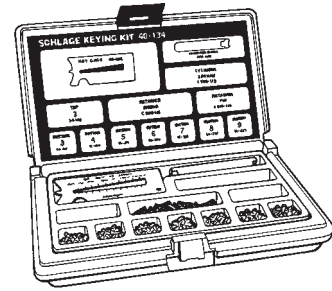

Schlage

Tools & Kits

40-119

Metal keying kit with tools

- Bottom pins
- Top pins
- Retainer caps
- Retainer cap pin springs
- Shim stock
- Follower bar
- Master pins
- Pin springs
- Retainer cap pins
- Tweezers
- Removal tool

40-133

Home secure keying kit

- Bottom pins
- Top pins
- Removal tool
- Cylinder springs
- Retaining rings
- Retainer cap pin springs
- B-series cylinder bars
- B-series drivers
- Construction balls
- Master pins
- Follower bar
- Key gage
- tweezers
- Retainer caps
- Shim stock
- Retainer cap pins