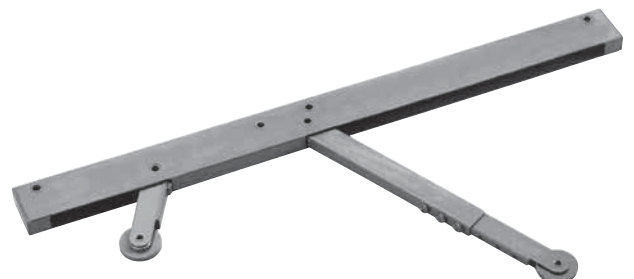

Rockwood

2601AB, 2601C - Mounting Brackets (for Soffit Applied Hardware)

Aluminum.

Features:

- Used for stop applied hardware. Prevents the inadvertent disabling of the coordinator by fasteners passing through the housing.
- Fastener: 4 ea. 1/4 - 20 x 1/2" FH MS, 4 ea. #12 - 24 x 2" FH MS.

Stocked Product

No.	Soffit Size	Length	Finish
2601AB	7/8" - 2-1/4"	5"	Black prime coat
2601C	Over 2 1/4"	5"	Black prime coat

2672, 2696 - Door Coordinators

Steel.

Features:

- Non-handed. Override protection to prevent damage in case of abnormal force on door. Mechanism and filler bar completely fill width of opening and when painted to match frame it becomes virtually invisible
- Fastener: 7 ea. #12 - 24 x 11/4 TH type C tapping screws.

Stocked Product

No.	Opening	Finish
2672	72"	Black prime coat
2696	96"	Black prime coat

1700- Universal Door Coordinator

Steel, aluminum.

Features:

- Fastener: 6 ea. #10 x 13/4" TH SMS, 6 ea. #10 - 32 x 11/2" TH MS.

Stocked Product

No.	Size	Finish
1700	1-1/2" x 20-1/8" x 5/8"5"	Black prime coat