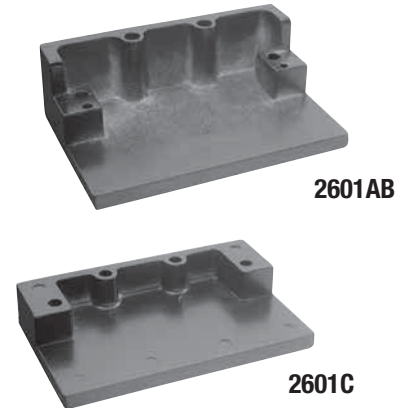

Rockwood

2601AB, 2601C - Mounting Brackets (for Soffit Applied Hardware)

Aluminum.

Features:

- Used for stop applied hardware. Prevents the inadvertent disabling of the coordinator by fasteners passing through the housing.
- Fastener: 4 ea. 1/4 - 20 x 1/2" FH MS, 4 ea. #12 - 24 x 2" FH MS.

Stocked Product

No.	Soffit Size	Length	Finish
2601AB	7/8" - 2-1/4"	5"	Black prime coat
2601C	Over 2 1/4"	5"	Black prime coat

2672, 2696 - Door Coordinators

Steel.

Features:

- Non-handed. Override protection to prevent damage in case of abnormal force on door. Mechanism and filler bar completely fill width of opening and when painted to match frame it becomes virtually invisible
- Fastener: 7 ea. #12 - 24 x 11/4 TH type C tapping screws.

Stocked Product

No.	Opening	Finish
2672	72"	Black prime coat
2696	96"	Black prime coat

1700- Universal Door Coordinator

Steel, aluminum.

Features:

- Fastener: 6 ea. #10 x 13/4" TH SMS, 6 ea. #10 - 32 x 11/2" TH MS.

Stocked Product

No.	Size	Finish
1700	1-1/2" x 20-1/8" x 5/8"5"	Black prime coat