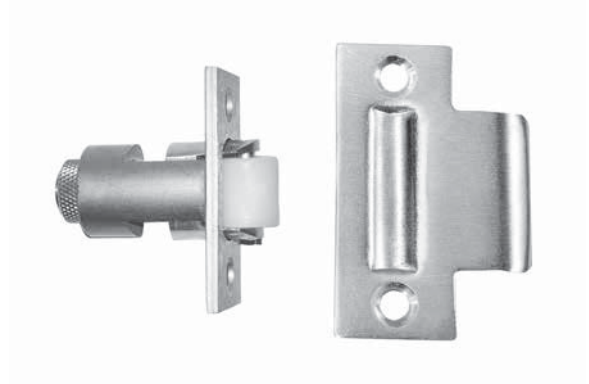

Rockwood

594 - Roller Latch with No. 161 Strike

Cast brass.

Features:

- Solid nylon roller for durable silent operation.
- Simple adjustment for roller projection.
- Fastener: Body: 2 ea. #8 x 3/4" FH combo screws.
Strike: 2 ea. #8 x 3/4" FH combo screws.

Stocked Product

No.	Latch Face	Strike	Finish
594	1-1/8" x 2-1/4"	1-1/8" x 2-3/4"	613, 626

608, 609 - Door Silencers

DuraFlex gray rubber.

Stocked Product

No.	Size	Frame type
608	1/2" dia. x 5/8"	Metal
609	3/8" x 3/4"	Wood

622 - 190° Door Viewer

Brass.
For 1-3/8" to 2-1/8" Doors

Stocked Product

No.	Finish
622	605, 626