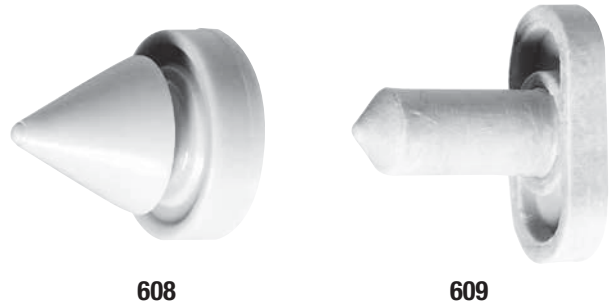

Rockwood

594 - Roller Latch with No. 161 Strike

Cast brass.

Features:

- Solid nylon roller for durable silent operation.
- Simple adjustment for roller projection.
- Fastener: Body: 2 ea. #8 x 3/4" FH combo screws.
Strike: 2 ea. #8 x 3/4" FH combo screws.

Stocked Product

No.	Latch Face	Strike	Finish
594	1-1/8" x 2-1/4"	1-1/8" x 2-3/4"	613, 626

608, 609 - Door Silencers

DuraFlex gray rubber.

Stocked Product

No.	Size	Frame type
608	1/2" dia. x 5/8"	Metal
609	3/8" x 3/4"	Wood

622 - 190° Door Viewer

Brass.
For 1-3/8" to 2-1/8" Doors

Stocked Product

No.	Finish
622	605, 626