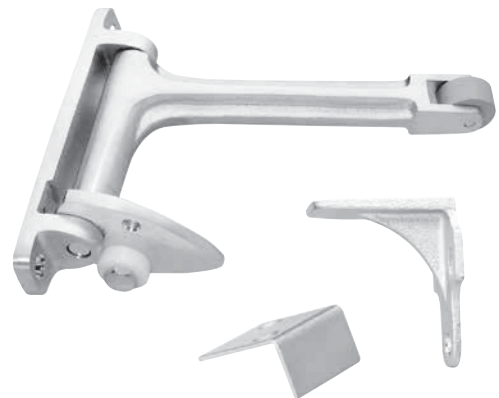

Rockwood

570 - Dust Proof Strike

Brass.

Features:

- Works with all Rockwood manual and automatic flush bolts.
- Removable face plate for use with thresholds.
- Adjustable height for carpeted areas.
- Fastener: Adjustment nut. Spanner wrench.
2 ea. #8 x 1 OH SMS, 2 ea. plastic anchors.
2 ea. #8 - 32 x 3/4" OH MS, 2 ea. lead anchors.

Stocked Product

No.	Size	Finish
570	Face plate: 13/8" x 27/8" Barrel: 7/8" dia. x 2" depth	613, 625, 626

576 - Gravity Door Coordinator

Cast brass.

Features:

- Non-handed reversible. Prevents the active door from closing until the inactive door is closed.
- Fastener: Body: 2 ea. #10 x 1" FH SMS, 2 ea. #10 - 24 x 1" FH MS.
Strike: 5 ea. #8 x 1" FH SMS.

Stocked Product

No.	Size	Projection	Finish
576	1" x 5-7/16"	7"	613, 626

580 - Surface Bolt

Steel, stainless steel.

Features:

- UL listed for use on inactive leaf of a pair of 3-hour labeled fire doors.
- Includes a universal top strike and a mortise bottom strike.
- Fastener: 8 ea. #10 x 1 1/4" FH SMS, 8 ea. #10 - 24 x 1" FH MS.

Stocked Product

No.	Bolt Length	Finish
580-8	8"	626