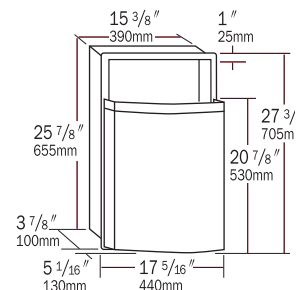

Stocked Product

B-7120

B4369 - Contura Series

RECESSED PAPER TOWEL DISPENSER/WASTE RECEPTACLE

FEATURES

Satin-finish stainless steel. Flush tumbler lock. Dispenses 350 C-fold or 475 multifold towels. Waste receptacle has 2.6-gal. (9.8-L) capacity; extends 2 1/2" (65mm) from wall. Removable front panel for easy cleaning. Rough Wall Opening: 11 3/8" W, 26 5/8" H, 4" min. depth (290 x 675 x 100mm). Av. Mtg. Ht.: 71" (1805mm) to top of unit; Barrier-Free, 52 3/4" (1340mm).

Stocked Product

B-4369

B43644 - Contura Series

RECESSED WASTE RECEPTACLE

FEATURES

Satin-finish stainless steel. Removable front panel for easy cleaning. Capacity: 11.2-gal. (42.2-L). Rough Wall Opening: 15 7/8" W, 26 1/4" H, 4" min. depth (405 x 665 x 100mm). Universal/Barrier-Free Mtg. Ht.: 43-47" (1090-1195mm) to top of unit.

Stocked Product

B-43644

B4288 - Contura Series

SURFACE MOUNTED MULTI-ROLL TOILET TISSUE DISPENSER

FEATURES

Satin-finish stainless steel unit with stainless steel dispensing mechanism. Flush tumbler lock. Holds two rolls up to 5 1/4" (135mm) diameter (1800 sheets). Extra roll automatically drops in place when bottom roll is depleted. Theft-resistant, heavy-duty spindles. Unit 6 1/16" W, 11" H, 5 15/16" D (155 x 280 x 150mm). Av. Mtg. Ht.: 28-36" (710-915mm) to top of unit; Barrier-Free, 28" (710mm).