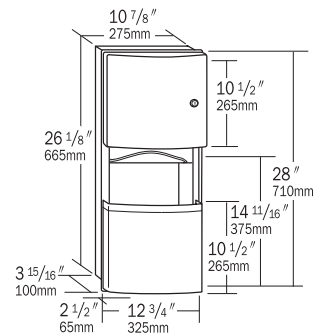

Stocked Product

B-7120

B4369 - Contura Series

RECESSED PAPER TOWEL DISPENSER/WASTE RECEPTACLE

FEATURES

Satin-finish stainless steel. Flush tumbler lock. Dispenses 350 C-fold or 475 multifold towels. Waste receptacle has 2.6-gal. (9.8-L) capacity; extends 2 1/2" (65mm) from wall. Removable front panel for easy cleaning. Rough Wall Opening: 11 3/8" W, 26 5/8" H, 4" min. depth (290 x 675 x 100mm). Av. Mtg. Ht.: 71" (1805mm) to top of unit; Barrier-Free, 52 3/4" (1340mm).

Stocked Product

B-4369

B43644 - Contura Series

RECESSED WASTE RECEPTACLE

FEATURES

Satin-finish stainless steel. Removable front panel for easy cleaning. Capacity: 11.2-gal. (42.2-L). Rough Wall Opening: 15 7/8" W, 26 1/4" H, 4" min. depth (405 x 665 x 100mm). Universal/Barrier-Free Mtg. Ht.: 43-47" (1090-1195mm) to top of unit.

Stocked Product

B-43644

B4288 - Contura Series

SURFACE MOUNTED MULTI-ROLL TOILET TISSUE DISPENSER

FEATURES

Satin-finish stainless steel unit with stainless steel dispensing mechanism. Flush tumbler lock. Holds two rolls up to 5 1/4" (135mm) diameter (1800 sheets). Extra roll automatically drops in place when bottom roll is depleted. Theft-resistant, heavy-duty spindles. Unit 6 1/16" W, 11" H, 5 15/16" D (155 x 280 x 150mm). Av. Mtg. Ht.: 28-36" (710-915mm) to top of unit; Barrier-Free, 28" (710mm).