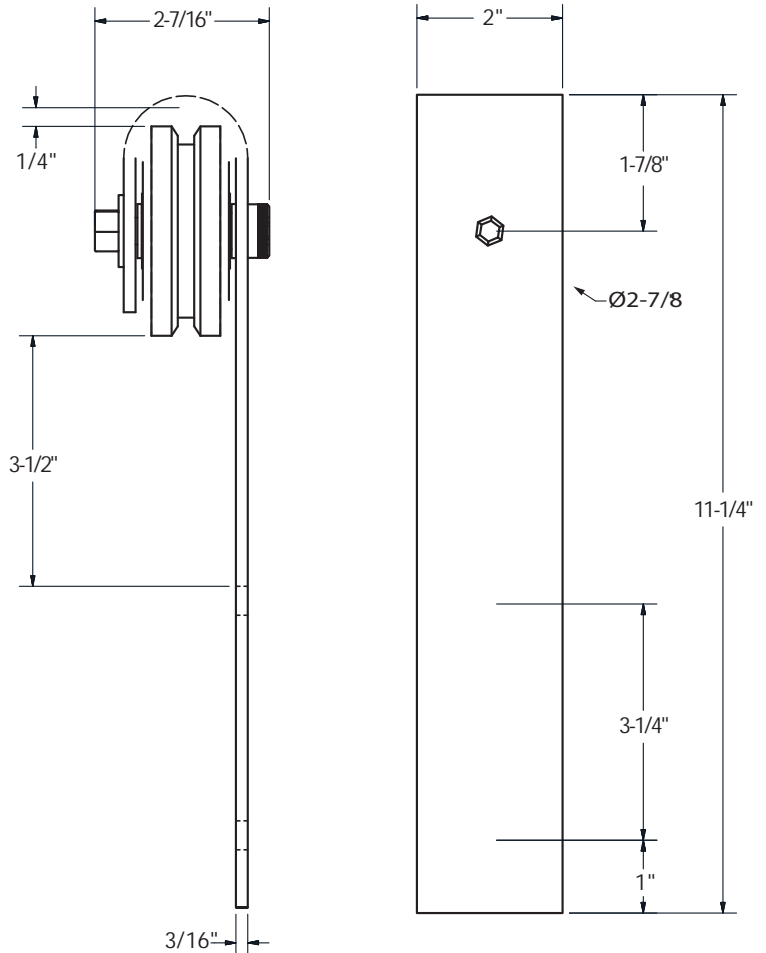

## Rustic Sliding Barn Door Hardware

Barn Door Hardware with an Industrial Make. A true rustic style, the Industrial Hanger is characterized by its metal hanger strap that loops completely over the top of the wheel, leaving the sides of the wheel visible as it rolls along the track. A substantial looking roller strap with a straight bottom edge and unique industrial look. The hanger mounts to the face of the door.

### Features:

- Color/Finish: Flat Black
- Wheel Type: Black Nylon
- Track & Hardware Pack is for 1 door.
- Weight Limit: 500 pounds Per Hanger Pair

### Stocked Product

Model	Track Length	Finish
RUSBARN BLK 6	6'	Black
RUSBARN BLK 8	8'	Black