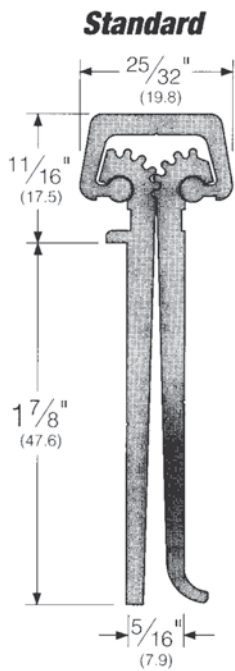

Pemko

Continuous Hinges

Full Mortise