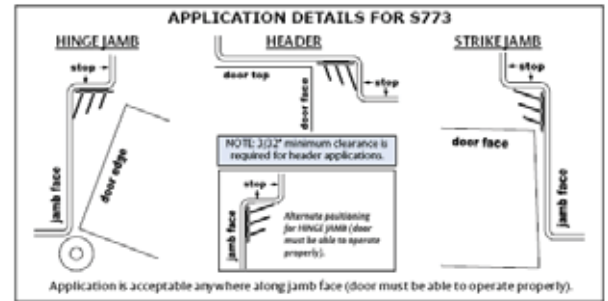

Pemko

S773 on Frame with Beveled Edge Door

- Pemko's S773 is a utility gasket that can be used in virtually any application requiring insulation from sound, smoke and weather conditions.
- Pemko's S773 can seal larger gaps than traditional seals and allows for warped doors and frames.
- Pemko's S773 fins help to absorb the door's closing impact.
- Pemko's S773 mounted on the rabbet (on the latch side jamb) means more clearance and easier operation of latches and deadbolts.

The S773 is typically used as a perimeter gasket when sound transmission is an issue. It is an effective seal against heat loss and drafts. Common installation locations include hotel rooms, theaters, offices, etc. The S773 allows a low door closing force so it is particularly well suited to locations where ADA compliance is necessary. S773 can be effectively installed on both interior and exterior doors.

The S773 has an adhesive back and should only be installed on clean, dry and cured surfaces. On the "latch side" door jamb and the door header, the S773 should be installed on the frame rabbet with the tallest fin toward the door stop. On the "hinge side" the S773 should be installed on the door stop with the tallest fin toward the frame rabbet.