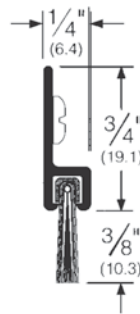

Pemko

“T” & Overlapping Astragals & Brush Weatherstrip

356 - Astragal

357 - Astragal

359 - Astragal

Stocked Product:

Finish Key
AV: Aluminum
DV: Dark Bronze
SP: Galvanized Steel

Model	Size	Finish
356	84"	Aluminum, Dark Bronze
357	84", 96"	Galvanized Steel, Dark Bronze
359	84"	Aluminum, Dark Bronze
18041	84"	Clear Aluminum, Dark Bronze
18061	84"	Clear Aluminum, Dark Bronze

18041- CNB/DNB

18061- CNB/DNB

Locking Astragals Slimline Style

3493 S

With silicon style insert
slide bolt action

3496 Q

Kerf in foam
Colonial style with slide bolt

Stocked Product

Model	Size	Finish
3493S	80", 84"	Clear Aluminum, Dark Bronze
3496Q	80", 84"	Clear Aluminum, Dark Bronze