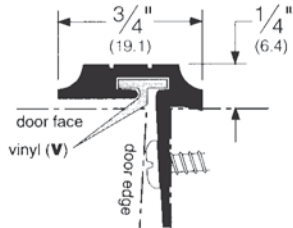

Pemko

“T” & Overlapping Astragals & Brush Weatherstrip

356 - Astragal

357 - Astragal

359 - Astragal

Stocked Product:

Finish Key
AV: Aluminum
DV: Dark Bronze
SP: Galvanized Steel

Model	Size	Finish
356	84"	Aluminum, Dark Bronze
357	84", 96"	Galvanized Steel, Dark Bronze
359	84"	Aluminum, Dark Bronze
18041	84"	Clear Aluminum, Dark Bronze
18061	84"	Clear Aluminum, Dark Bronze

Model	Size	Finish
3493S	80", 84"	Clear Aluminum, Dark Bronze
3496Q	80", 84"	Clear Aluminum, Dark Bronze