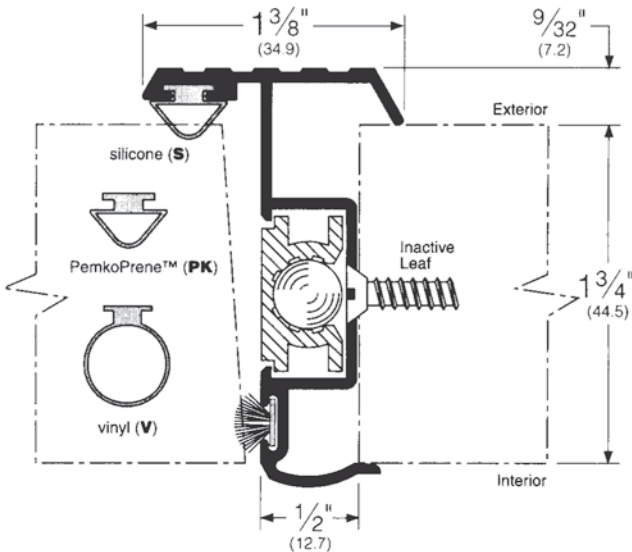

18041- CNB/DNB

18061- CNB/DNB

Locking Astragals Slimline Style

3493 S

With silicon style insert
slide bolt action

3496 Q

Kerf in foam
Colonial style with slide bolt

Stocked Product

Model	Size	Finish
3493S	80", 84"	Clear Aluminum, Dark Bronze
3496Q	80", 84"	Clear Aluminum, Dark Bronze