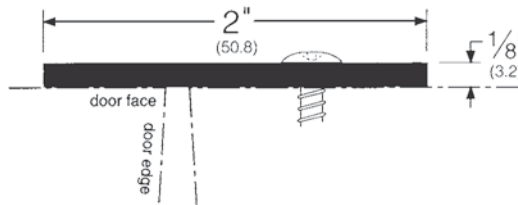

Pemko

“T” & Overlapping Astragals & Brush Weatherstrip

356 - Astragal

357 - Astragal

359 - Astragal

Stocked Product:

Finish Key
AV: Aluminum
DV: Dark Bronze
SP: Galvanized Steel

Model	Size	Finish
356	84"	Aluminum, Dark Bronze
357	84", 96"	Galvanized Steel, Dark Bronze
359	84"	Aluminum, Dark Bronze
18041	84"	Clear Aluminum, Dark Bronze
18061	84"	Clear Aluminum, Dark Bronze

Model	Size	Finish
3493S	80", 84"	Clear Aluminum, Dark Bronze
3496Q	80", 84"	Clear Aluminum, Dark Bronze