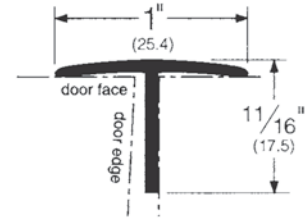

Pemko

“T” & Overlapping Astragals & Brush Weatherstrip

356 - Astragal

357 - Astragal

359 - Astragal

Stocked Product:

Finish Key
AV: Aluminum
DV: Dark Bronze
SP: Galvanized Steel

Model	Size	Finish
356	84"	Aluminum, Dark Bronze
357	84", 96"	Galvanized Steel, Dark Bronze
359	84"	Aluminum, Dark Bronze
18041	84"	Clear Aluminum, Dark Bronze
18061	84"	Clear Aluminum, Dark Bronze

Model	Size	Finish
3493S	80", 84"	Clear Aluminum, Dark Bronze
3496Q	80", 84"	Clear Aluminum, Dark Bronze