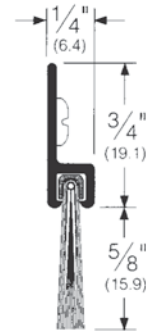

18061- CNB/DNB