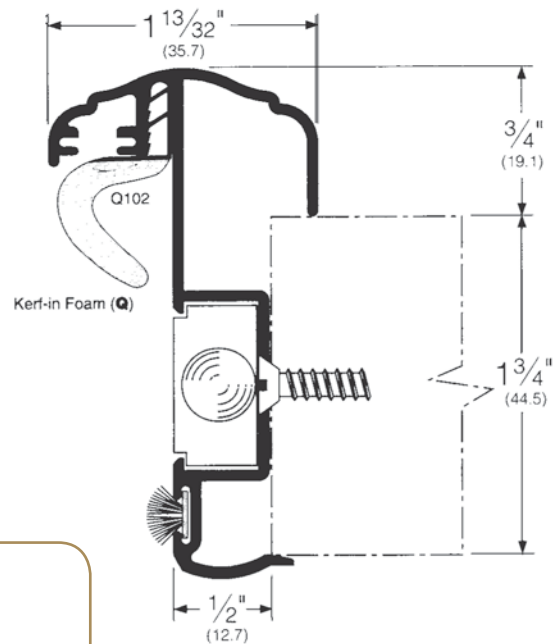

18041- CNB/DNB

18061- CNB/DNB

Locking Astragals Slimline Style

3493 S

With silicon style insert
slide bolt action

3496 Q

Kerf in foam
Colonial style with slide bolt

Stocked Product

Model	Size	Finish
3493S	80", 84"	Clear Aluminum, Dark Bronze
3496Q	80", 84"	Clear Aluminum, Dark Bronze