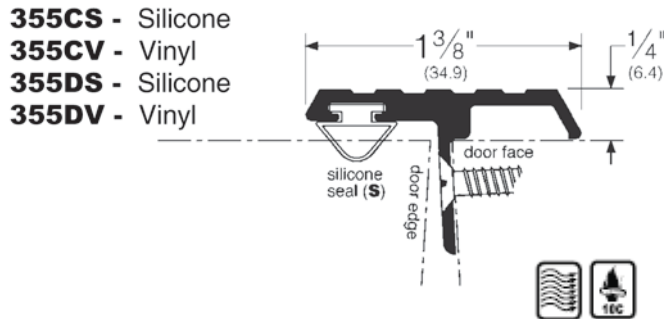

Pemko

Split Astragals & Gasketing

Stocked Product

Model	Size	Finish
306AQD	36" X 80"	Aluminum
306AQD	36" X 84"	Aluminum
306AQW	36" X 80"	Aluminum

"T" & Overlapping Astragal

Stocked Product

Model	Size	Finish
355CS/DS	84", 96", 108", 120"	Aluminum, Dark Bronze
355CV/DV	84"	Aluminum, Dark Bronze