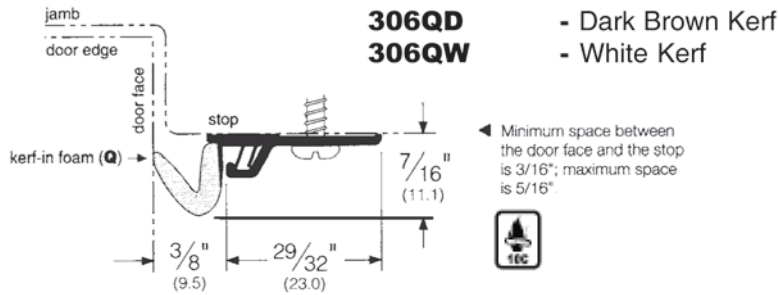

Pemko

Split Astragals & Gasketing

Stocked Product

Model	Size	Finish
306AQD	36" X 80"	Aluminum
306AQD	36" X 84"	Aluminum
306AQW	36" X 80"	Aluminum

"T" & Overlapping Astragal

Stocked Product

Model	Size	Finish
355CS/DS	84", 96", 108", 120"	Aluminum, Dark Bronze
355CV/DV	84"	Aluminum, Dark Bronze