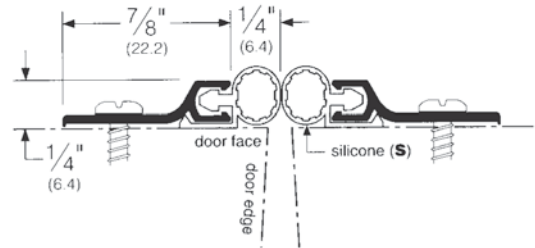

- Overhead rain drip with slotted holes.
- Should be ordered a minimum of 4" longer than the door width.

Split Astragals & Gasketing

297S - With silicone

303S - With silicone

Stocked Product

Model	Size	Finish
297	36" X 84"	Aluminum, Dark Bronze
297	36" X 96"	Aluminum, Dark Bronze
297	72" X 84"	Aluminum, Dark Bronze
297	72" X 96"	Aluminum, Dark Bronze
297	84", 96"	Aluminum, Dark Bronze
303	36" X 84"	Aluminum, Dark Bronze, Satin Nickel
303	72" X 84"	Aluminum, Dark Bronze
303	84", 96" pair	Aluminum, Dark Bronze, Satin Nickel
303	120" pair	Aluminum, Dark Bronze
29326	96" pair	Aluminum, Dark Bronze