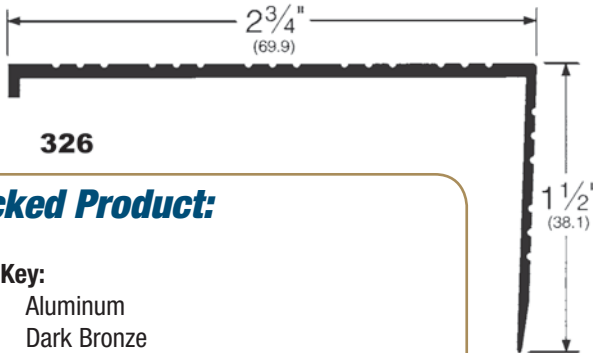

Pemko

Door Top Weatherseal & Sill Nosing

Stocked Product:

Finish Key:

- 326A Aluminum
- 326D Dark Bronze
- 346C Clear Aluminum

Model	Size	Finish
326	36", 48", 72"	Aluminum, Dark Bronze
346C	36", 40", 72", 76"	Clear Aluminum

- Overhead rain drip with slotted holes.
- Should be ordered a minimum of 4" longer than the door width.

Split Astragals & Gasketing

297S - With silicone

303S - With silicone

Stocked Product

Model	Size	Finish
297	36" X 84"	Aluminum, Dark Bronze
297	36" X 96"	Aluminum, Dark Bronze
297	72" X 84"	Aluminum, Dark Bronze
297	72" X 96"	Aluminum, Dark Bronze
297	84", 96"	Aluminum, Dark Bronze
303	36" X 84"	Aluminum, Dark Bronze, Satin Nickel
303	72" X 84"	Aluminum, Dark Bronze
303	84", 96" pair	Aluminum, Dark Bronze, Satin Nickel
303	120" pair	Aluminum, Dark Bronze
29326	96" pair	Aluminum, Dark Bronze