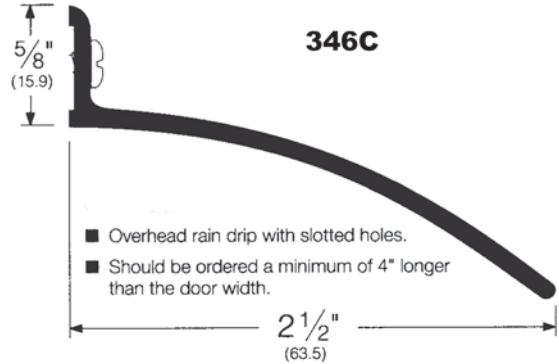

Pemko

Door Top Weatherseal & Sill Nosing

Stocked Product:

Finish Key:

- 326A Aluminum
- 326D Dark Bronze
- 346C Clear Aluminum

Model	Size	Finish
326	36", 48", 72"	Aluminum, Dark Bronze
346C	36", 40", 72", 76"	Clear Aluminum

- Overhead rain drip with slotted holes.
- Should be ordered a minimum of 4" longer than the door width.

Split Astragals & Gasketing

297S - With silicone

303S - With silicone

Stocked Product

Model	Size	Finish
297	36" X 84"	Aluminum, Dark Bronze
297	36" X 96"	Aluminum, Dark Bronze
297	72" X 84"	Aluminum, Dark Bronze
297	72" X 96"	Aluminum, Dark Bronze
297	84", 96"	Aluminum, Dark Bronze
303	36" X 84"	Aluminum, Dark Bronze, Satin Nickel
303	72" X 84"	Aluminum, Dark Bronze
303	84", 96" pair	Aluminum, Dark Bronze, Satin Nickel
303	120" pair	Aluminum, Dark Bronze
29326	96" pair	Aluminum, Dark Bronze