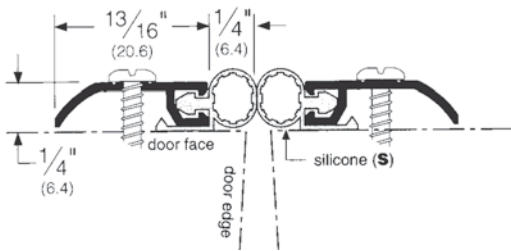

Pemko

Door Top Weatherseal & Sill Nosing

Stocked Product:

Finish Key:

- 326A Aluminum
- 326D Dark Bronze
- 346C Clear Aluminum

Model	Size	Finish
326	36", 48", 72"	Aluminum, Dark Bronze
346C	36", 40", 72", 76"	Clear Aluminum

- Overhead rain drip with slotted holes.
- Should be ordered a minimum of 4" longer than the door width.

Split Astragals & Gasketing

297S - With silicone

303S - With silicone

Stocked Product

Model	Size	Finish
297	36" X 84"	Aluminum, Dark Bronze
297	36" X 96"	Aluminum, Dark Bronze
297	72" X 84"	Aluminum, Dark Bronze
297	72" X 96"	Aluminum, Dark Bronze
297	84", 96"	Aluminum, Dark Bronze
303	36" X 84"	Aluminum, Dark Bronze, Satin Nickel
303	72" X 84"	Aluminum, Dark Bronze
303	84", 96" pair	Aluminum, Dark Bronze, Satin Nickel
303	120" pair	Aluminum, Dark Bronze
29326	96" pair	Aluminum, Dark Bronze