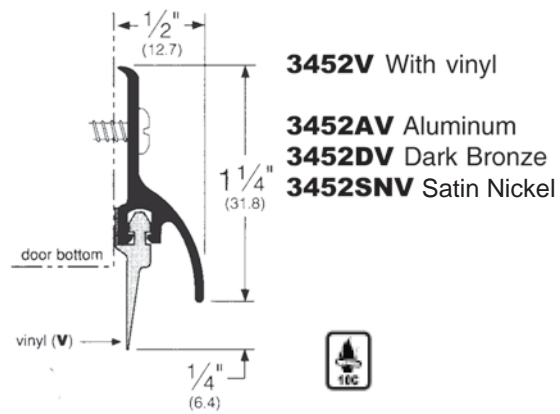

Pemko

Surface Sweeps

Stocked Product

Model	Size	Finish
307	36", 48"	Aluminum, Dark Bronze
315	36", 48"	Aluminum, Dark Bronze, Satin Nickel (36" only)
345	36", 48"	Aluminum, Dark Bronze
3452NB	36", 48"	Aluminum, Dark Bronze
3452V	36", 48"	Aluminum, Dark Bronze, Satin Nickel
18100NB	36"	Aluminum, Dark Bronze

18100NB
With Nylon Brush