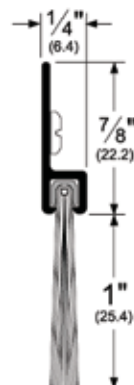

Pemko

Surface Sweeps

Stocked Product

Model	Size	Finish
307	36", 48"	Aluminum, Dark Bronze
315	36", 48"	Aluminum, Dark Bronze, Satin Nickel (36" only)
345	36", 48"	Aluminum, Dark Bronze
3452NB	36", 48"	Aluminum, Dark Bronze
3452V	36", 48"	Aluminum, Dark Bronze, Satin Nickel
18100NB	36"	Aluminum, Dark Bronze

18100NB
With Nylon Brush