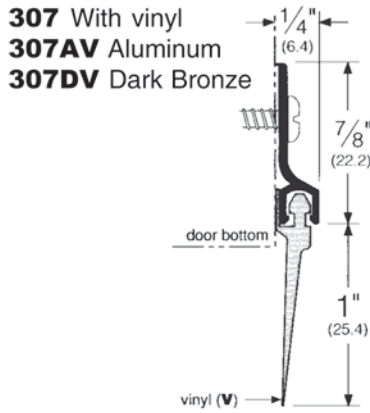

Pemko

Surface Sweeps

Stocked Product

Model	Size	Finish
307	36", 48"	Aluminum, Dark Bronze
315	36", 48"	Aluminum, Dark Bronze, Satin Nickel (36" only)
345	36", 48"	Aluminum, Dark Bronze
3452NB	36", 48"	Aluminum, Dark Bronze
3452V	36", 48"	Aluminum, Dark Bronze, Satin Nickel
18100NB	36"	Aluminum, Dark Bronze

18100NB
With Nylon Brush