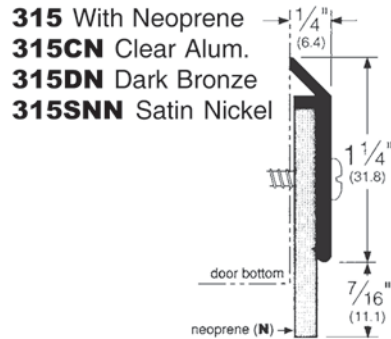

Pemko

Surface Sweeps

Stocked Product

Model	Size	Finish
307	36", 48"	Aluminum, Dark Bronze
315	36", 48"	Aluminum, Dark Bronze, Satin Nickel (36" only)
345	36", 48"	Aluminum, Dark Bronze
3452NB	36", 48"	Aluminum, Dark Bronze
3452V	36", 48"	Aluminum, Dark Bronze, Satin Nickel
18100NB	36"	Aluminum, Dark Bronze

18100NB
With Nylon Brush