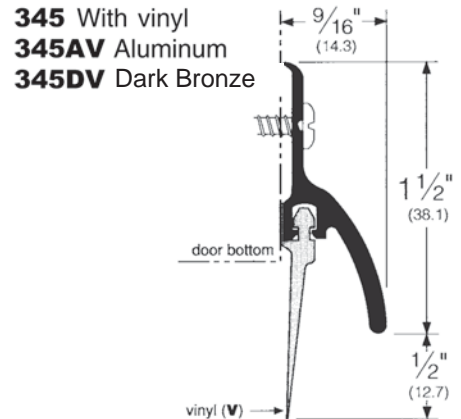

Pemko

Surface Sweeps

Stocked Product

Model	Size	Finish
307	36", 48"	Aluminum, Dark Bronze
315	36", 48"	Aluminum, Dark Bronze, Satin Nickel (36" only)
345	36", 48"	Aluminum, Dark Bronze
3452NB	36", 48"	Aluminum, Dark Bronze
3452V	36", 48"	Aluminum, Dark Bronze, Satin Nickel
18100NB	36"	Aluminum, Dark Bronze

18100NB
With Nylon Brush