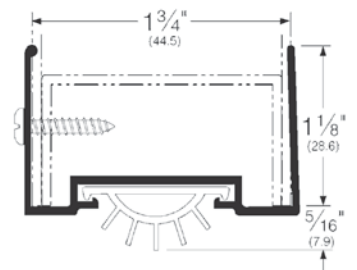

### Stocked Product

Finish Key		Model	Size	Finish
AV: Aluminum		210	36", 48"	Aluminum, Dark Bronze
DV: Dark Bronze		215	36", 48"	Aluminum, Dark Bronze
SN: Satin Nickel		216	36", 48"	Aluminum, Dark Bronze, Satin Nickel
		217	36", 48"	Aluminum, Dark Bronze

### Stocked Product

Finish Key		Model	Size	Finish
A: Aluminum		221	36", 48"	Aluminum, Dark Bronze
D: Dark Bronze		222	36", 48"	Aluminum, Dark Bronze