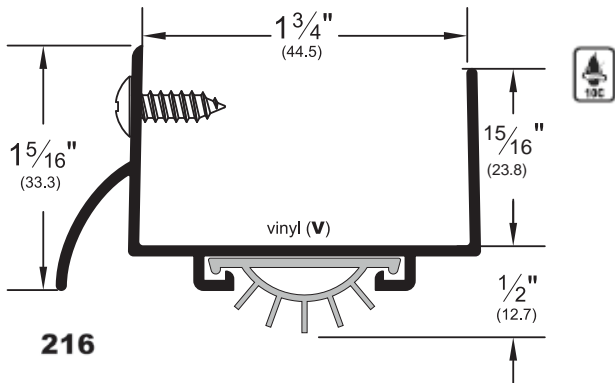

### Stocked Product

Finish Key		Model	Size	Finish
AV: Aluminum		210	36", 48"	Aluminum, Dark Bronze
DV: Dark Bronze		215	36", 48"	Aluminum, Dark Bronze
SN: Satin Nickel		216	36", 48"	Aluminum, Dark Bronze, Satin Nickel
		217	36", 48"	Aluminum, Dark Bronze

### Stocked Product

Finish Key		Model	Size	Finish
A: Aluminum		221	36", 48"	Aluminum, Dark Bronze
D: Dark Bronze		222	36", 48"	Aluminum, Dark Bronze