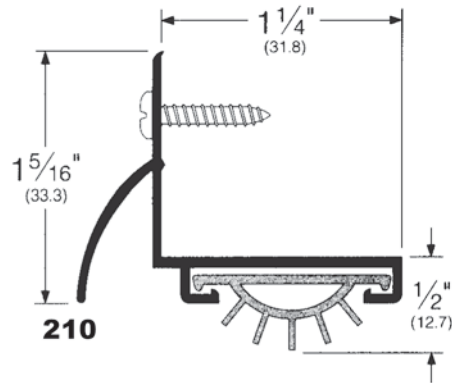

### Stocked Product

Finish Key		Model	Size	Finish
AV: Aluminum		210	36", 48"	Aluminum, Dark Bronze
DV: Dark Bronze		215	36", 48"	Aluminum, Dark Bronze
SN: Satin Nickel		216	36", 48"	Aluminum, Dark Bronze, Satin Nickel
		217	36", 48"	Aluminum, Dark Bronze

### Stocked Product

Finish Key		Model	Size	Finish
A: Aluminum		221	36", 48"	Aluminum, Dark Bronze
D: Dark Bronze		222	36", 48"	Aluminum, Dark Bronze