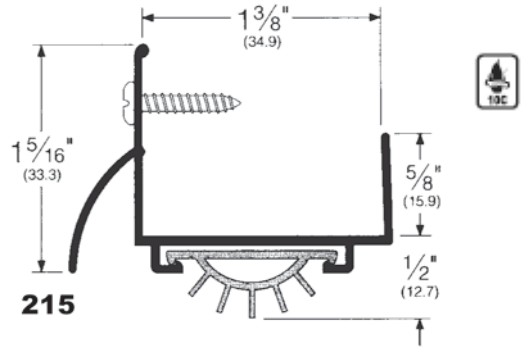

### Stocked Product

Finish Key		Model	Size	Finish
AV: Aluminum		210	36", 48"	Aluminum, Dark Bronze
DV: Dark Bronze		215	36", 48"	Aluminum, Dark Bronze
SN: Satin Nickel		216	36", 48"	Aluminum, Dark Bronze, Satin Nickel
		217	36", 48"	Aluminum, Dark Bronze

### Stocked Product

Finish Key		Model	Size	Finish
A: Aluminum		221	36", 48"	Aluminum, Dark Bronze
D: Dark Bronze		222	36", 48"	Aluminum, Dark Bronze