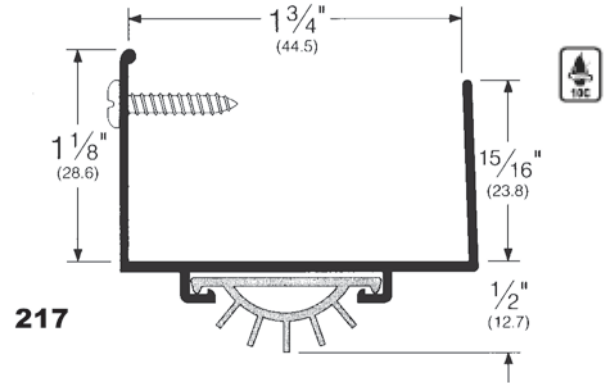

### Stocked Product

Finish Key		Model	Size	Finish
AV: Aluminum		210	36", 48"	Aluminum, Dark Bronze
DV: Dark Bronze		215	36", 48"	Aluminum, Dark Bronze
SN: Satin Nickel		216	36", 48"	Aluminum, Dark Bronze, Satin Nickel
		217	36", 48"	Aluminum, Dark Bronze

### Stocked Product

Finish Key		Model	Size	Finish
A: Aluminum		221	36", 48"	Aluminum, Dark Bronze
D: Dark Bronze		222	36", 48"	Aluminum, Dark Bronze