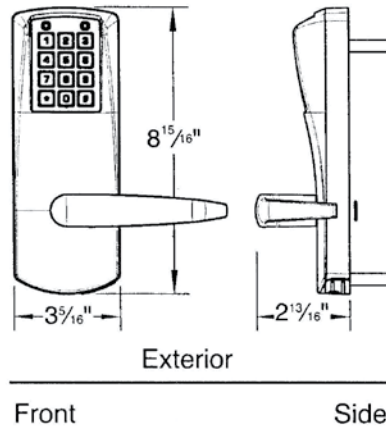

KABA Access Control

E2031 - Series Cylindrical electronic pushbutton Lock

Features

- Cylindrical latch with UL10C Fire Rating
- 100 access codes per door, over 100 million possible code combinations
- Locks are easily programmed via keypad
- Non-handed
- Service codes programs for one time access or “come and go” access for 1 to 24 hours
- Code length is adjustable to accept 4 to 8 digits
- Anti-tamper lockout is adjustable from 3 to 9 invalid attempts with an adjustable period of 0 to 90 seconds
- Re-Lock time is adjustable from 2 to 20 seconds
- Batteries located in exterior housing. AAA provides more than 100,000 cycles.
- No wiring to or through the door- no risk of pinched wires
- Backset 2-3/4”; Special order 2-3/8”
- Door Thickness: 1-3/8” to 2-1/2”
- Warranty: 2 year from installation
- With Schlage C keyway override or I/C Best Format

Stocked Product

E2031XS Schlage C: 26D

US26D only also available in US4 special order

E2031BS Schlage IC less Core: 26D