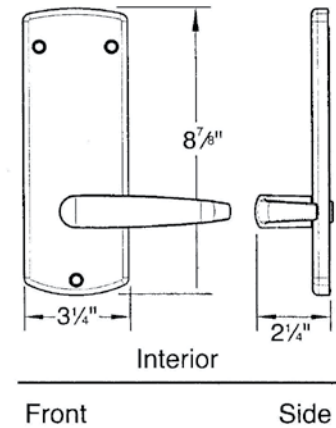

KABA Access Control

E2031 - Series Cylindrical electronic pushbutton Lock

Features

- Cylindrical latch with UL10C Fire Rating
- 100 access codes per door, over 100 million possible code combinations
- Locks are easily programmed via keypad
- Non-handed
- Service codes programs for one time access or “come and go” access for 1 to 24 hours
- Code length is adjustable to accept 4 to 8 digits
- Anti-tamper lockout is adjustable from 3 to 9 invalid attempts with an adjustable period of 0 to 90 seconds
- Re-Lock time is adjustable from 2 to 20 seconds
- Batteries located in exterior housing. AAA provides more than 100,000 cycles.
- No wiring to or through the door- no risk of pinched wires
- Backset 2-3/4”; Special order 2-3/8”
- Door Thickness: 1-3/8” to 2-1/2”
- Warranty: 2 year from installation
- With Schlage C keyway override or I/C Best Format

Stocked Product

E2031XS Schlage C: 26D

US26D only also available in US4 special order

E2031BS Schlage IC less Core: 26D