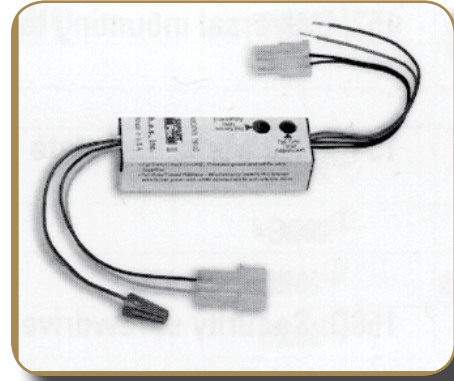

HES

2005 Smart / Pac III

2005 is an in-line power control that is able to receive input voltages from 12 or 24 VAC or VDC. Has a built-in bridge rectifier and provides 12 to 24 VDC output.

Features:

- Inline fuse
- MOV to protect against surges
- 2 to 8 second adjustable timer

4500 - Series Low Profile Fire Rated Strike

Features:

- 1-3/8" depth for installation in 2" frames with 1/2" drywall penetration
- 3000 lb static strength
- Heavy duty stainless steel construction
- 5 year limited warranty

Specifications:

- UL 10C 3 hour fire rated in fail secure mode
- BHMA 156.31 Grade 1

Stocked Product

Item	Finish
4500	630