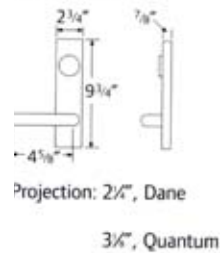

Dane
Projection: 2¹/₈"

Quantum
Projection: 3¹/₂"

Pull Trims

512TP - 1-1/4 Mortise Cylinders Not Included.

512TP-NL - Night Latch, 1-1/4 Mortise Cylinders Not Included.

512TP

512TP-NL

Escutcheon: 2-1/4" x 16"
Grip: 6-1/4" C-C
Projection: 2-11/16"
Brass and Stainless Steel