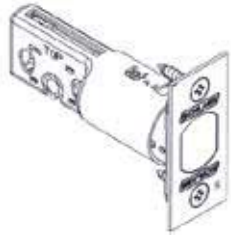

Falcon - Latches

B - Series

Stocked Product

P/W	DESCRIPTION	FINISH
A57420	SL, 2-3/8"BS, 1"Face Plate	626
A57420D	DL, 2-3/8"BS, 1"Face Plate	626
A57435	SL, 2-3/4"BS, 1-1/8"Face Plate	626
A57435D	SL, 2-3/4"BS, 1-1/8"Face Plate	626
A57620	SL, 2-3/6"BS, 1" Face Plate F/301	626

D200 - Series

Stocked Product

P/W	DESCRIPTION	FINISH
Q330-253	ADJ, Square Corner, 1-1/8" x 2-1/4" FP	613, 626

T - Series

Stocked Product

P/W	DESCRIPTION	FINISH
A92320	SL, 2-3/8"BS, 1"Face Plate	613
A92320D	DL, 2-3/8"BS, 1"Face Plate	613
A98535D	SL, 2-3/4"BS, 1-1/8"Face Plate	613

W - Series

Stocked Product

P/W	DESCRIPTION	FINISH
Q330197	DL, 2-3/4"BS, 1-1/8"Face Plate	605, 613, 626
Q330201	DL, 2-3/8"BS, 1"Face Plate	613, 626
Q330203	DL, 2-3/8"BS, 1-1/8"Face Plate	613, 626
Q330206	SL, 2-3/4"BS, 1-1/8"Face Plate	605, 613, 626
Q330207	SL, 2-3/8"BS, 1"Face Plate	613, 626
Q330209	SL, 2-3/8"BS, 1-1/8"Face Plate	613, 626