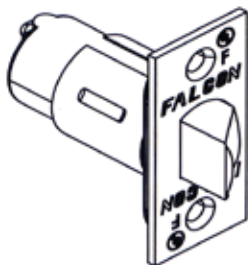

Falcon - Latches

B - Series

Stocked Product

P/W	DESCRIPTION	FINISH
A57420	SL, 2-3/8"BS, 1"Face Plate	626
A57420D	DL, 2-3/8"BS, 1"Face Plate	626
A57435	SL, 2-3/4"BS, 1-1/8"Face Plate	626
A57435D	SL, 2-3/4"BS, 1-1/8"Face Plate	626
A57620	SL, 2-3/6"BS, 1" Face Plate F/301	626

D200 - Series

Stocked Product

P/W	DESCRIPTION	FINISH
Q330-253	ADJ, Square Corner, 1-1/8" x 2-1/4" FP	613, 626

T - Series

Stocked Product

P/W	DESCRIPTION	FINISH
A92320	SL, 2-3/8"BS, 1"Face Plate	613
A92320D	DL, 2-3/8"BS, 1"Face Plate	613
A98535D	SL, 2-3/4"BS, 1-1/8"Face Plate	613

W - Series

Stocked Product

P/W	DESCRIPTION	FINISH
Q330197	DL, 2-3/4"BS, 1-1/8"Face Plate	605, 613, 626
Q330201	DL, 2-3/8"BS, 1"Face Plate	613, 626
Q330203	DL, 2-3/8"BS, 1-1/8"Face Plate	613, 626
Q330206	SL, 2-3/4"BS, 1-1/8"Face Plate	605, 613, 626
Q330207	SL, 2-3/8"BS, 1"Face Plate	613, 626
Q330209	SL, 2-3/8"BS, 1-1/8"Face Plate	613, 626