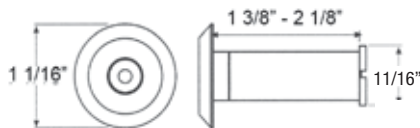

Door Guards

Features:

- DG128BR -solid forged brass.
- Positive projection lock ball not allowing forced entry.
- Swing bar folds out of place when not used.
- Maximum 4" door opening when engaged.
- Cannot be disengaged unless door is fully closed.

Options:

- DGDEP128 - Door Angle Protector
- DGS128 - Door Guard Shim

Stocked Product

Item	Finish
DG128BR	US3,10B,15,26,26D
DGDEP128	10B,15,26,26D
DGS128	Black

Viewers

DV190

Door Viewer
9/16" Bore Diameter

DV3315

UL Listed Door Viewer
9/16" Bore Diameter

Features:

- DV190 -190 Degrees Viewing Area.
-Polished Plastic Lenses.
- DV3315 -200 Degrees Viewing Area.
-Polished Plastic Lenses.
- All Viewers Solid Cast Brass.