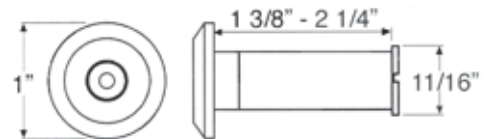

Door Guards

Features:

- DG128BR -solid forged brass.
- Positive projection lock ball not allowing forced entry.
- Swing bar folds out of place when not used.
- Maximum 4" door opening when engaged.
- Cannot be disengaged unless door is fully closed.

Options:

- DGDEP128 - Door Angle Protector
- DGS128 - Door Guard Shim

Stocked Product

Item	Finish
DG128BR	US3,10B,15,26,26D
DGDEP128	10B,15,26,26D
DGS128	Black

Viewers

DV190

Door Viewer
9/16" Bore Diameter

DV3315

UL Listed Door Viewer
9/16" Bore Diameter

Features:

- DV190 -190 Degrees Viewing Area.
-Polished Plastic Lenses.
- DV3315 -200 Degrees Viewing Area.
-Polished Plastic Lenses.
- All Viewers Solid Cast Brass.