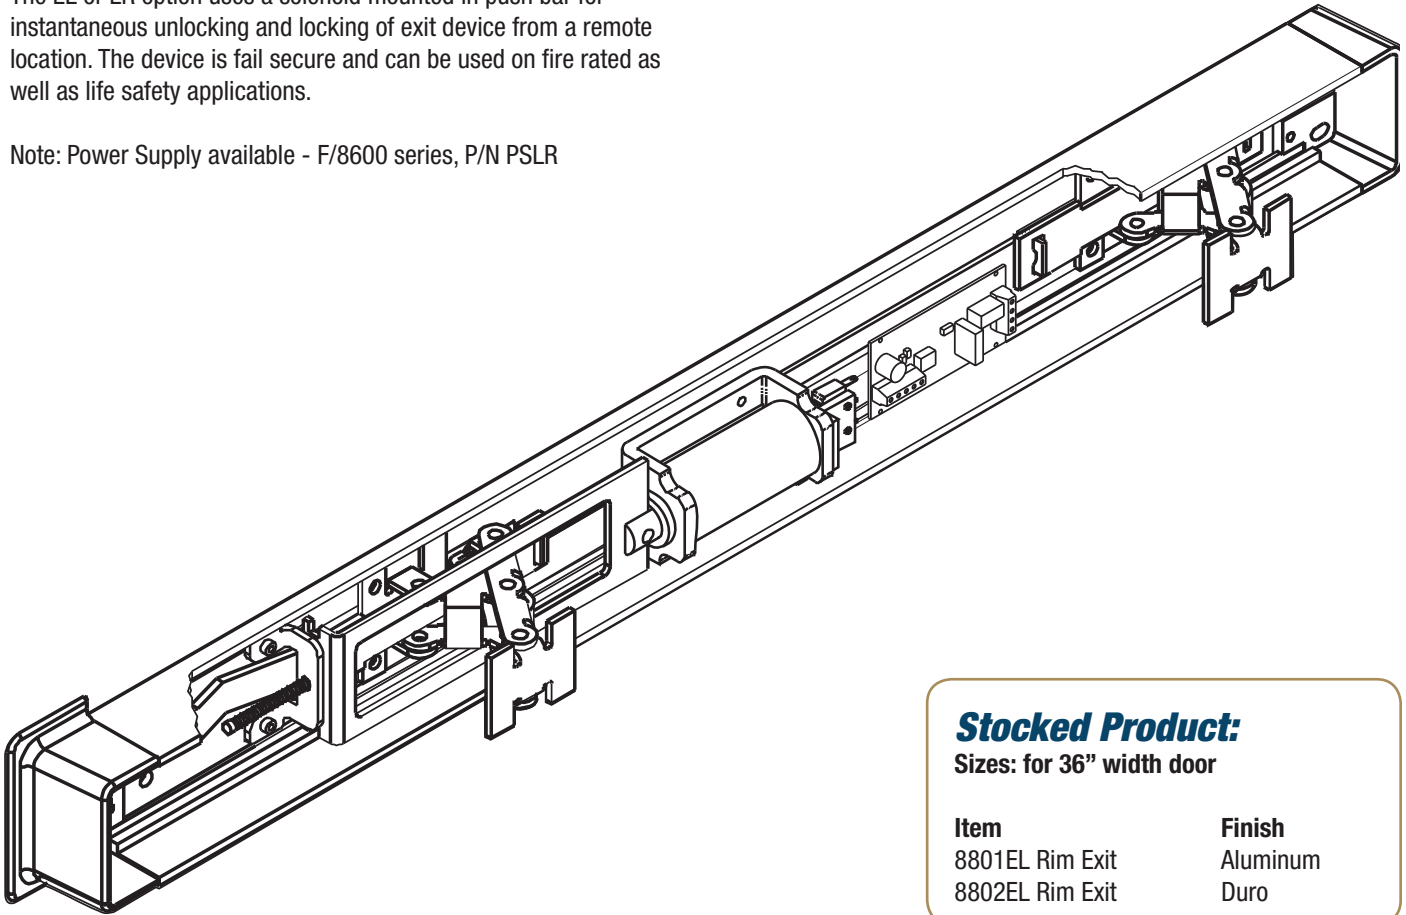

## Adams Rite - *Exit Device Options & Accessories*

### Electric Latch Retraction - *For all Adams Rite Exit Devices*

The EL or LR option uses a solenoid mounted in push bar for instantaneous unlocking and locking of exit device from a remote location. The device is fail secure and can be used on fire rated as well as life safety applications.

Note: Power Supply available - F/8600 series, P/N PSLR

#### **Stocked Product:**

Sizes: for 36" width door

Item	Finish
8801EL Rim Exit	Aluminum
8802EL Rim Exit	Duro