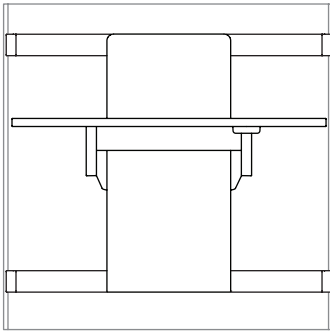

YOUR SYSTEM YOUR DESIGN

Wall

Panel

Worksurface Sizes

Wall

21"D or 24"D x 28"W
(533 or 610 x 711.2 mm)

21"D or 24"D x 34"W
(533 or 610 x 863.6 mm)

21"D or 24"D x 40"W
(533 or 610 x 1016 mm)

21"D or 24"D x 46"W
(533 or 610 x 1168.4 mm)

Panel

24"D or 30"D x 34"W
(610 or 762 x 863.6 mm)

24"D or 30"D x 40"W
(610 or 762 x 1016 mm)

24"D or 30"D x 46"W
(610 or 762 x 1168.4 mm)

24"D or 30"D x 58"W
(610 or 762 x 1473.2 mm)