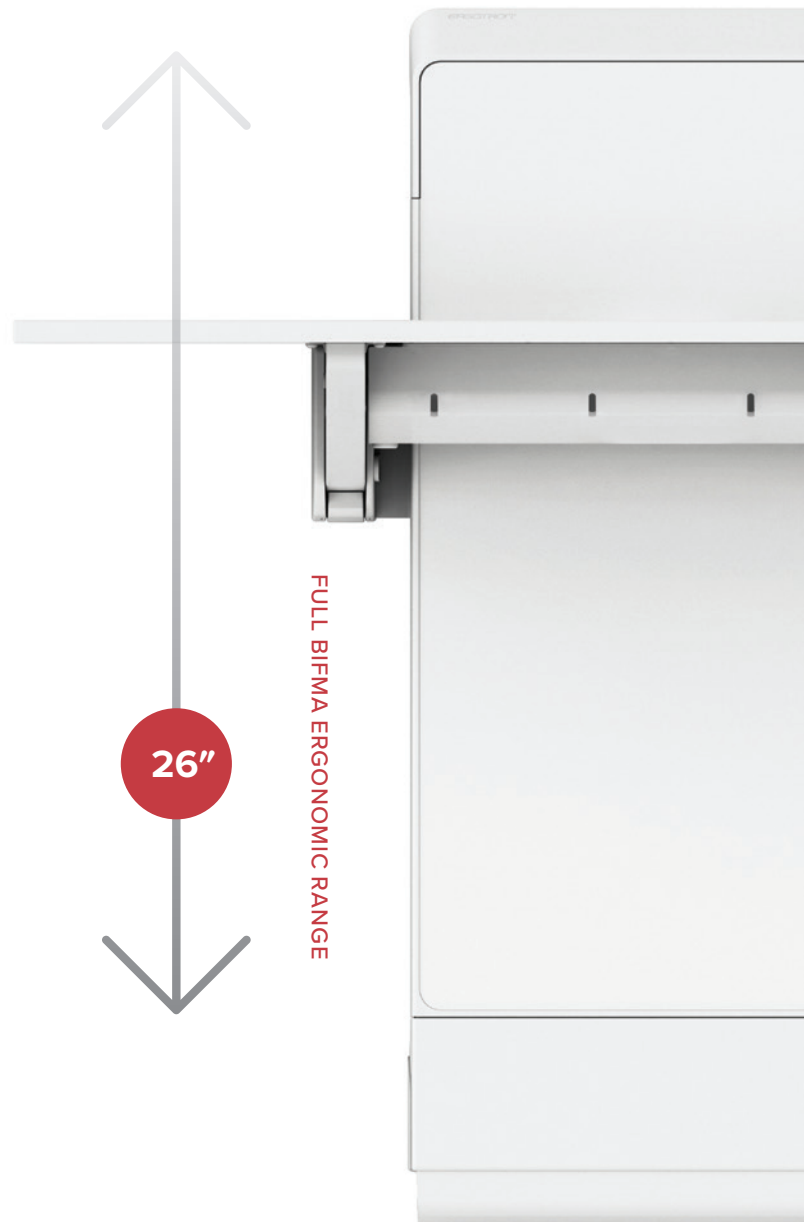

JÜV WALL

The award-winning JÜV Wall is a catalyst for movement. The non-electric, adjustable surface provides the full BIFMA ergonomic range for comfortable sitting or standing. Controlled and concealed cable management means no more tangled mess of cords that disrupt clean lines.

The wall-mounted workspace reclaims valuable space by flipping down the worksurface when not in use. With no floor supports, it provides ample legroom and additional space for storage or accessories.

FULFILLING WORKSPACE TRENDS AND
INDUSTRY DESIGN NEEDS WILL ENABLE
ORGANIZATIONS TO THRIVE.