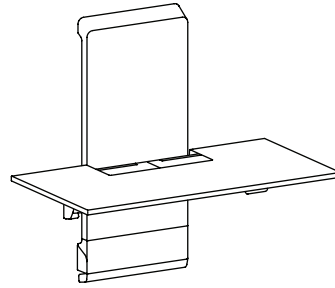

YOUR SYSTEM YOUR DESIGN

Wall