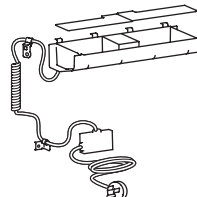

21"D or 24"D x 46"W
(533 or 610 x 1168.4 mm)

Panel

24"D or 30"D x 34"W
(610 or 762 x 863.6 mm)

24"D or 30"D x 40"W
(610 or 762 x 1016 mm)

24"D or 30"D x 46"W
(610 or 762 x 1168.4 mm)

24"D or 30"D x 58"W
(610 or 762 x 1473.2 mm)

Accessories

Single Monitor Riser

Dual Monitor Riser

Power

Insert

Discover the full Ergotron Contract statement of line at contract.ergotron.com.

Trim Finishes

- Snow White
- Graphite