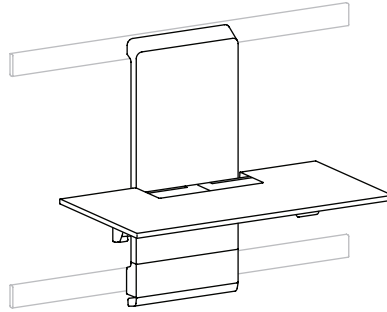

YOUR SYSTEM YOUR DESIGN

Wall

Panel

Worksurface Sizes

Wall

21"D or 24"D x 28"W
(533 or 610 x 711.2 mm)

21"D or 24"D x 34"W
(533 or 610 x 863.6 mm)

21"D or 24"D x 40"W
(533 or 610 x 1016 mm)

21"D or 24"D x 46"W
(533 or 610 x 1168.4 mm)

Panel

24"D or 30"D x 34"W
(610 or 762 x 863.6 mm)

24"D or 30"D x 40"W
(610 or 762 x 1016 mm)

24"D or 30"D x 46"W
(610 or 762 x 1168.4 mm)

24"D or 30"D x 58"W
(610 or 762 x 1473.2 mm)