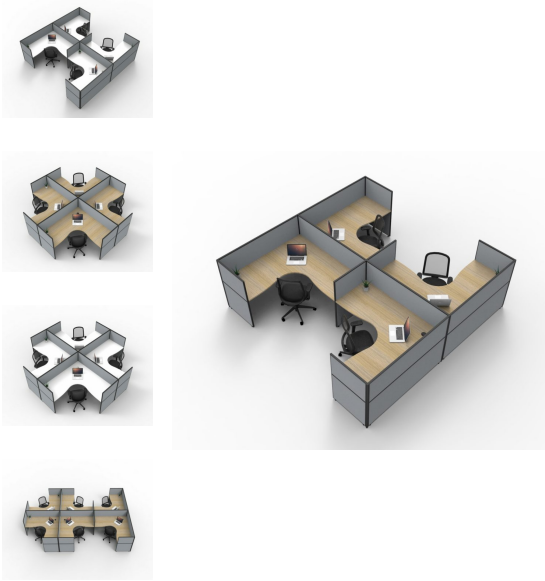

## SHUSH30 Corner Workstations

The SHUSH30 is a slimline screen system that can create endless configurations. Use the 2 different screen heights to create privacy or encourage teamwork.

Use completely screen hung tops with no legs or use with Profile, Loop, Eternity, Span or DC-60 legs.

The SHUSH30 is a screen system that can create endless configurations.

Create single pods or team pods. Use corner workstations where a larger work space is required

## Product Features

- Component based system – \*Check with your local Rapidline reseller to order
- Use 2 different screen heights to create privacy or encourage teamwork
- Use completely screen hung tops with no legs or use with Profile, Loop, Eternity, Span or DC-60 legs
- Use joining poles to join screens and create your own configurations
- Adjustable levelling feet.
- \*See SHUSH30 Screens in Similar or Matching Product for more info\*

## Specifications

SKU	Overall Width	Top Depth	Thickness	
T1515-75	1500mm x 1500mm	750mm	25mm	*Top only, see USH30 Screens for more info
T1812-75	1800mm x 1200mm	750mm	25mm	*Top only, see USH30 Screens for more info
T1815-75	1800mm x 1500mm	750mm	25mm	*Top only, see USH30 Screens for more info
T1818-75	1800mm x 1800mm	750mm	25mm	*Top only, see USH30 Screens for more info