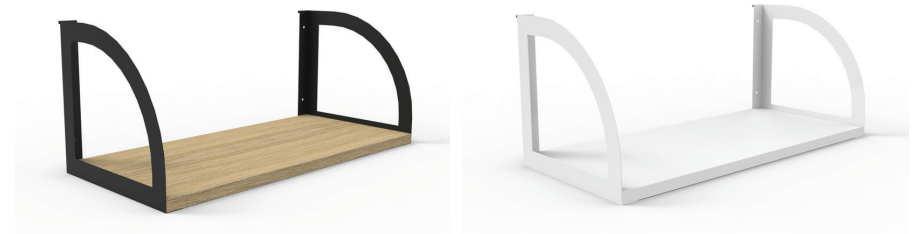

Shelf Colour Choices -

Natural
Oak Shelf /
Black Frame

Brilliant
White Shelf /
White Frame

Infinity Screen Hung Shelf - ISHELF600

ISHELF600 - 18mm Thick Melamine Shelf, E1 Rated Enviroboard with Powdercoated Steel Shelf Brackets. Available in 2 Colours.

ISHELF600 - 600mm W x 270mm D x 250mm H

Shelf Colour Choices -

Natural
Oak Shelf /
Black Frame

Brilliant
White Shelf /
White Frame

WORKSTATIONS - FURNITURE - SEATING - STORAGE - ACCESSORIES

rapidline
FURNITURE FOR TODAY