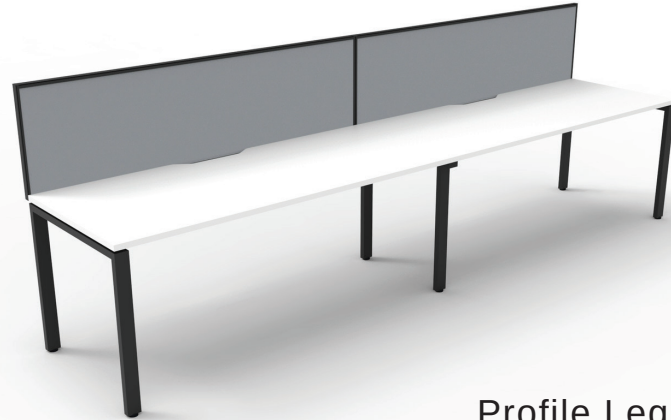

T1515-75 -
 Corner Workstation Table Top with
 1 x 80mm Dia Cable Entry Hole. Available
 in Brilliant White or Natural Oak Laminate
 1500mm x 1500mm x 750mm D x 25mm T

DELUXE INFINITY OPEN RANGE

Single Sided, No Screens -
Natural Oak with Scalloped Edge

Profile Leg

Loop Leg

End Leg Choices -

- Profile Leg
- Loop Leg

White

Powdercoat

Black

Powdercoat

Single Sided, With Screens -
Brilliant White Tops with Scalloped Edge

Profile Leg

Loop Leg

Top Size Choices -

- 1200mm W x 750mm D
- 1500mm W x 750mm D
- 1800mm W x 750mm D

Double Sided, With Screens -
Natural Oak with Scalloped Edge