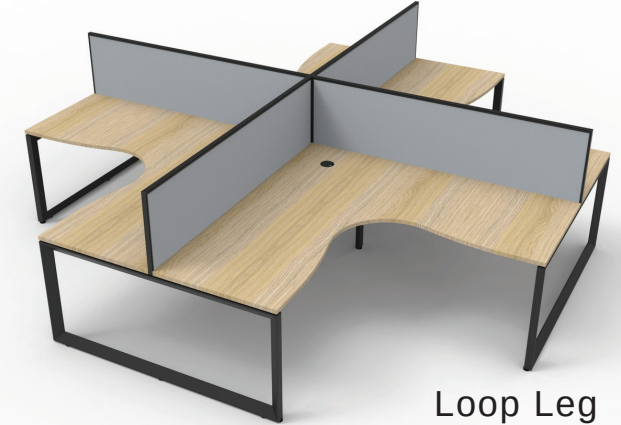

Loop Leg

Top Choices -

Screen Choices -