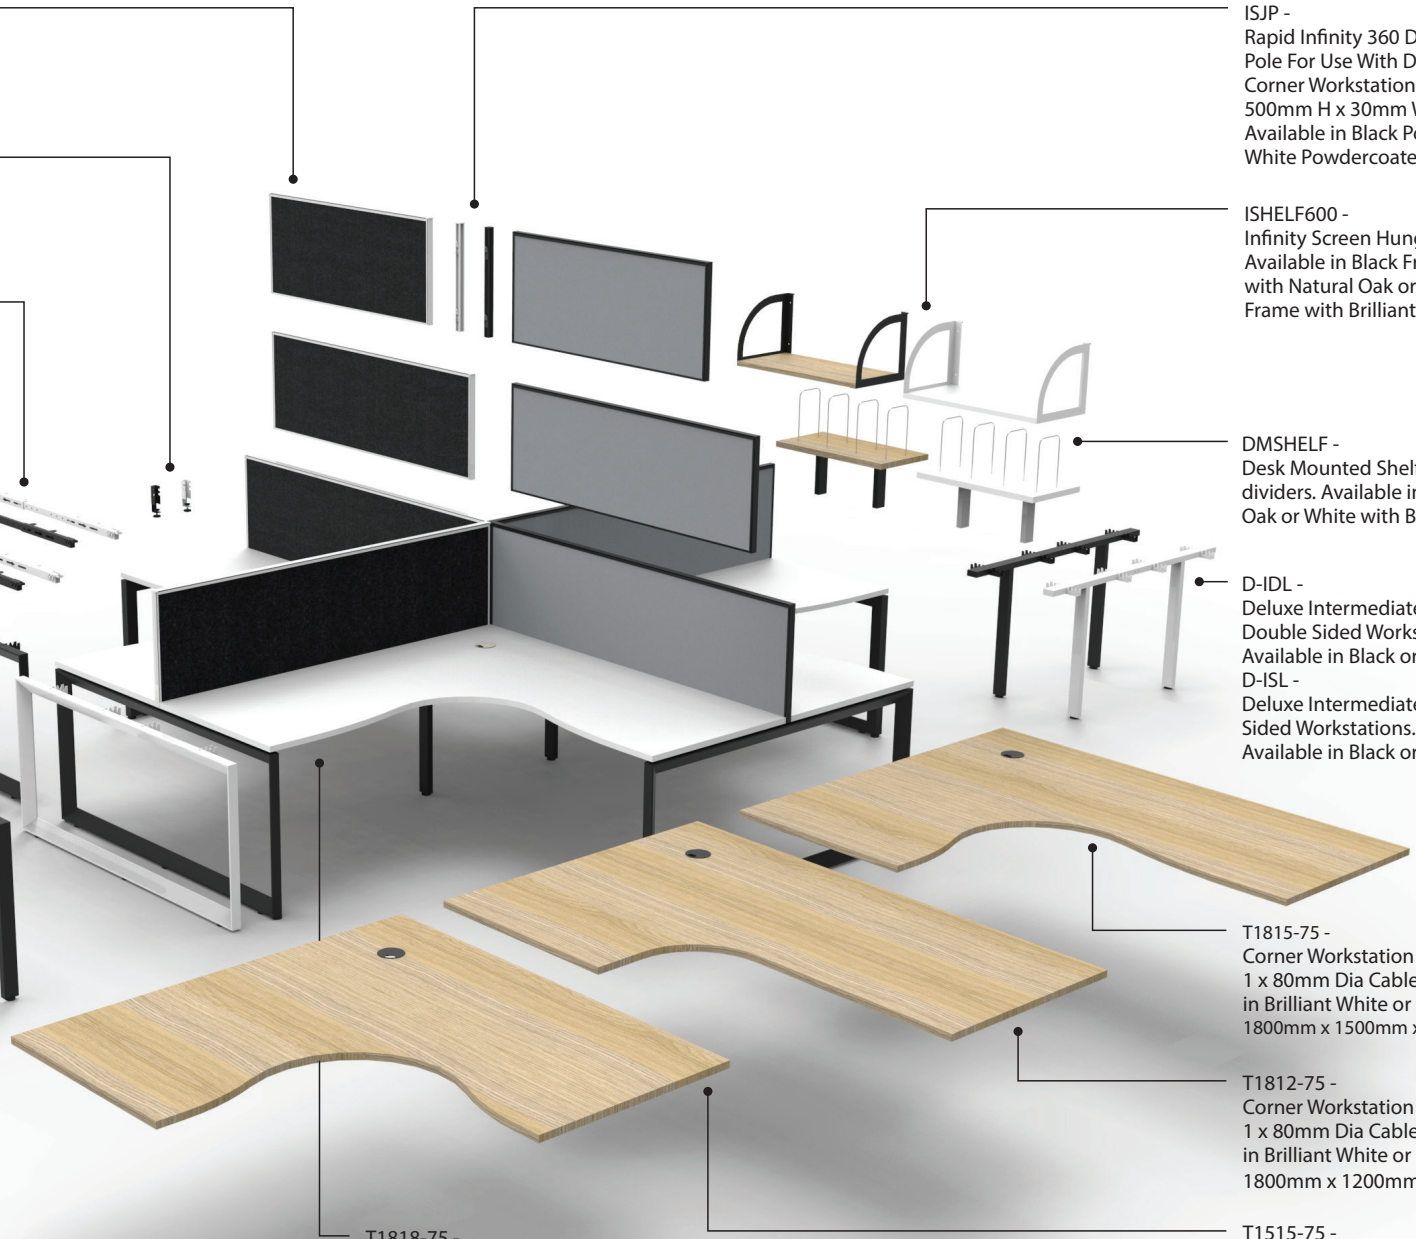

T1818-75 -
Corner Workstation Table Top with
1 x 80mm Dia Cable Entry Hole. Available
in Brilliant White or Natural Oak Laminate
1800mm x 1800mm x 750mm D x 25mm T

ISJP -
Rapid Infinity 360 Deg. Screen Joining
Pole For Use With Deluxe and Infinity
Corner Workstations.
500mm H x 30mm W x 30mm D
Available in Black Powdercoated or
White Powdercoated Finish

ISHELF600 -
Infinity Screen Hung Shelf.
Available in Black Frame
with Natural Oak or White
Frame with Brilliant White

DMSHELF -
Desk Mounted Shelf with 4 x Wire
dividers. Available in Black with Natural
Oak or White with Brilliant White

D-IDL -
Deluxe Intermediate Double Leg for
Double Sided Workstations.
Available in Black or White

D-ISL -
Deluxe Intermediate Single Leg for Single
Sided Workstations.
Available in Black or White

T1815-75 -
Corner Workstation Table Top with
1 x 80mm Dia Cable Entry Hole. Available
in Brilliant White or Natural Oak Laminate
1800mm x 1500mm x 750mm D x 25mm T

T1812-75 -
Corner Workstation Table Top with
1 x 80mm Dia Cable Entry Hole. Available
in Brilliant White or Natural Oak Laminate
1800mm x 1200mm x 750mm D x 25mm T

T1515-75 -
Corner Workstation Table Top with
1 x 80mm Dia Cable Entry Hole. Available
in Brilliant White or Natural Oak Laminate
1500mm x 1500mm x 750mm D x 25mm T