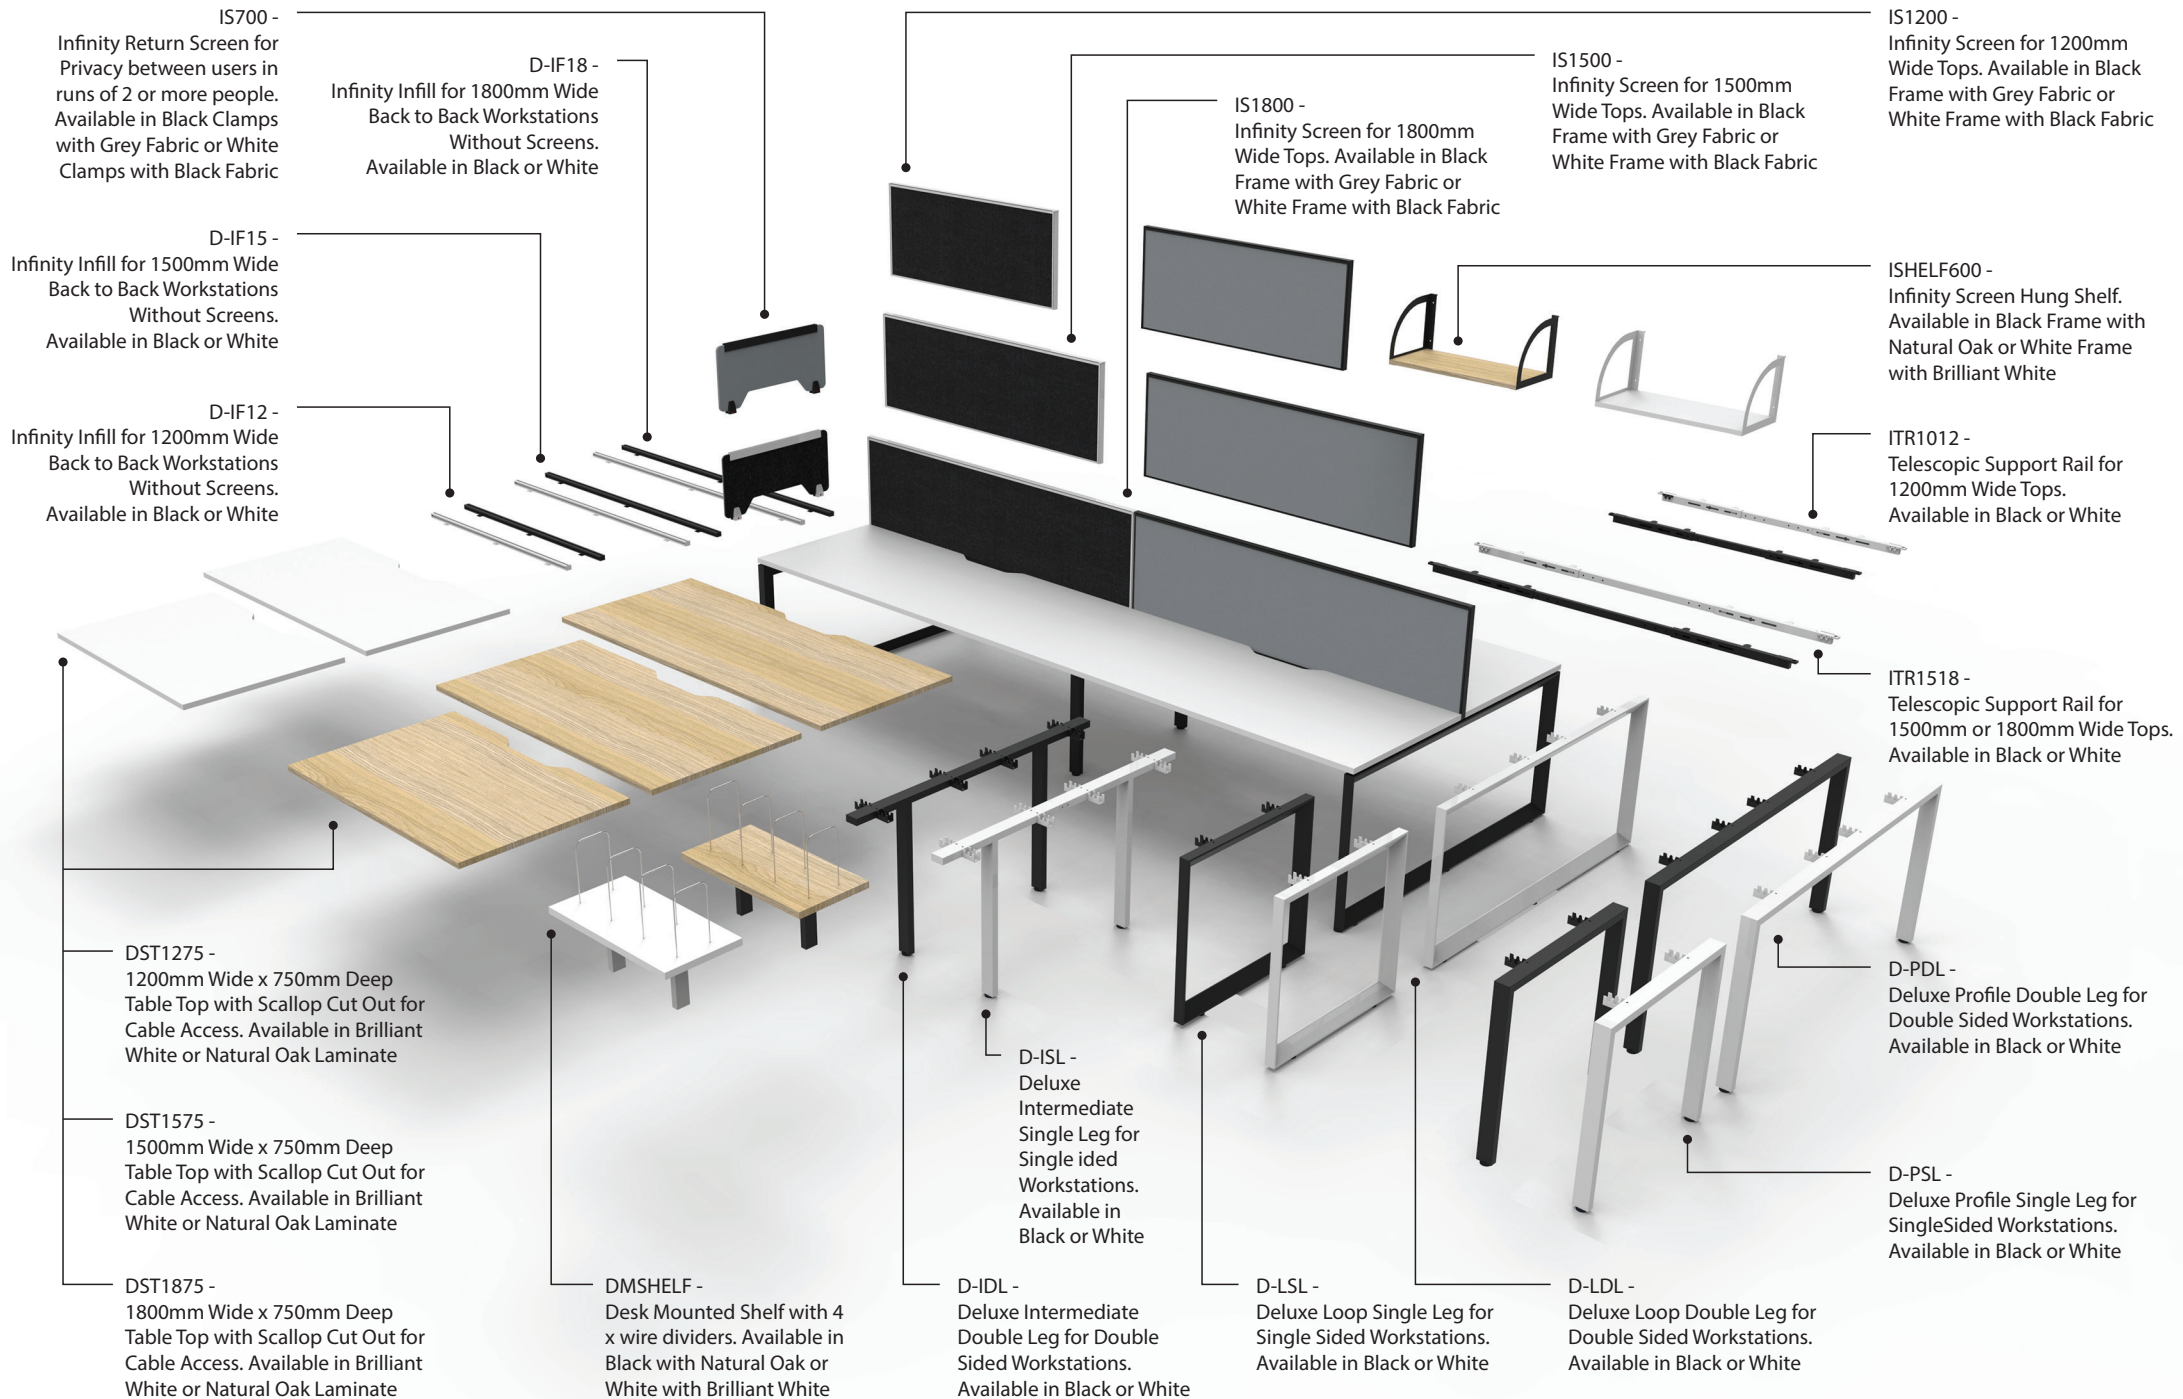

DELUXE INFINITY OPEN RANGE