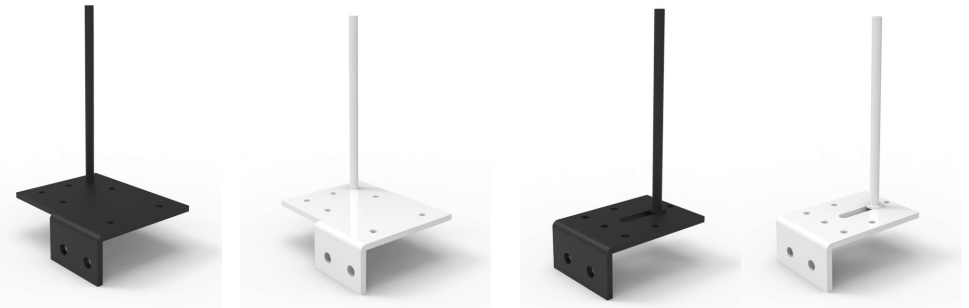

Deluxe Back to Back Workstation Infill Panels

Suits Deluxe Infinity Back To Back Workstations Without Screens. Available in 2 Colours.

- D-IF12 - 1200mm W Infill
1200mm W x 30mm D x 30mm H
- D-IF15 - 1500mm W Infill
1500mm W x 30mm D x 30mm H
- D-IF18 - 1800mm W Infill
1800mm W x 30mm D x 30mm H

Fixing Plate

- ISFS - Screw Plate for Single Sided Screens
- ISFD - Screw Plate for Double Sided Screens

Corner Clamp - IRC

For Use With Infinity Corner Workstations

Joining Pole - ISJP

For Use With Infinity Corner Workstations