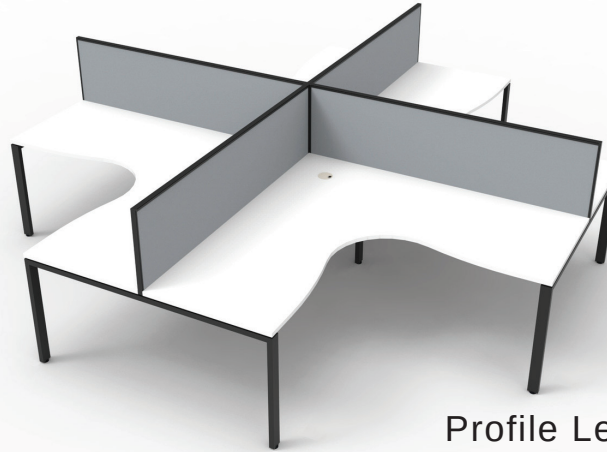

Profile Leg

Loop Leg

Top Choices -

Brilliant White
Scalloped
Top

Natural Oak
Scalloped
Top

Grey

Screen with
Black Frame

Black

Screen with
White Frame

Screen Choices -

DELUXE INFINITY CORNER RANGE

1 Person Workstation -
Natural Oak Tops with
Cable Entry Hole

Profile Leg

Loop Leg

End Leg Type/Colour Choices -

- Profile Leg
- Loop Leg

White
Powdercoat

Black
Powdercoat

4 Person Pod, With Screens -
Brilliant White Tops with Cable Entry Hole

Profile Leg

Loop Leg

Top Size Choices -

- 1500mm x 1800mm W x 750mm D
- 1500mm x 1500mm W x 750mm D
- 1800mm x 1800mm W x 750mm D