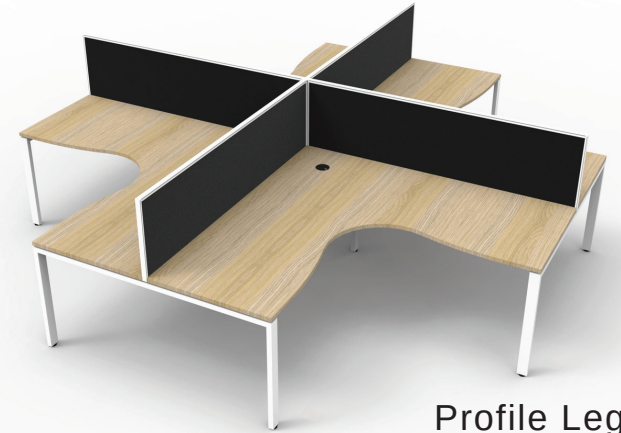

White
Powdercoat

Black
Powdercoat

4 Person Pod, With Screens -
Brilliant White Tops with Cable Entry Hole

Profile Leg

Loop Leg

Top Size Choices -

- 1500mm x 1800mm W x 750mm D
- 1500mm x 1500mm W x 750mm D
- 1800mm x 1800mm W x 750mm D

4 Person Pod, With Screens -
Natural Oak Tops with Cable Entry Hole

Profile Leg

Loop Leg

Top Choices -

Brilliant White
with Cable
Entry Hole

Natural Oak
with Cable
Entry Hole

Grey
Screen with
Black Frame

Black Screen
with White
Frame