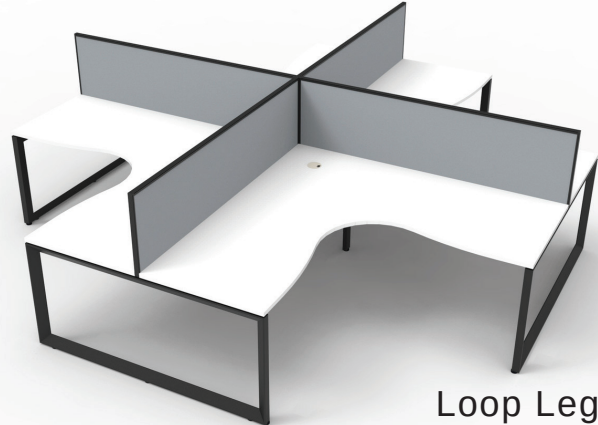

White
Powdercoat

Black
Powdercoat

4 Person Pod, With Screens -
Brilliant White Tops with Cable Entry Hole

Profile Leg

Loop Leg

Top Size Choices -

- 1500mm x 1800mm W x 750mm D
- 1500mm x 1500mm W x 750mm D
- 1800mm x 1800mm W x 750mm D

4 Person Pod, With Screens -
Natural Oak Tops with Cable Entry Hole

Profile Leg

Loop Leg

Top Choices -

Brilliant White
with Cable
Entry Hole

Natural Oak
with Cable
Entry Hole

Grey
Screen with
Black Frame

Black Screen
with White
Frame