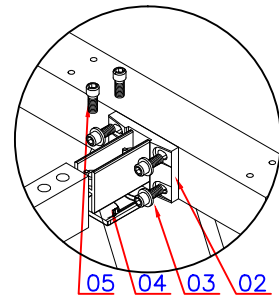

A enlarge

Parts list				
08	Wrench	6mm		1pcs
07	Mesa connector			6 pcs
06	Cross chamfer screw	4*16		6 pcs
05	Hexagon socket cap head bolt	M8*25		8 pcs
04	sliding block	50*21*10		4 pcs
03	Hexagon socket cap head bolt	M6*16		16 pcs
02	Edge connector			4 pcs
01	screw	4*16		26 pcs
No	Name	Size	View	Qty
Name	workstation	page	1/1	
		version	A/0	
No	FG-83			