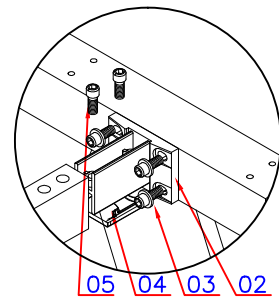

A enlarge

Parts list				
08	Wrench	6mm		1pcs
07	Mesa connector			6 pcs
06	Cross chamfer screw	4*16		6 pcs
05	Hexagon socket cap head bolt	M8*25		8 pcs
04	sliding block	50*21*10		4 pcs
03	Hexagon socket cap head bolt	M6*16		16 pcs
02	Edge connector			4 pcs
01	screw	4*16		26 pcs
No	Name	Size	View	Qty
Name	workstation	page	1/1	
		version	A/0	
No	FG-83			