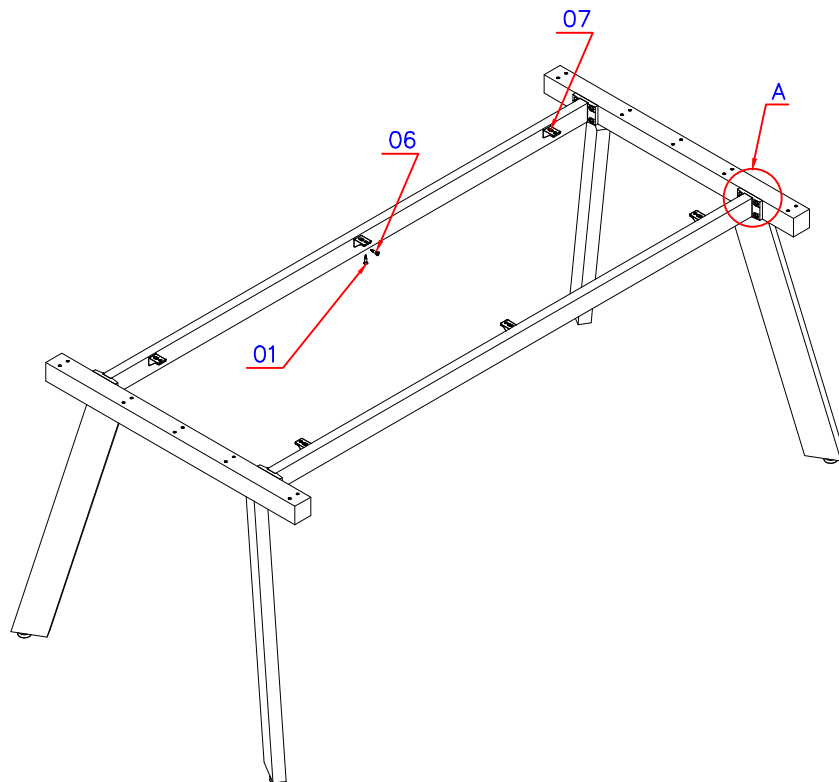

A enlarge

Parts list				
08	Wrench	6mm		1pcs
07	Mesa connector			6 pcs
06	Cross chamfer screw	4*16		6 pcs
05	Hexagon socket cap head bolt	M8*25		8 pcs
04	sliding block	50*21*10		4 pcs
03	Hexagon socket cap head bolt	M6*16		16 pcs
02	Edge connector			4 pcs
01	screw	4*16		26 pcs
No	Name	Size	View	Qty
Name	workstation	page	1/1	
		version	A/0	
No	FG-83			