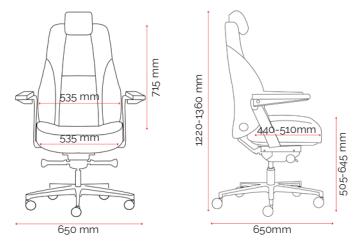

International Standards.

The Buro Maverick 24/7 Controller chair is supported by the following internationally recognised standards:

- Meets **ANSI/BIFMA** x5.1-2017 General-Purpose Office Chairs
- Meets **ANSI/BIFMA** x5.11-2015 (R2020) General-Purpose Large Occupant Office Chairs

Features.

- Height adjustable, ergonomically shaped and extra high backrest
- Height and depth adjustable headrest
- Depth adjustable lumbar support
- Retractable folding armrests
- Upholstered extra comfortable seat with seat depth adjustment
- Donati Epron RV mechanism with weight adjustment
- Aluminium polished design base, with matt black underside
- Two stage gas lift
- 60mm castors

Specifications. (mm)

Overall	745w / 690d / 1210h
Back	540w / 660h
Seat	530w / 480d
Seat Height	500-635h
Seat Depth Range⁶	440-520h

Carton Dimensions.

Width	725mm
Height	435mm
Length	885mm
Weight	36.5 kg

Upholstery.

Leather   Mirage Fabric