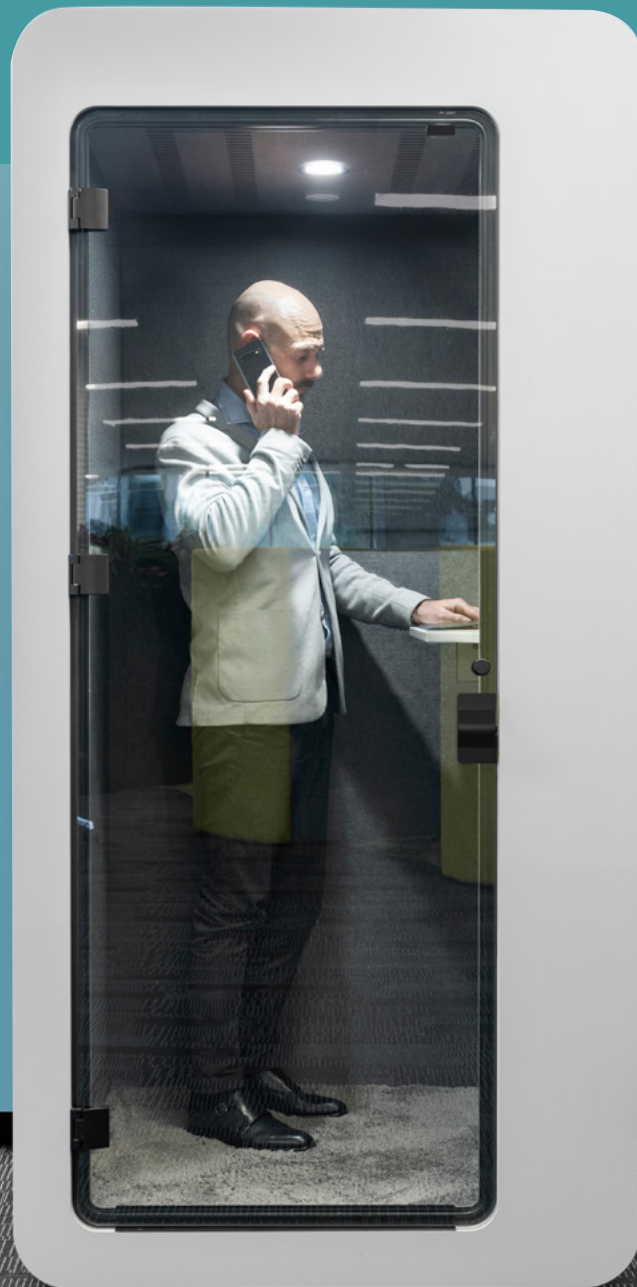

ZONE

Find your focus

Create Quiet.

Every dynamic workplace needs a haven for taking that call or clearing the mind.

Some people are extroverts, some are introverts. Some work is collaborative, some is confidential.

Built-in Technology

Motion sensor, light, extraction fan, GPO & USB power outlet.

Workstation

Comes with table top to take notes or work on your laptop.

Tailor to Your Space

Many colours to choose from and even print your artwork or logo on outer panels and door.