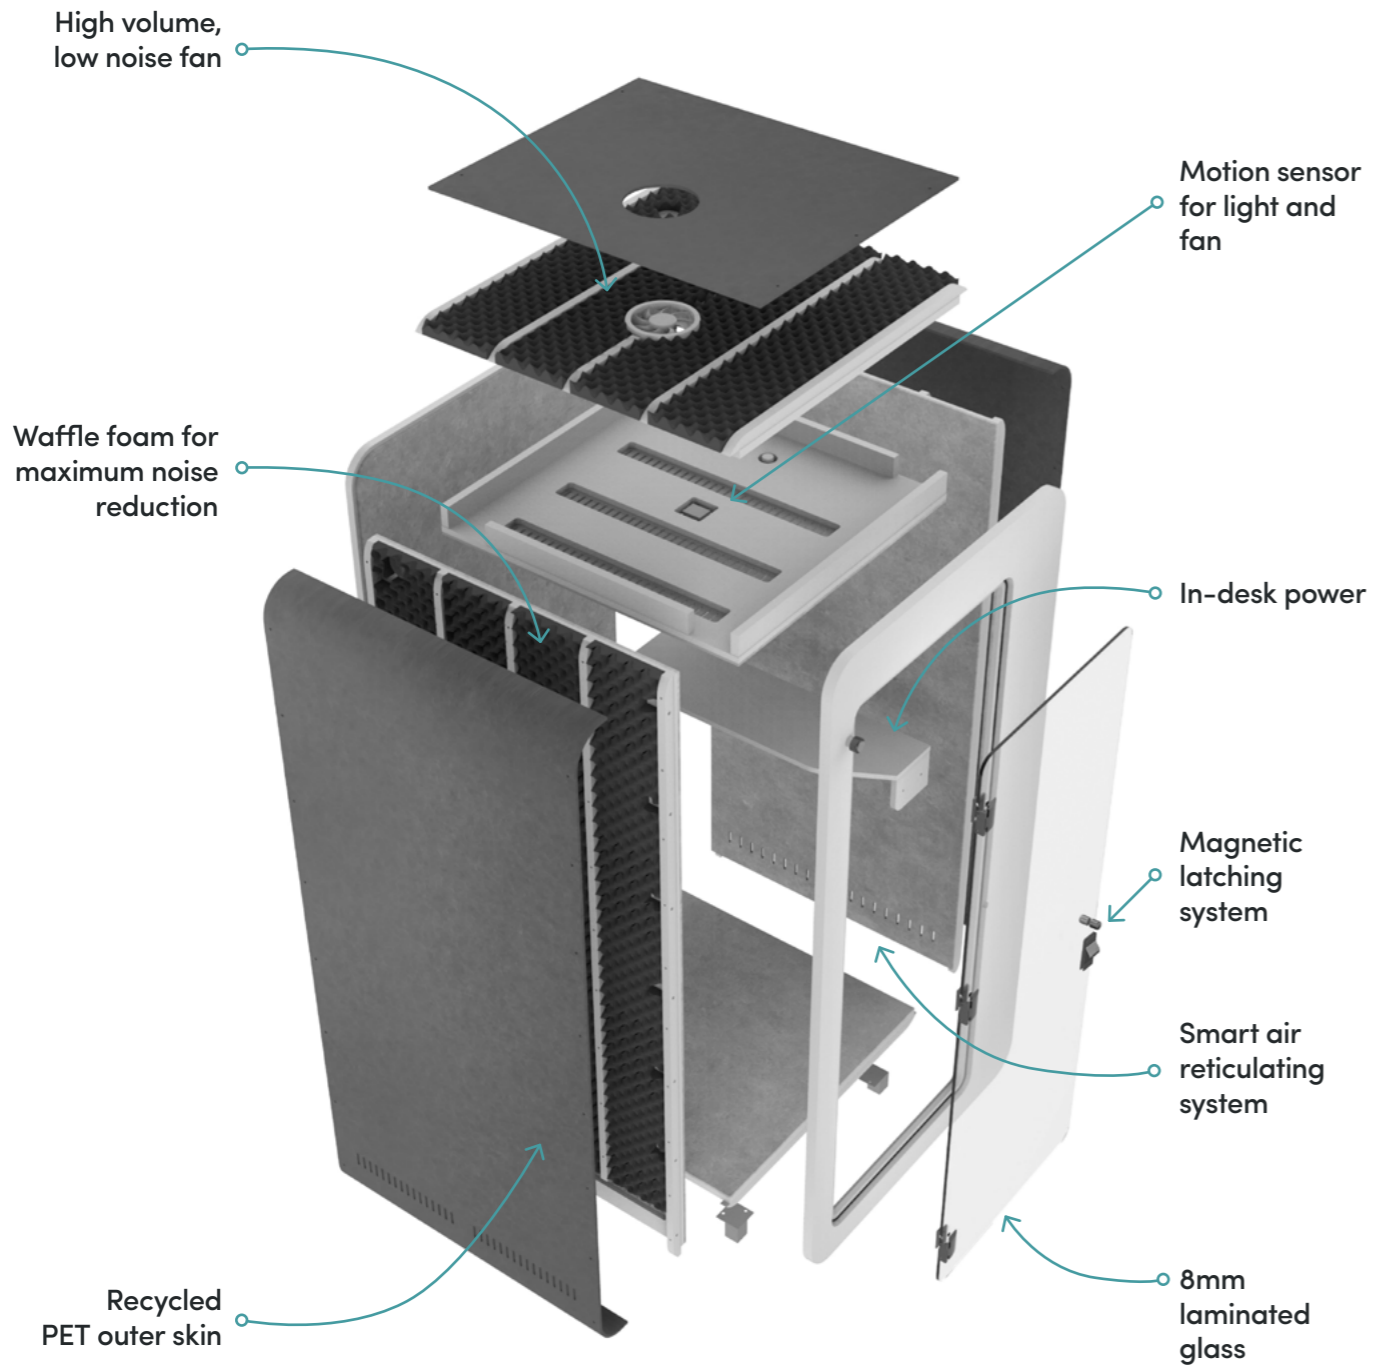

Find your focus