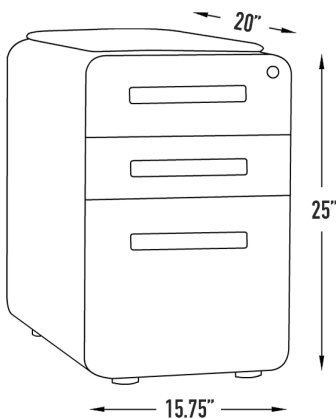

Stockpile Curve Seat

laura

The Stockpile Curve Seat is both file cabinet and seat, perfect for a modern, collaborative office setting. The durable 3-drawer cabinet is also equipped with your choice of wheels or stationary feet and is ready for all your storage needs including US letter or legal-size hanging file folders (no additional racks or assembly required). The magnetic seat cushion is removable so you can hide that soft seat to discourage “Albert” from engaging in a lengthy conversation about his Star Trek figurine collection.

Highlights & Details

- Cold-rolled, powder-coated steel; up to 20% stronger than steel that has not been cold rolled.
- Modern style with rounded corners create a cabinet that belongs in a modern office.
- Smooth Easy-Glide™ Drawers with high-quality ball-bearing glides.
- Designed for US letter and US legal hanging files.
- Carefully packed and fully assembled.