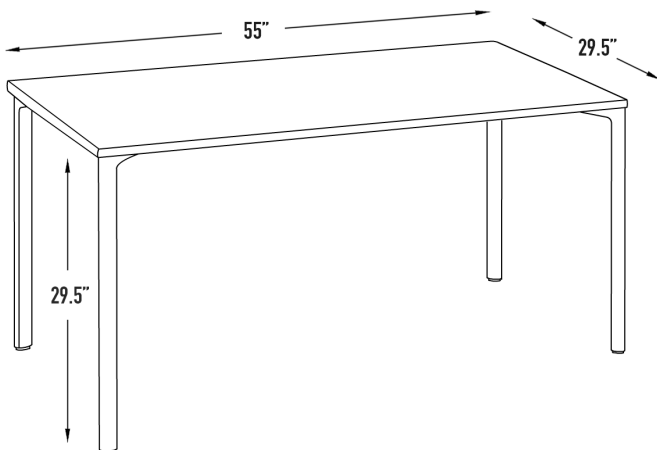

Hudson Executive Desk

laura

55" Length

The Hudson Series desks are designed for today's minimalist work spaces. Unlike IKEA™ desks, the Hudson features heavyweight table tops and bases for maximum wobble-free stability. The unique X underframe base provides unrivaled support across the entire desk top to support 500 lbs without any sagging. The durable melamine-coated composite wood desk top is highly resistant to moisture, scratching, and chipping, and will last for many years to come. It's also CARB P2 certified, so you're not breathing in harmful carcinogens which can be found in cheaper tables.

Highlights & Details

- Wobble-free, cross-brace design to keep the table from flexing or wobbling with every little touch.
- CARB P2 certified composite wood tops to keep your workplace air safe and eco-friendly.
- Heavy duty strengthened steel base comes in white or graphite finish.