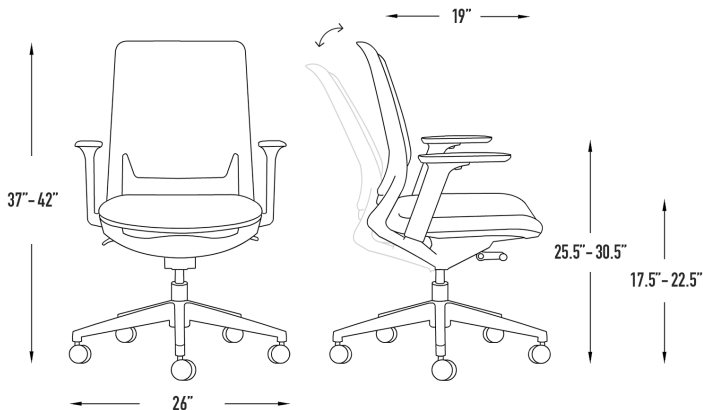

Ellis Office Chair

laura

The Ellis chair showcases modern styling and adjustable comfort for the work space. This contemporary office chair provides a wide range of ergonomic adjustments to fit your body and seating preferences. The poly-cotton wrapped foam seating surface provides seated comfort, while the polypropylene plastic backrest offers cool breathability. A perfect chair across home, office, and conference room environments.

Highlights & Details

- A comfortably firm seat made of poly-cotton foam that is the perfect balance between firm and cushioned.
- Breathable but firm backrest that keeps your back cool all day.
- Full adjustments include height, recline, and armrests.

Overall Height	37-42"	Seat Width	21"
Seat Height	17.5-22.5"	Seat Depth	19"
Arm Height	25.5-30.5"	Frame	Polypropylene
Overall Width	26"	Upholstery	Poly-Cotton
Height Adjustment	Yes		
Seat Tilt Adjustment	Yes		
Swivel	Yes		