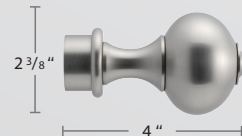

1 1/8" Dresden Corded Traversing System in 29 Satin Nickel

AVAILABLE FINISHES XX = finish color

22
Polished
Chrome

26
Brushed
Gold

29
Satin
Nickel

59
Black

DRESDEN CORDED FINIALS

B124028-XX
End Cap Finial

B690-XX
Pescara Finial

B3362-XX
Alassio Finial

B650-XX
Verona Finial

B610-XX
Napoli Finial

B660-22, 24, 29, 70
Roma Finial

B3389-100
Ardea Finial
B3389/1-XX
Socket for Ardea Finial

DRESDEN CORDED COLLECTION