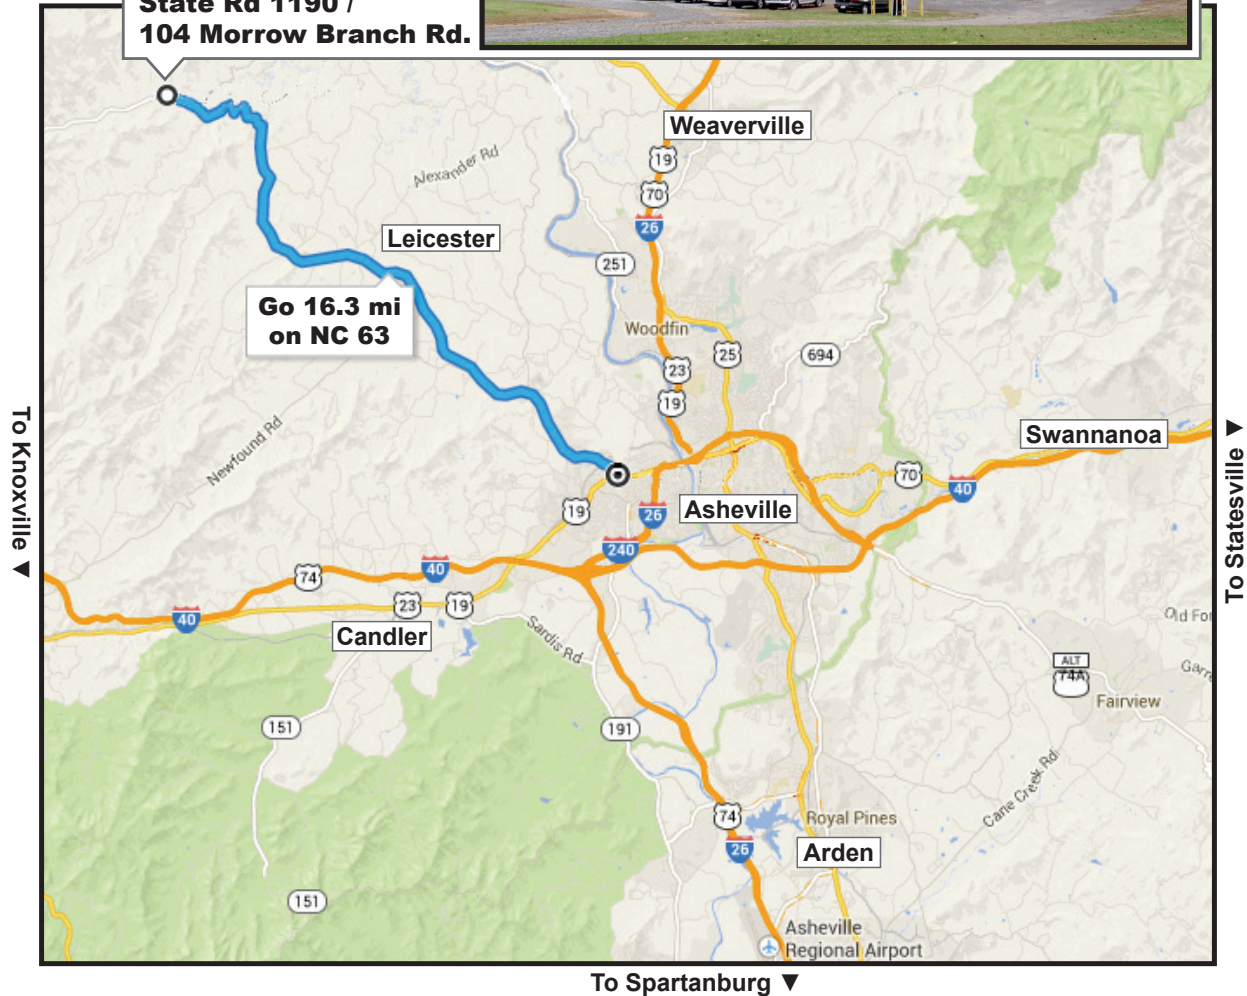

Directions to Dynamic Systems Inc.

104 Morrow Branch Rd, Leicester, NC 28748 | Toll Free: 1-855-786-6283 | Fax: 828-683-3511 | dsi@sunmatecushions.com | www.sunmatecushions.com

**State Rd 1190 /
104 Morrow Branch Rd.**

from Statesville, NC:

| | |
|--|-----------------------------------|
| Take I-40 W/US-70 W toward Hickory | 96.2 mi |
| Take Exit 53B for I-240 W/US-74 ALT W toward Asheville | 0.4 mi |
| Keep left at the fork, follow signs for UNC-Asheville and merge onto I-240 W | 5.8 mi |
| Continue onto US-19 S/US-23 S/US-74 ALT W | 1.1 mi |
| Turn right onto NC-63 W / Leicester Hwy. | 16.3 mi |
| Turn right onto State Rd 1190 / Morrow Branch Rd. | 200 yds |
| Dynamic Systems is directly ahead on the right. | Travel time: approx. 2 hrs |

from Knoxville, TN

| | |
|--|---|
| Take I-40 E to Asheville, NC | 108 mi |
| Take Exit 44 for US-19/US-23 toward W Asheville/Enka Candler | 0.3 mi |
| Turn left onto US-19 N/US-23 N/US-74 ALT E | 3.18 mi |
| Turn left onto NC-63 W / Leicester Hwy. | 16.3 mi |
| Turn right onto State Rd 1190 / Morrow Branch Rd. | 200 yds |
| Dynamic Systems is directly ahead on the right. | Travel time: approx. 2 hrs 15 mins |

from Spartanburg, SC

| | |
|---|--|
| Take I-26 W to Asheville, NC | 60.6 mi |
| Keep right to stay on I-26 W, follow signs for I-26 W/Asheville/I-240 | 3.3 mi |
| Take Exit 3A on the left to merge onto US-19 S/US-23 S/US-74 ALT W | 1.4 mi |
| Turn right onto NC-63 W / Leicester Hwy. | 16.3 mi |
| Turn right onto State Rd 1190 / Morrow Branch Rd. | 200 yds |
| Dynamic Systems is directly ahead on the right. | Travel time: approx. 1 hr 30 mins |