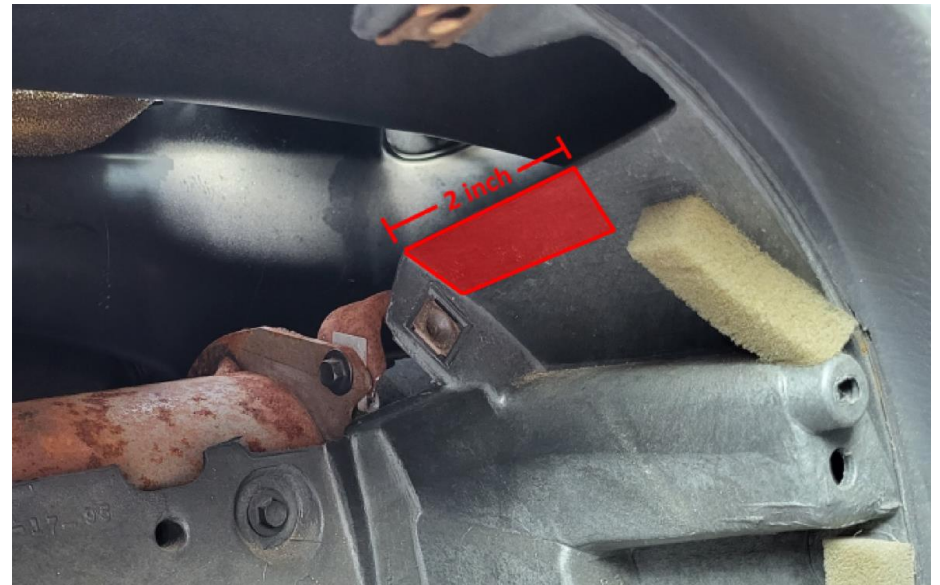

Right Side

If you have any questions, please do contact support at support@dd-efi.com