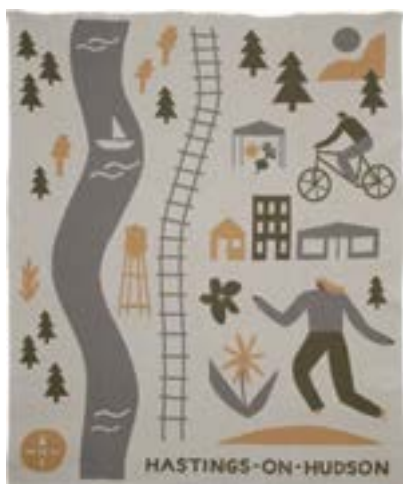

YOUR CUSTOM ART
CT-ART Dream Up Your Own