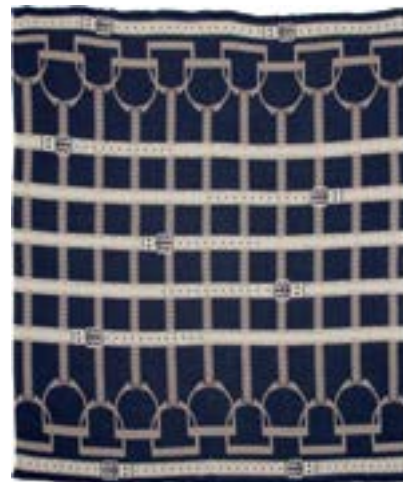

STIRRUP

BL01SU7 Marine/Hemp/Flax