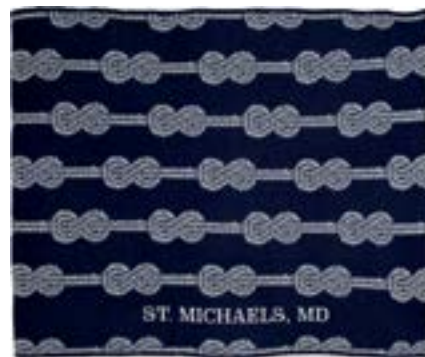

MAKE IT YOURS

We have a variety of marine-inspired favorites which can be customized for as few as 12 pieces.

Visit in2green.com for templates that offer personalization with your own text and colors for one-of-a-kind gifting.

CUSTOM ROPE
CT-RK Marine/Milk/Alum