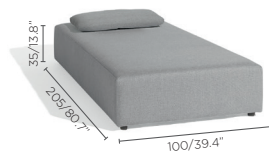

Fun, playful, modern. The most dynamic one of the range, Sunset presents 3 geometrical shapes to be combined at will. Its movable arm and backrests allow for surprising combinations, but also guarantee stability thanks to its anti-slip surface and hook-and-loop fasteners. Available in dark and light silver, the seating and backrests come in two different waterproof textures for refined set-ups.

Fabric seat (FDF):

Silver 704

Seal brown 707

Fabric backrest/stool (FDF):

Greige 706

Chestnut 708

LARGE SEAT
205

MEDIUM SEAT
100

TRAPEZIUM SEAT
110

MOVABLE BACKREST
78

MOVABLE BACKREST
LEFT CORNER 145

MOVABLE BACKREST
RIGHT CORNER 145

SMALL
FOOTSTOOL 47h

LOUNGER

SIDE TABLE 54
54x26