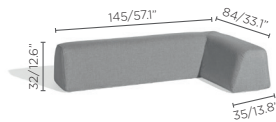

Fun, playful, modern. The most dynamic one of the range, Sunset presents 3 geometrical shapes to be combined at will. Its movable arm and backrests allow for surprising combinations, but also guarantee stability thanks to its anti-slip surface and hook-and-loop fasteners. Available in dark and light silver, the seating and backrests come in two different waterproof textures for refined set-ups.

Fabric seat (FDF):

Silver 704

Seal brown 707

Fabric backrest/stool (FDF):

Greige 706

Chestnut 708

LARGE SEAT
205

MEDIUM SEAT
100

TRAPEZIUM SEAT
110

MOVABLE BACKREST
78

MOVABLE BACKREST
LEFT CORNER 145

MOVABLE BACKREST
RIGHT CORNER 145

SMALL
FOOTSTOOL 47h

LOUNGER

SIDE TABLE 54
54x26