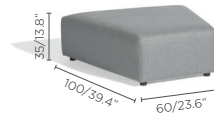

Fun, playful, modern. The most dynamic one of the range, Sunset presents 3 geometrical shapes to be combined at will. Its movable arm and backrests allow for surprising combinations, but also guarantee stability thanks to its anti-slip surface and hook-and-loop fasteners. Available in dark and light silver, the seating and backrests come in two different waterproof textures for refined set-ups.

Fabric seat (FDF):

Silver 704

Seal brown 707

Fabric backrest/stool (FDF):

Greige 706

Chestnut 708

LARGE SEAT
205

MEDIUM SEAT
100

TRAPEZIUM SEAT
110

MOVABLE BACKREST
78

MOVABLE BACKREST
LEFT CORNER 145

MOVABLE BACKREST
RIGHT CORNER 145

SMALL
FOOTSTOOL 47h

LOUNGER

SIDE TABLE 54
54x26