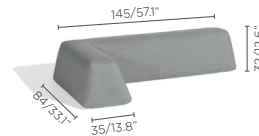

Fun, playful, modern. The most dynamic one of the range, Sunset presents 3 geometrical shapes to be combined at will. Its movable arm and backrests allow for surprising combinations, but also guarantee stability thanks to its anti-slip surface and hook-and-loop fasteners. Available in dark and light silver, the seating and backrests come in two different waterproof textures for refined set-ups.

Fabric seat (FDF):

Silver 704

Seal brown 707

Fabric backrest/stool (FDF):

Greige 706

Chestnut 708

LARGE SEAT
205

MEDIUM SEAT
100

TRAPEZIUM SEAT
110

MOVABLE BACKREST
78

MOVABLE BACKREST
LEFT CORNER 145

MOVABLE BACKREST
RIGHT CORNER 145

SMALL
FOOTSTOOL 47h

LOUNGER

SIDE TABLE 54
54x26