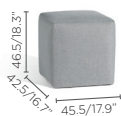

Fabric seat (FDF):

Silver 704

Seal brown 707

Fabric backrest/stool (FDF):

Greige 706

Chestnut 708

LARGE SEAT
205

MEDIUM SEAT
100

TRAPEZIUM SEAT
110

MOVABLE BACKREST
78

MOVABLE BACKREST
LEFT CORNER 145

MOVABLE BACKREST
RIGHT CORNER 145

SMALL
FOOTSTOOL 47h

LOUNGER

SIDE TABLE 54
54x26