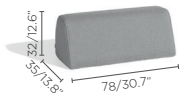

Fun, playful, modern. The most dynamic one of the range, Sunset presents 3 geometrical shapes to be combined at will. Its movable arm and backrests allow for surprising combinations, but also guarantee stability thanks to its anti-slip surface and hook-and-loop fasteners. Available in dark and light silver, the seating and backrests come in two different waterproof textures for refined set-ups.

Fabric seat (FDF):

Silver 704

Seal brown 707

Fabric backrest/stool (FDF):

Greige 706

Chestnut 708

LARGE SEAT
205

MEDIUM SEAT
100

TRAPEZIUM SEAT
110

MOVABLE BACKREST
78

MOVABLE BACKREST
LEFT CORNER 145

MOVABLE BACKREST
RIGHT CORNER 145

SMALL
FOOTSTOOL 47h

LOUNGER

SIDE TABLE 54
54x26