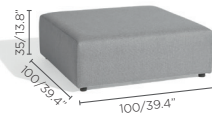

Fun, playful, modern. The most dynamic one of the range, Sunset presents 3 geometrical shapes to be combined at will. Its movable arm and backrests allow for surprising combinations, but also guarantee stability thanks to its anti-slip surface and hook-and-loop fasteners. Available in dark and light silver, the seating and backrests come in two different waterproof textures for refined set-ups.

Fabric seat (FDF):

Silver 704

Seal brown 707

Fabric backrest/stool (FDF):

Greige 706

Chestnut 708

LARGE SEAT
205

MEDIUM SEAT
100

TRAPEZIUM SEAT
110

MOVABLE BACKREST
78

MOVABLE BACKREST
LEFT CORNER 145

MOVABLE BACKREST
RIGHT CORNER 145

SMALL
FOOTSTOOL 47h

LOUNGER

SIDE TABLE 54
54x26