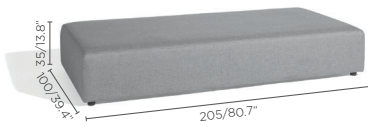

Fun, playful, modern. The most dynamic one of the range, Sunset presents 3 geometrical shapes to be combined at will. Its movable arm and backrests allow for surprising combinations, but also guarantee stability thanks to its anti-slip surface and hook-and-loop fasteners. Available in dark and light silver, the seating and backrests come in two different waterproof textures for refined set-ups.

Fabric seat (FDF):

Silver 704

Seal brown 707

Fabric backrest/stool (FDF):

Greige 706

Chestnut 708

LARGE SEAT
205

MEDIUM SEAT
100

TRAPEZIUM SEAT
110

MOVABLE BACKREST
78

MOVABLE BACKREST
LEFT CORNER 145

MOVABLE BACKREST
RIGHT CORNER 145

SMALL
FOOTSTOOL 47h

LOUNGER

SIDE TABLE 54
54x26