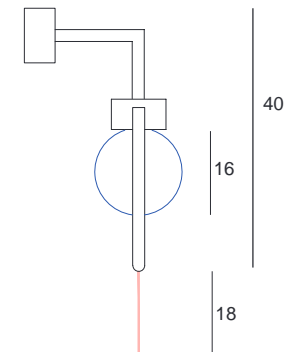

Before any operation on the fixture, please disconnect the power supplied.

The device may not be disposed of with household rubbish.

In case of emergency, please contact HOUTIQUE.

Planimetry

Dimensions in cm