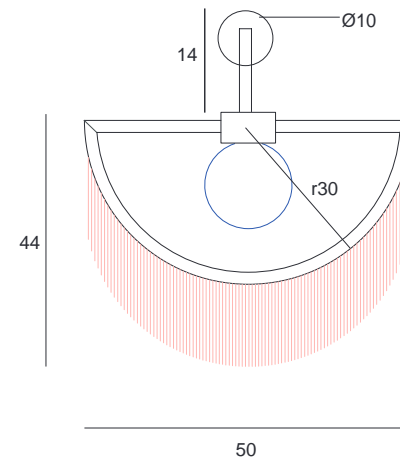

Before any operation on the fixture, please disconnect the power supplied.

The device may not be disposed of with household rubbish.

In case of emergency, please contact HOUTIQUE.

Planimetry

Dimensions in cm