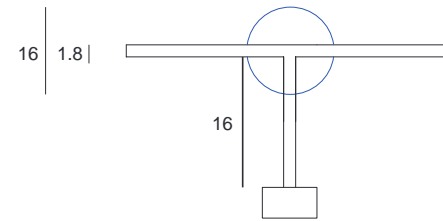

Before any operation on the fixture, please disconnect the power supplied.

The device may not be disposed of with household rubbish.

In case of emergency, please contact HOUTIQUE.

Planimetry

Dimensions in cm