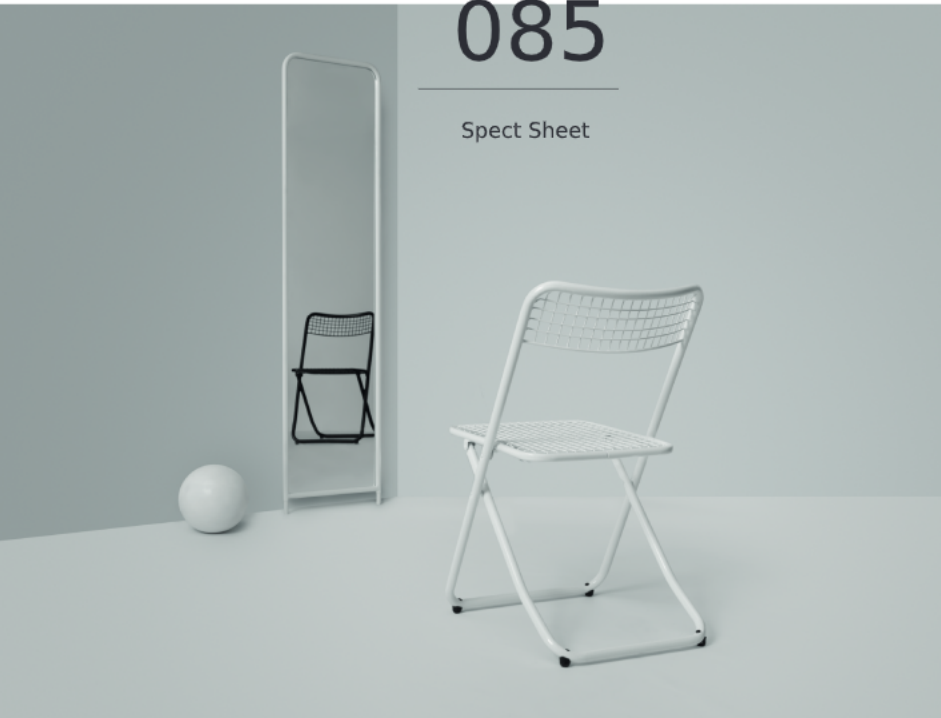

## Spect Sheet

085 Chair  
Robust and light.

Manufactured with steel tube profile 22 mm in diameter and 1 mm thick.

Backrest with ergonomic curvature that gives it greater comfort.

High strength blocks manufactured exclusively to the geometry of the chassis of the 085 that prevent side rolls and landslides.