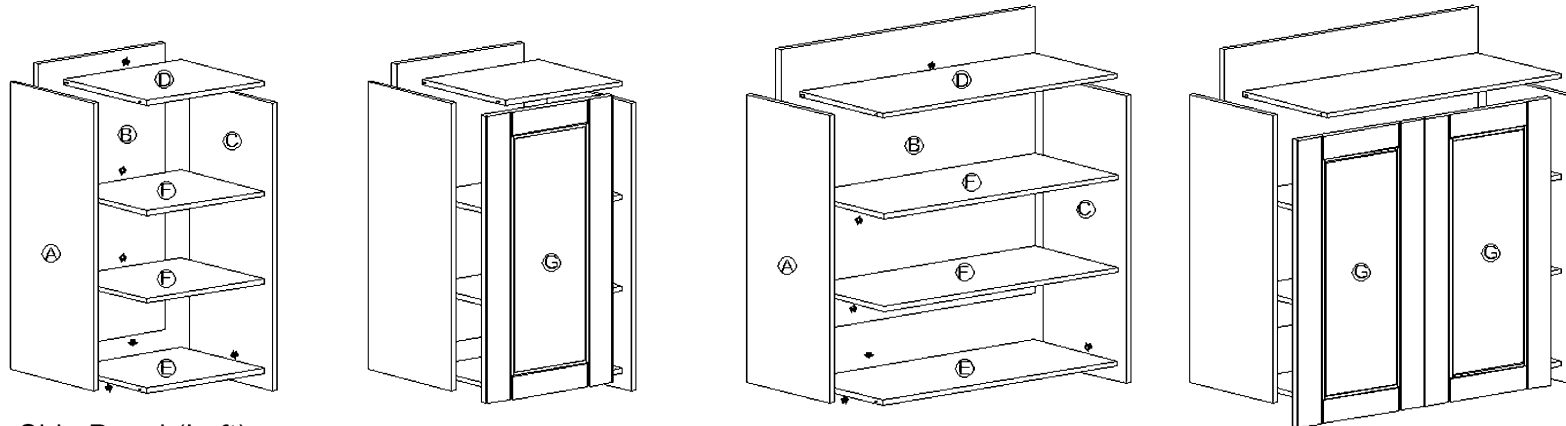

Frameless Wall Cabinets

1. Frameless Wall Cabinets

Assembling Instruction For Frameless Wall Cabinet

- A: Side Panel (Left)
- B: Back Panel
- C: Side Panel (Right)
- D: Top Panel
- E: Bottom Panel
- F: Shelf (Adjustable Height)
- G: Door

**AVAILABLE TYPE:
W0930 - W2142**

**AVAILABLE TYPE:
W2430 - W3642**

**AVAILABLE TYPE:
W3012 - W3618**

Note: 21" to 27" height wall cabinets come with 1 shelf
 30" to 36" height wall cabinets come with 2 shelves
 42" height wall cabinet comes with 3 shelves

**AVAILABLE TYPE:
W3021 - W3624**

3. Frameless Wall End Angle Cabinets

Assembling Instruction For Frameless Wall End Angle Cabinet

AVAILABLE TYPE: WEA1230L/R WEA1236L/R WEA1242L/R

- A: Side Panel (Left)
- B: Back Panel
- C: Side Panel (Right)
- D: Top Panel
- E: Bottom Panel
- F: Shelf (Adjustable Height) (2pcs)
- G: Door

Note: WEA1230L Shown in Picture
WEA1230 And WEA1236 Tall Cabinets Come With 2 Shelves
WEA1242 Tall Cabinet Comes With 3 Shelves

4. Frameless Wall Open End Shelf

Assembling Instruction for Frameless Wall Open End Shelf