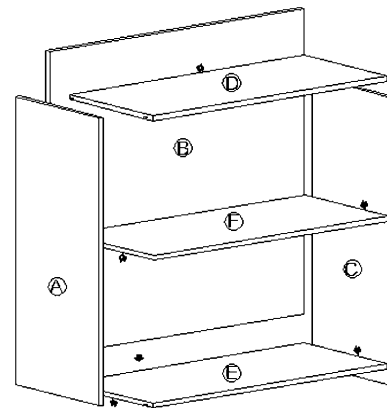

Frameless Wall Cabinets

1. Frameless Wall Cabinets

Assembling Instruction For Frameless Wall Cabinet

- A: Side Panel (Left)
- B: Back Panel
- C: Side Panel (Right)
- D: Top Panel
- E: Bottom Panel
- F: Shelf (Adjustable Height)
- G: Door

**AVAILABLE TYPE:
W0930 - W2142**

**AVAILABLE TYPE:
W2430 - W3642**

**AVAILABLE TYPE:
W3012 - W3618**

Note: 21" to 27" height wall cabinets come with 1 shelf
 30" to 36" height wall cabinets come with 2 shelves
 42" height wall cabinet comes with 3 shelves

**AVAILABLE TYPE:
W3021 - W3624**

3. Frameless Wall End Angle Cabinets

Assembling Instruction For Frameless Wall End Angle Cabinet

AVAILABLE TYPE: WEA1230L/R WEA1236L/R WEA1242L/R

- A: Side Panel (Left)
- B: Back Panel
- C: Side Panel (Right)
- D: Top Panel
- E: Bottom Panel
- F: Shelf (Adjustable Height) (2pcs)
- G: Door

Note: WEA1230L Shown in Picture
WEA1230 And WEA1236 Tall Cabinets Come With 2 Shelves
WEA1242 Tall Cabinet Comes With 3 Shelves

4. Frameless Wall Open End Shelf

Assembling Instruction for Frameless Wall Open End Shelf