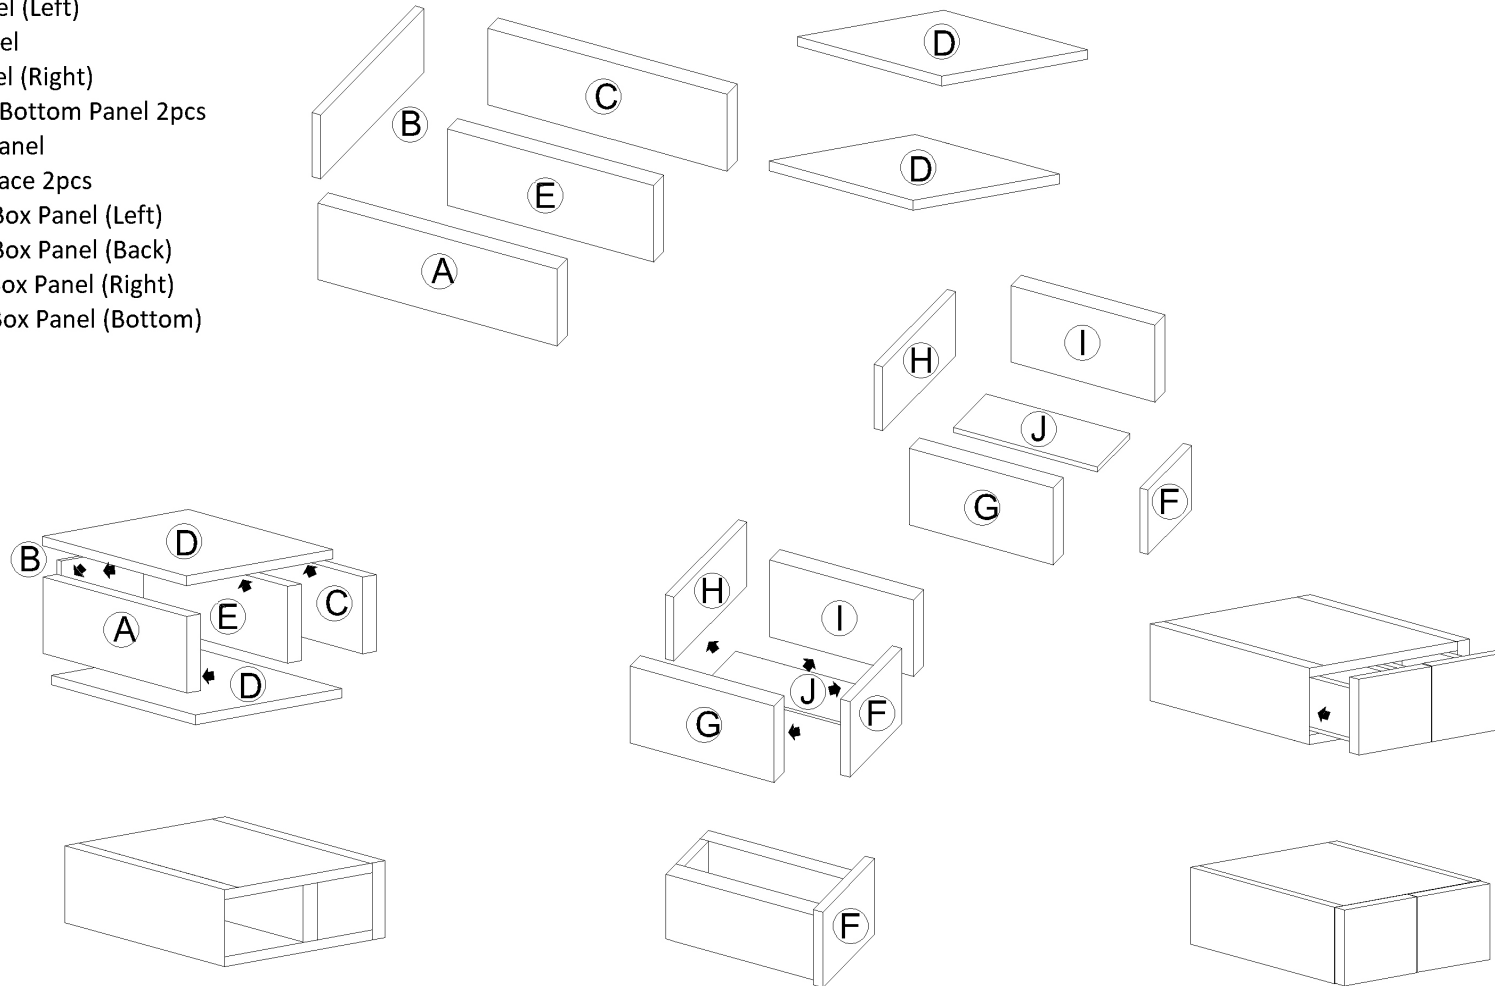

AVAILABLE TYPE: WOES1230L/R WOES1236L/R WOES1242L/R

- A: Side Panel
- B: Back Panel
- C: Top Panel
- D: Middle / Bottom Panel (2pcs)

Note: WOES1242 Shown In Picture

WOES1230 and WOES1236 comes with 2 shelves

5. Frameless Wall Wine Rack Cabinet

Assembling Instruction For Frameless Wall Wine Rack Cabinet

AVAILABLE TYPE: WRC3015 WRC3615 WRC3018 WRC3618

- A: Side Panel (2pcs)
- B: Back Panel
- C: Top / Bottom Panel (2pcs)
- D: Inside Rack
- E: Outside Rack

6. Frameless Wall Spice Drawer Cabinets

Assembling Instruction For Frameless Wall Spice Drawer Cabinet

AVAILABLE TYPE: WSD1206

- A: Side Panel (Left)
- B: Back Panel
- C: Side Panel (Right)
- D: Top and Bottom Panel 2 pcs
- E: Divider Panel
- F: Drawer Face 2 pcs
- G: Drawer Box Panel (Left)
- H: Drawer Box Panel (Back)
- I: Drawer Box Panel (Right)
- J: Drawer Box Panel (Bottom)