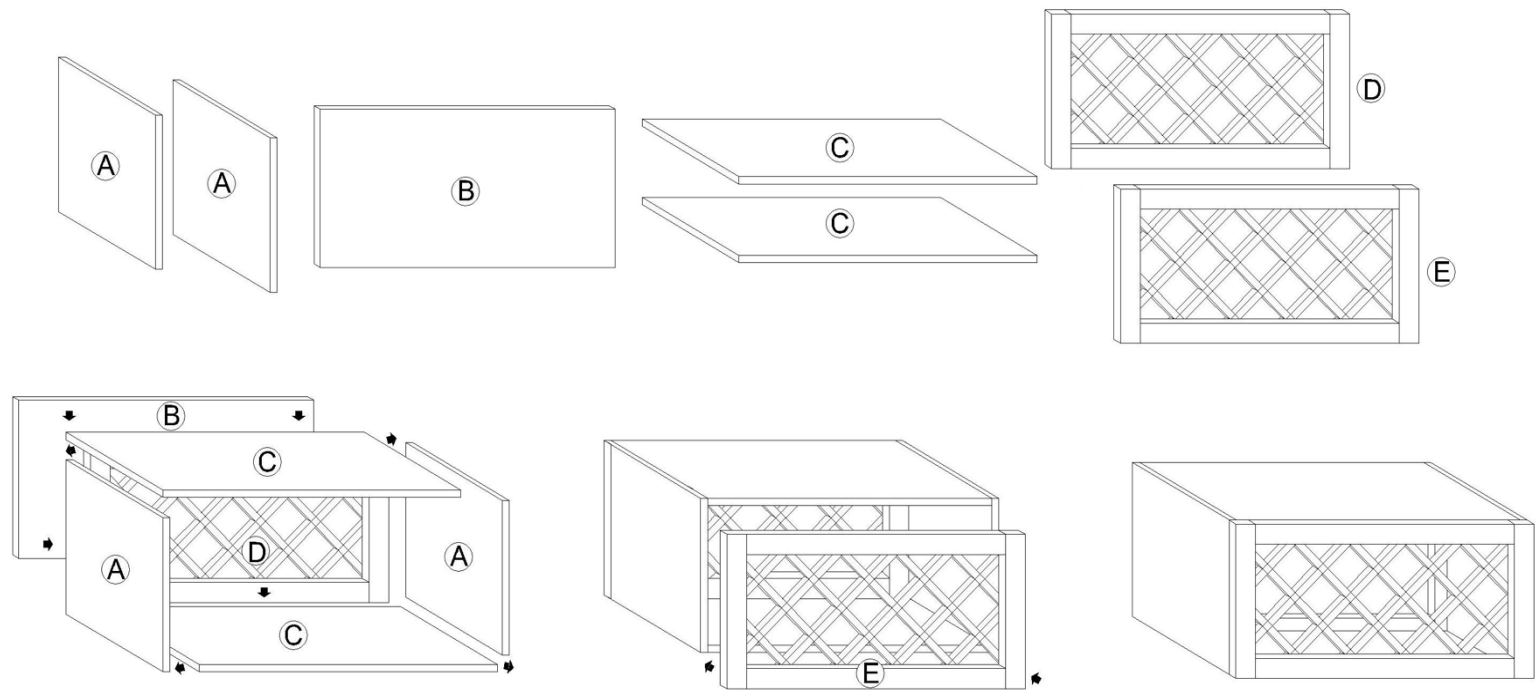

Note: WEA1230L Shown in Picture
WEA1230 And WEA1236 Tall Cabinets Come With 2 Shelves
WEA1242 Tall Cabinet Comes With 3 Shelves

4. Frameless Wall Open End Shelf

Assembling Instruction for Frameless Wall Open End Shelf

AVAILABLE TYPE: WOES1230L/R WOES1236L/R WOES1242L/R

- A: Side Panel
- B: Back Panel
- C: Top Panel
- D: Middle / Bottom Panel (2pcs)

Note: WOES1242 Shown In Picture

WOES1230 and WOES1236 comes with 2 shelves

5. Frameless Wall Wine Rack Cabinet

Assembling Instruction For Frameless Wall Wine Rack Cabinet

AVAILABLE TYPE: WRC3015 WRC3615 WRC3018 WRC3618

- A: Side Panel (2pcs)
- B: Back Panel
- C: Top / Bottom Panel (2pcs)
- D: Inside Rack
- E: Outside Rack