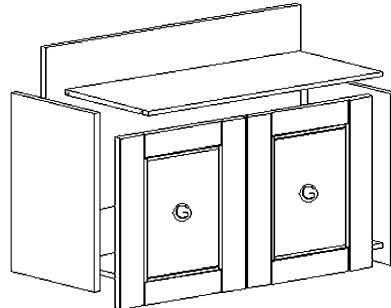

Frameless Wall Cabinets

1. Frameless Wall Cabinets

Assembling Instruction For Frameless Wall Cabinet

- A: Side Panel (Left)
- B: Back Panel
- C: Side Panel (Right)
- D: Top Panel
- E: Bottom Panel
- F: Shelf (Adjustable Height)
- G: Door

**AVAILABLE TYPE:
W0930 - W2142**

**AVAILABLE TYPE:
W2430 - W3642**

**AVAILABLE TYPE:
W3012 - W3618**

Note: 21" to 27" height wall cabinets come with 1 shelf
 30" to 36" height wall cabinets come with 2 shelves
 42" height wall cabinet comes with 3 shelves

**AVAILABLE TYPE:
W3021 - W3624**

3. Frameless Wall End Angle Cabinets

Assembling Instruction For Frameless Wall End Angle Cabinet

AVAILABLE TYPE: WEA1230L/R WEA1236L/R WEA1242L/R

- A: Side Panel (Left)
- B: Back Panel
- C: Side Panel (Right)
- D: Top Panel
- E: Bottom Panel
- F: Shelf (Adjustable Height) (2pcs)
- G: Door