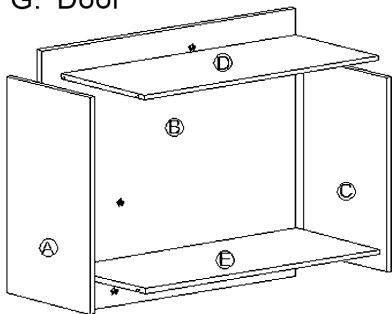

Frameless Wall Cabinets

1. Frameless Wall Cabinets

Assembling Instruction For Frameless Wall Cabinet

- A: Side Panel (Left)
- B: Back Panel
- C: Side Panel (Right)
- D: Top Panel
- E: Bottom Panel
- F: Shelf (Adjustable Height)
- G: Door

**AVAILABLE TYPE:
W0930 - W2142**

**AVAILABLE TYPE:
W2430 - W3642**

**AVAILABLE TYPE:
W3012 - W3618**

Note: 21" to 27" height wall cabinets come with 1 shelf
 30" to 36" height wall cabinets come with 2 shelves
 42" height wall cabinet comes with 3 shelves

**AVAILABLE TYPE:
W3021 - W3624**

3. Frameless Wall End Angle Cabinets

Assembling Instruction For Frameless Wall End Angle Cabinet

AVAILABLE TYPE: WEA1230L/R WEA1236L/R WEA1242L/R

- A: Side Panel (Left)
- B: Back Panel
- C: Side Panel (Right)
- D: Top Panel
- E: Bottom Panel
- F: Shelf (Adjustable Height) (2pcs)
- G: Door