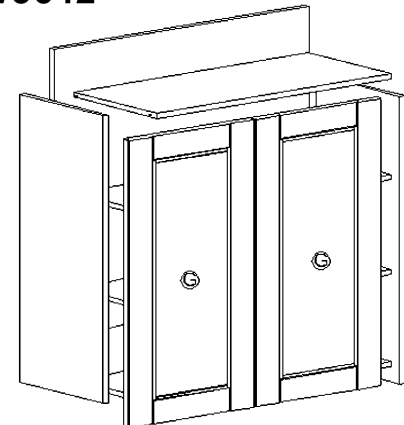

Frameless Wall Cabinets

1. Frameless Wall Cabinets

Assembling Instruction For Frameless Wall Cabinet

- A: Side Panel (Left)
- B: Back Panel
- C: Side Panel (Right)
- D: Top Panel
- E: Bottom Panel
- F: Shelf (Adjustable Height)
- G: Door

**AVAILABLE TYPE:
W0930 - W2142**

**AVAILABLE TYPE:
W2430 - W3642**

**AVAILABLE TYPE:
W3012 - W3618**

Note: 21" to 27" height wall cabinets come with 1 shelf
 30" to 36" height wall cabinets come with 2 shelves
 42" height wall cabinet comes with 3 shelves

**AVAILABLE TYPE:
W3021 - W3624**

3. Frameless Wall End Angle Cabinets

Assembling Instruction For Frameless Wall End Angle Cabinet

AVAILABLE TYPE: WEA1230L/R WEA1236L/R WEA1242L/R

- A: Side Panel (Left)
- B: Back Panel
- C: Side Panel (Right)
- D: Top Panel
- E: Bottom Panel
- F: Shelf (Adjustable Height) (2pcs)
- G: Door

Note: WEA1230L Shown in Picture
WEA1230 And WEA1236 Tall Cabinets Come With 2 Shelves
WEA1242 Tall Cabinet Comes With 3 Shelves

4. Frameless Wall Open End Shelf

Assembling Instruction for Frameless Wall Open End Shelf