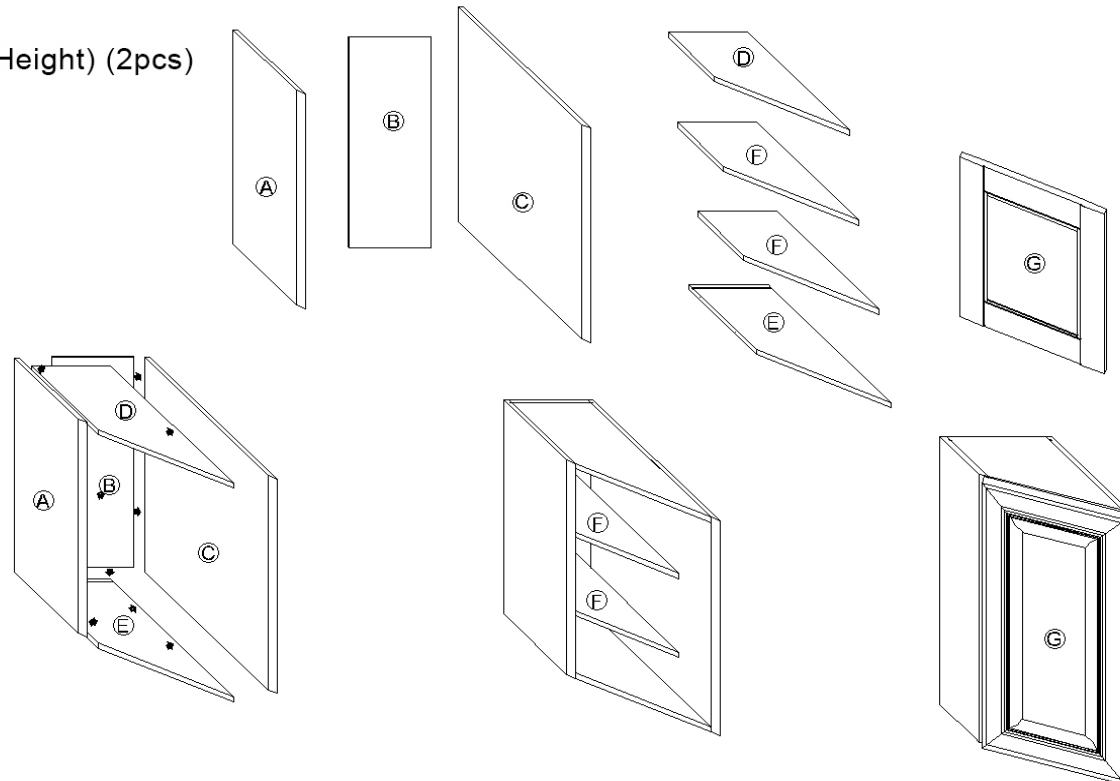

Frameless Wall Cabinets

1. Frameless Wall Cabinets

Assembling Instruction For Frameless Wall Cabinet

- A: Side Panel (Left)
- B: Back Panel
- C: Side Panel (Right)
- D: Top Panel
- E: Bottom Panel
- F: Shelf (Adjustable Height)
- G: Door

**AVAILABLE TYPE:
W0930 - W2142**

**AVAILABLE TYPE:
W2430 - W3642**

**AVAILABLE TYPE:
W3012 - W3618**

Note: 21" to 27" height wall cabinets come with 1 shelf
 30" to 36" height wall cabinets come with 2 shelves
 42" height wall cabinet comes with 3 shelves

**AVAILABLE TYPE:
W3021 - W3624**

3. Frameless Wall End Angle Cabinets

Assembling Instruction For Frameless Wall End Angle Cabinet

AVAILABLE TYPE: WEA1230L/R WEA1236L/R WEA1242L/R

- A: Side Panel (Left)
- B: Back Panel
- C: Side Panel (Right)
- D: Top Panel
- E: Bottom Panel
- F: Shelf (Adjustable Height) (2pcs)
- G: Door

Note: WEA1230L Shown in Picture
WEA1230 And WEA1236 Tall Cabinets Come With 2 Shelves
WEA1242 Tall Cabinet Comes With 3 Shelves

4. Frameless Wall Open End Shelf

Assembling Instruction for Frameless Wall Open End Shelf