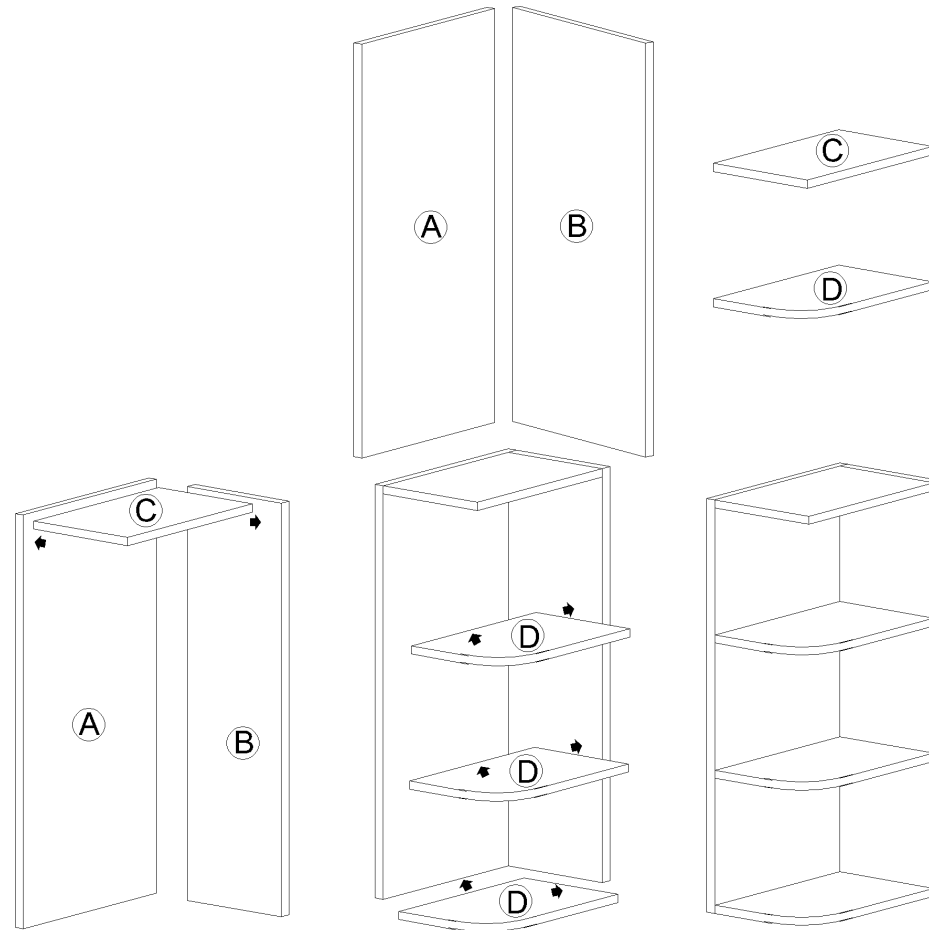

4. Frameless Wall Open End Shelf

Assembling Instruction for Frameless Wall Open End Shelf

AVAILABLE TYPE: WOES1230L/R WOES1236L/R WOES1242L/R

- A: Side Panel
- B: Back Panel
- C: Top Panel
- D: Middle / Bottom Panel (2pcs)

Note: WOES1242 Shown In Picture

WOES1230 and WOES1236 comes with 2 shelves