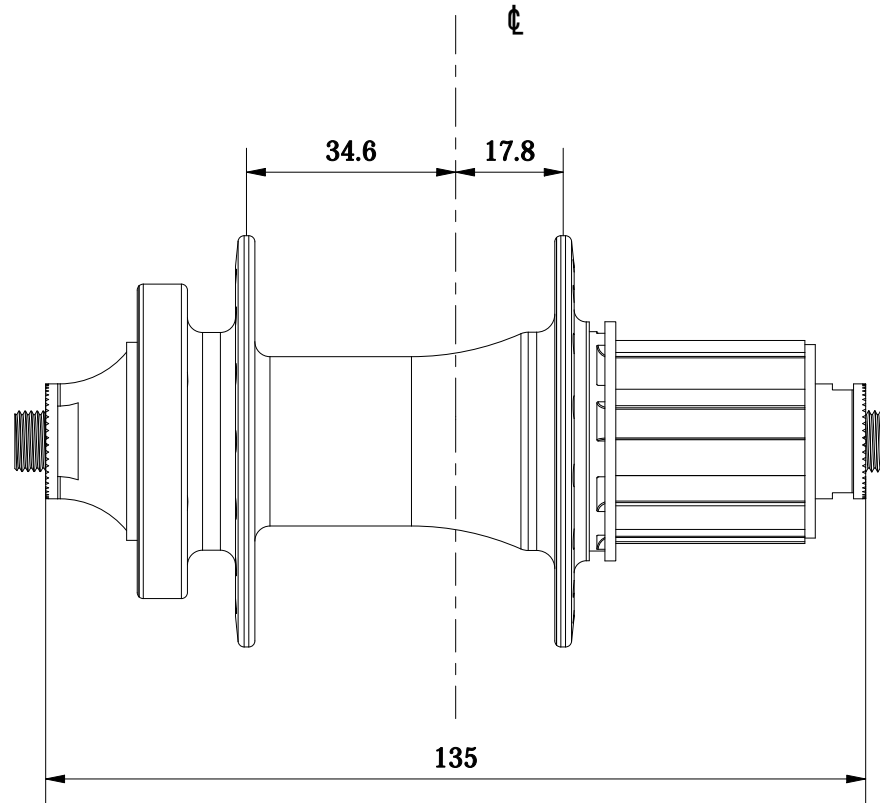

WTB Serra

QR x 135 Rear Hub

Serra QR x 135 Shimano 9/10/11 spd mtn (all spoke counts)

WTB