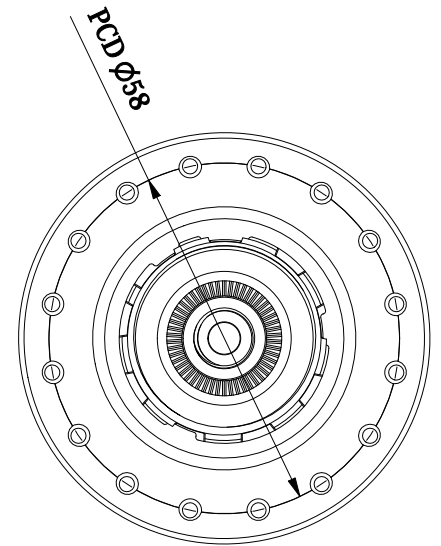

WTB Serra

QR x 135 Rear Hub

Serra QR x 135 Shimano 9/10/11 spd mtn (all spoke counts)

WTB