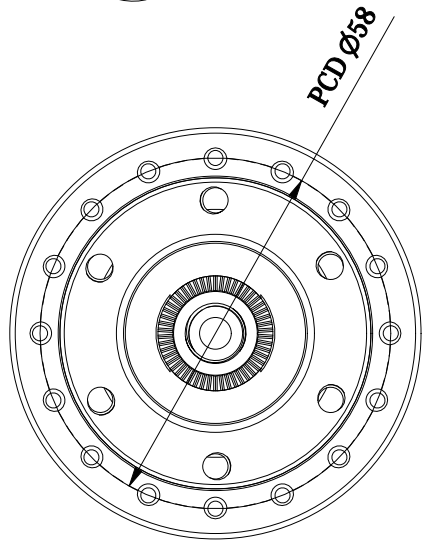

WTB Serra

QR x 135 Rear Hub

Serra QR x 135 Shimano 9/10/11 spd mtn (all spoke counts)

WTB