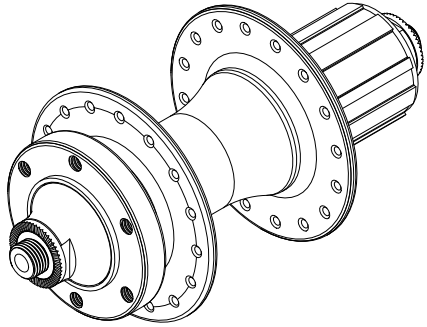

WTB Serra

QR x 135 Rear Hub

Serra QR x 135 Shimano 9/10/11 spd mtn (all spoke counts)

WTB