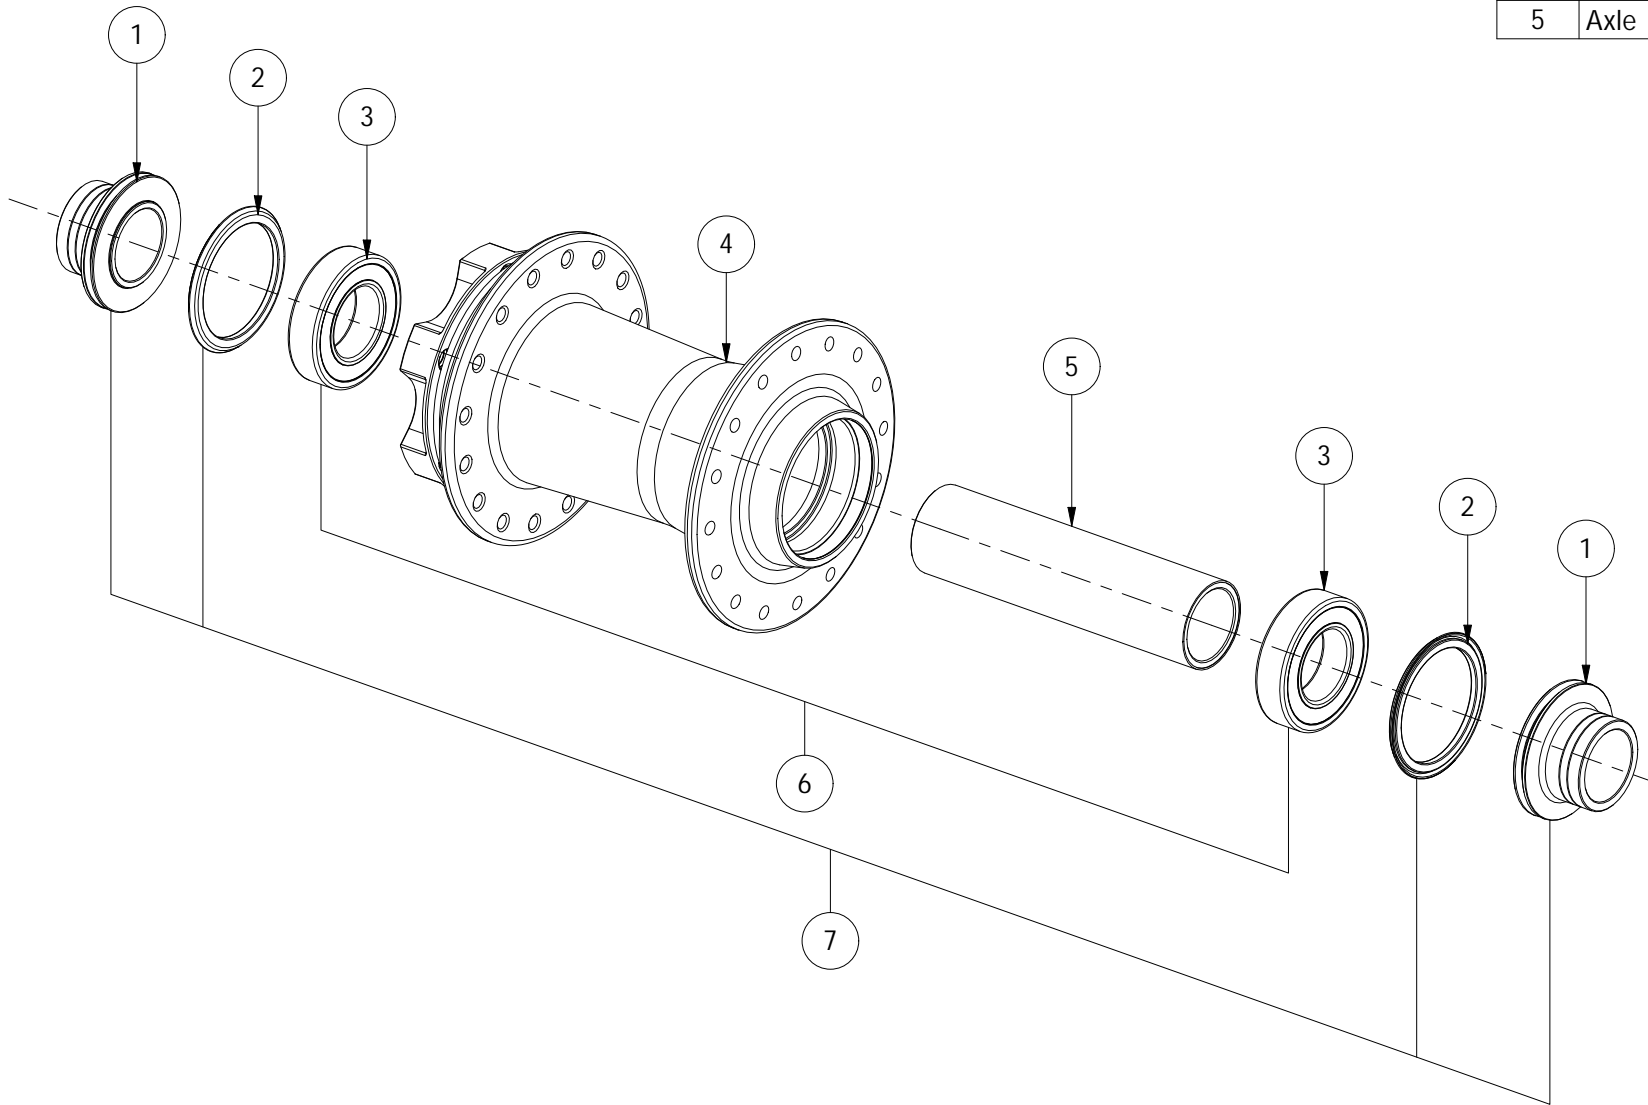

**WTB HTZ**  
**15 x 110 Front Hub**  
**All spoke counts**

No	Description	Qty
1	15mm End Cap	2
2	Seal	2
3	15x28x7 Bearing	2
4	Shell	1
5	Axle	1

WTB Parts/Service Kits		
Part Number	Description	No
W035-0171	HTZ Axle for 110mm hub	5
W035-0126	15x28x7 Bearing Kit, 2 pcs.	6
W035-0170	HTZ 15mm End Cap Kit for 110mm hub	7