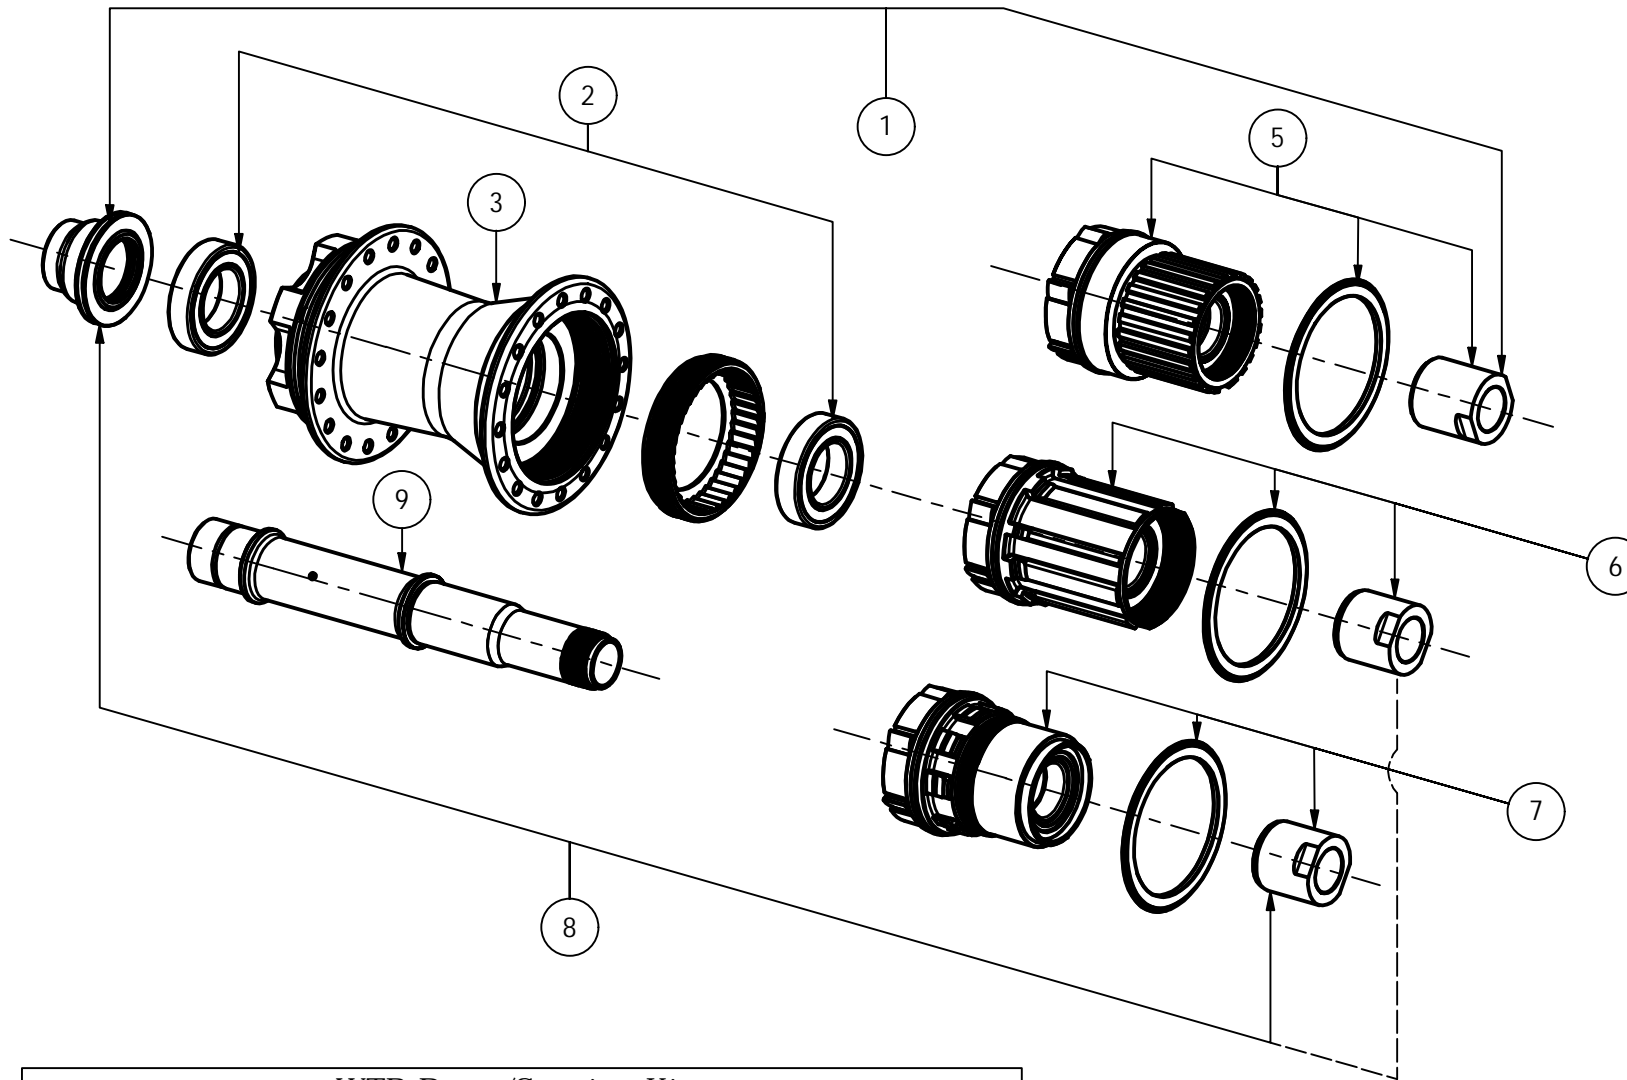

WTB HTZ
12 x 148 Rear Hub
All spoke counts and driver options

| No | Description |
|----|--------------------------|
| 1 | Microspline End Cap Kit |
| 2 | 17x30x7 Bearing Kit |
| 3 | Hub Shell |
| 4 | Ratchet Ring |
| 5 | Micro Spline Freehub Kit |
| 6 | HGR Freehub Kit |
| 7 | XDR Freehub Kit |
| 8 | XDR/HGR End Cap Kit |
| 9 | Axle |

| WTB Parts/Service Kits | | |
|------------------------|---|----|
| Part Number | Description | No |
| W035-0183 | HTZ 12mm End Cap Kit for Shimano Microspline 12x148 hub | 1 |
| W035-0166 | 17x30x7 Bearing Kit, 2 pcs. | 2 |
| W035-0169 | HTZ Shimano Microspline Freehub Kit for 12x148 hub | 5 |
| W035-0168 | HTZ Shimano HG Freehub Kit for 12x148 hub | 6 |
| W035-0167 | HTZ Sram XD Freehub Kit for 12x148 hub | 7 |
| W035-0165 | HTZ 12mm End Cap Kit for Sram XD/Shimano HG 12x148 hub | 8 |