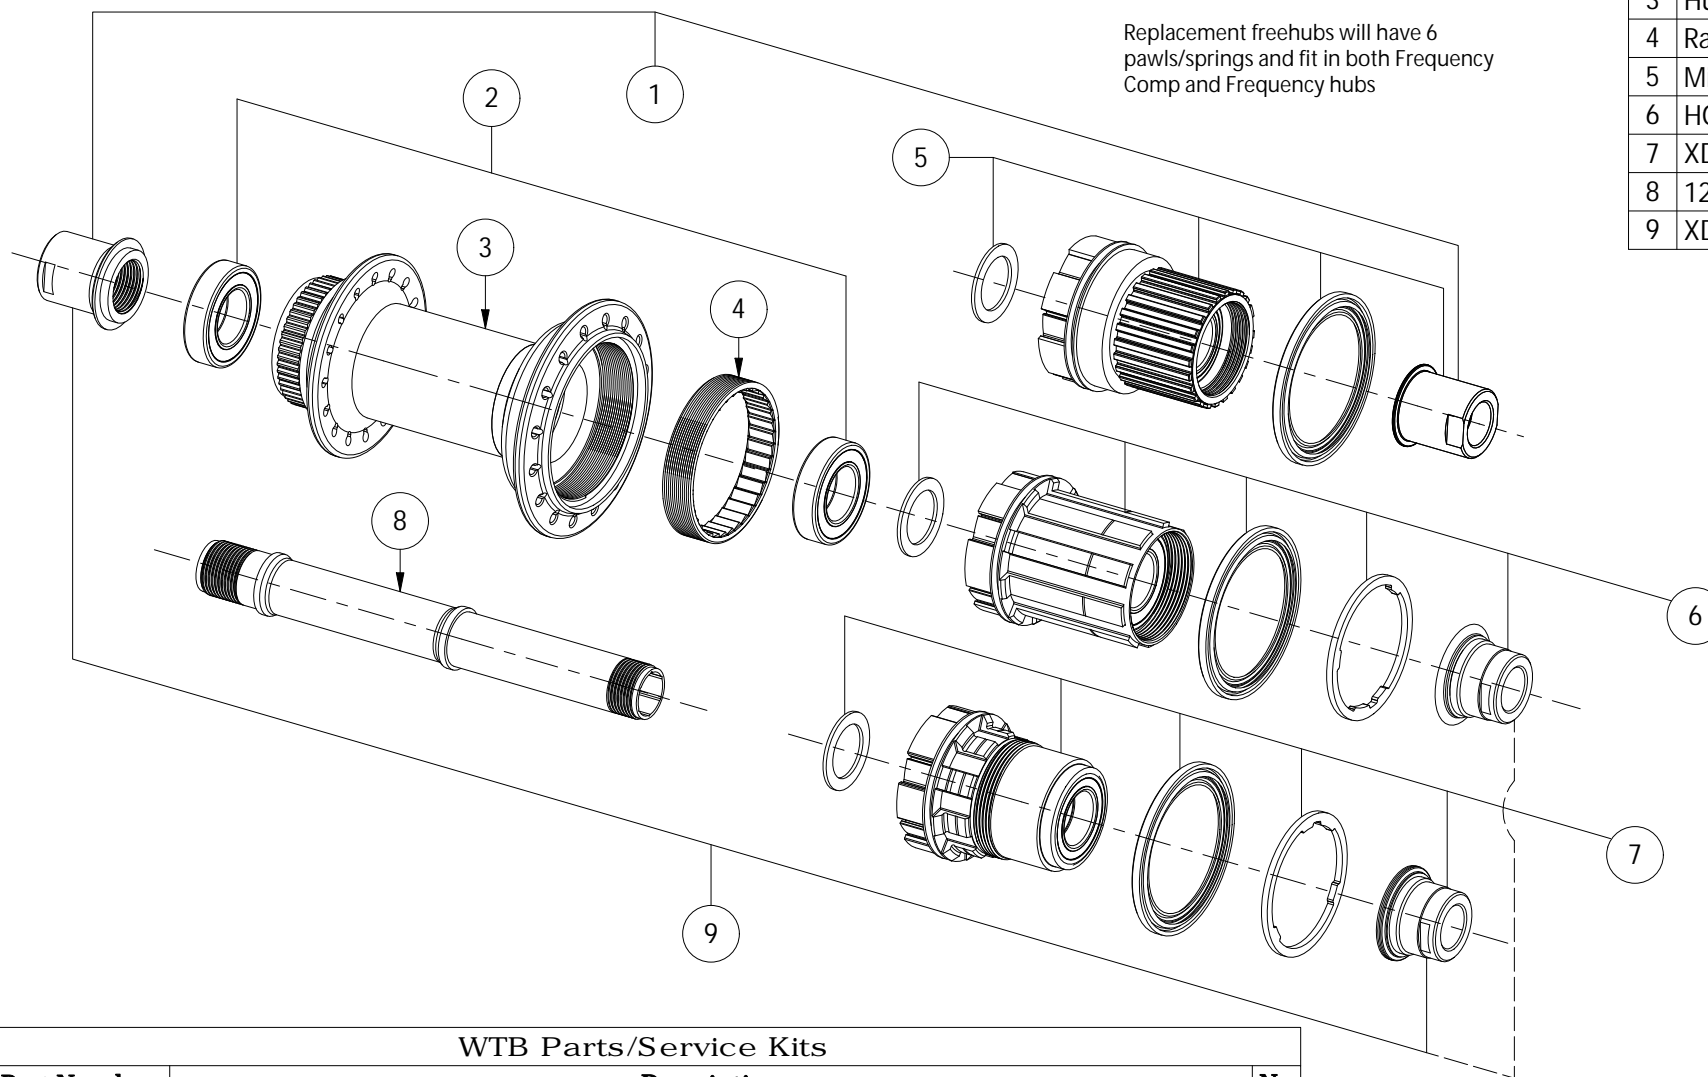

WTB Frequency

12 x 157 Centerlock Rear Hub

All spoke counts and driver options

Notes:
 Frequency Comp hubs have freehubs with 4 pawls/springs.
 Frequency hubs have freehubs with 6 pawls/springs.

Replacement freehubs will have 6 pawls/springs and fit in both Frequency Comp and Frequency hubs

No	Description
1	Microspline End Cap Kit
2	15x28x7 Bearing
3	Hub Shell
4	Ratchet Ring
5	Microspline Freehub Kit
6	HGR Freehub Kit
7	XDR Freehub Kit
8	12x157 Axle
9	XDR/HGR End Cap Kit

WTB Parts/Service Kits

Part Number	Description	No
W035-0185	Frequency 12mm End Cap Kit for Centerlock Shimano Microspline 142/148/157 hub	1
W035-0126	15x28x7 Bearing Kit, 2 pcs.	2
W035-0162	Frequency Shimano Microspline Freehub Kit (6 pawl) for 12x142/148/157 hub	5
W035-0125	Frequency Shimano HGR Freehub Kit (6 pawl) for 12x142/148/157 hub	6
W035-0127	Frequency SRAM XDR Freehub Kit (6 pawl) for 12x142/148/157 hub	7
W035-0176	Frequency Axle for Centerlock 12x157 hub	8
W035-0179	Frequency 12mm End Cap Kit for Centerlock Sram XDR/Shimano HGR 142/148/157 hub	9
W035-0182	Frequency Light Pawl Spring, 6pcs	