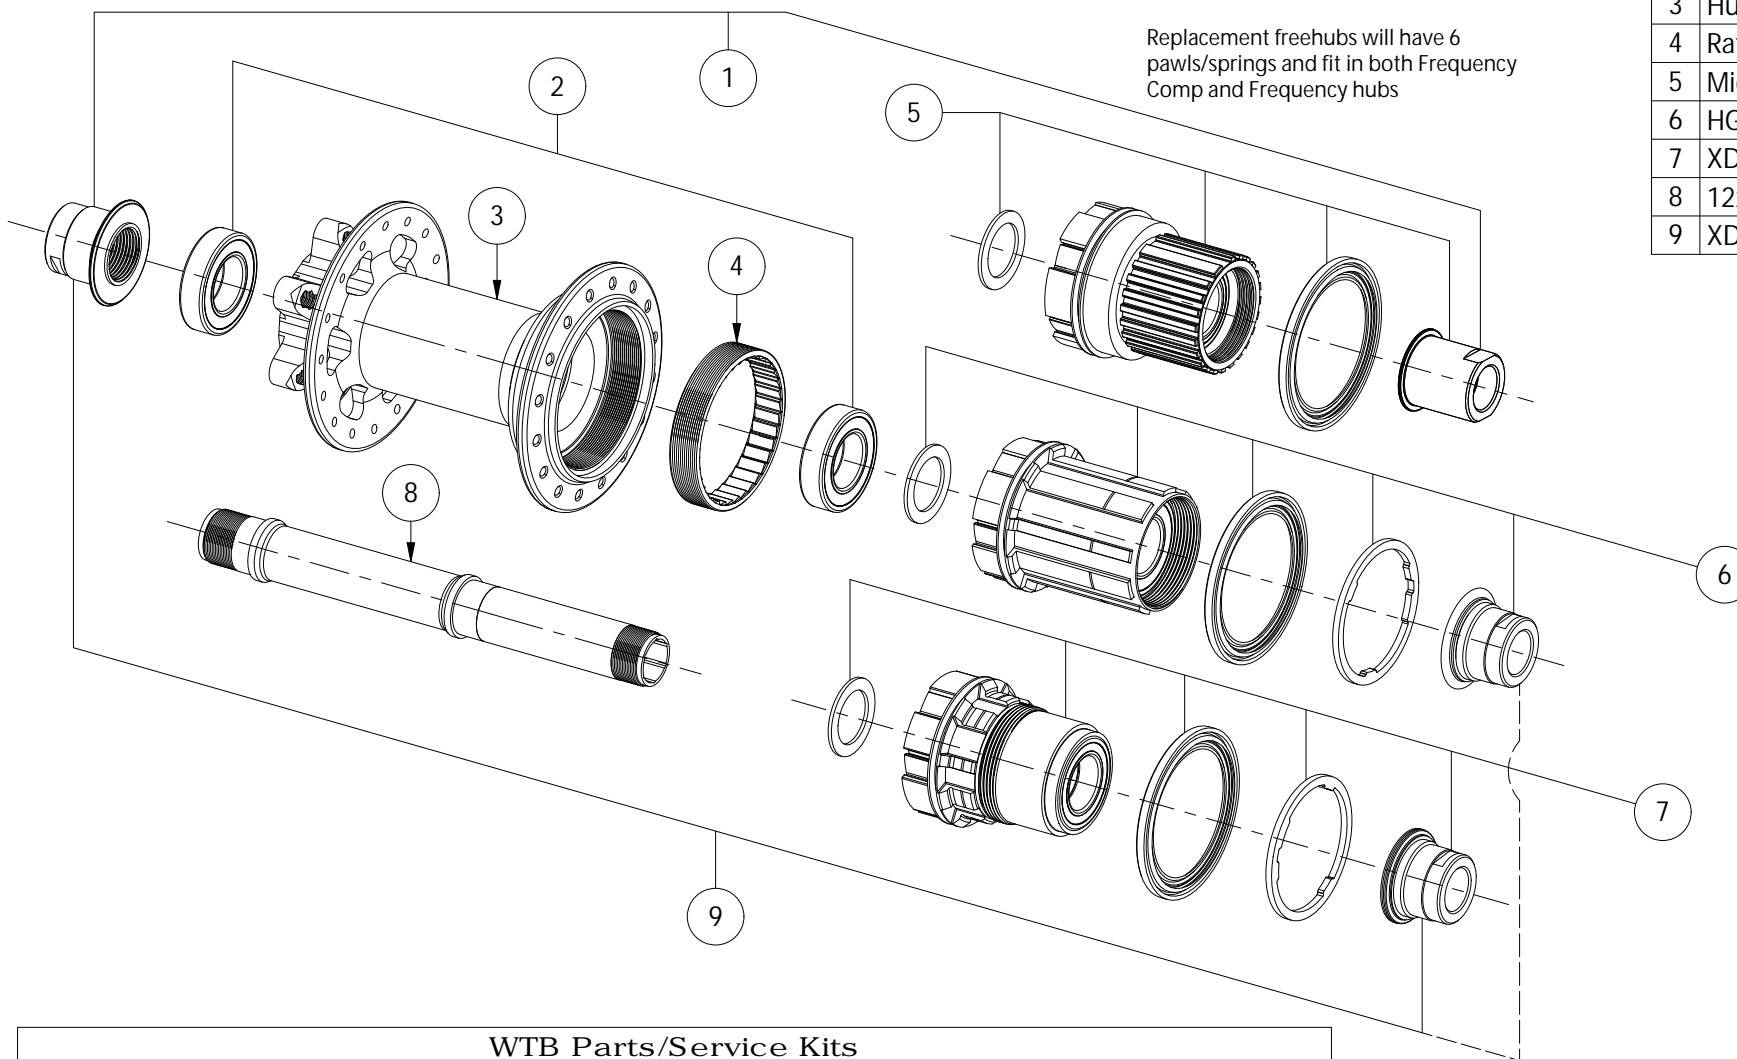

WTB Frequency
12 x 157 6-Bolt Rear Hub
All spoke counts and driver options

Notes:
 Frequency Comp hubs have freehubs with 4 pawls/springs.
 Frequency hubs have freehubs with 6 pawls/springs.

Replacement freehubs will have 6 pawls/springs and fit in both Frequency Comp and Frequency hubs

No	Description
1	Microspline End Cap Kit
2	15x28x7 Bearing
3	Hub Shell
4	Ratchet Ring
5	Microspline Freehub Kit
6	HGR Freehub Kit
7	XDR Freehub Kit
8	12x157 Axle
9	XDR/HGR End Cap Kit

WTB Parts/Service Kits

Part Number	Description	No
W035-0184	Frequency 12mm End Cap Kit for 6-Bolt Shimano Microspline 142/148/157 hub	1
W035-0126	15x28x7 Bearing Kit, 2 pcs.	2
W035-0162	Frequency Shimano Microspline Freehub Kit (6 pawl) for 12x142/148/157 hub	5
W035-0125	Frequency Shimano HGR Freehub Kit (6 pawl) for 12x142/148/157 hub	6
W035-0127	Frequency SRAM XDR Freehub Kit (6 pawl) for 12x142/148/157 hub	7
W035-0129	Frequency Axle for 6-Bolt 12x157 hub	8
W035-0180	Frequency 12mm End Cap Kit for 6-Bolt Sram XDR/Shimano HGR 142/148/157 hub	9
W035-0182	Frequency Light Pawl Spring, 6pcs	