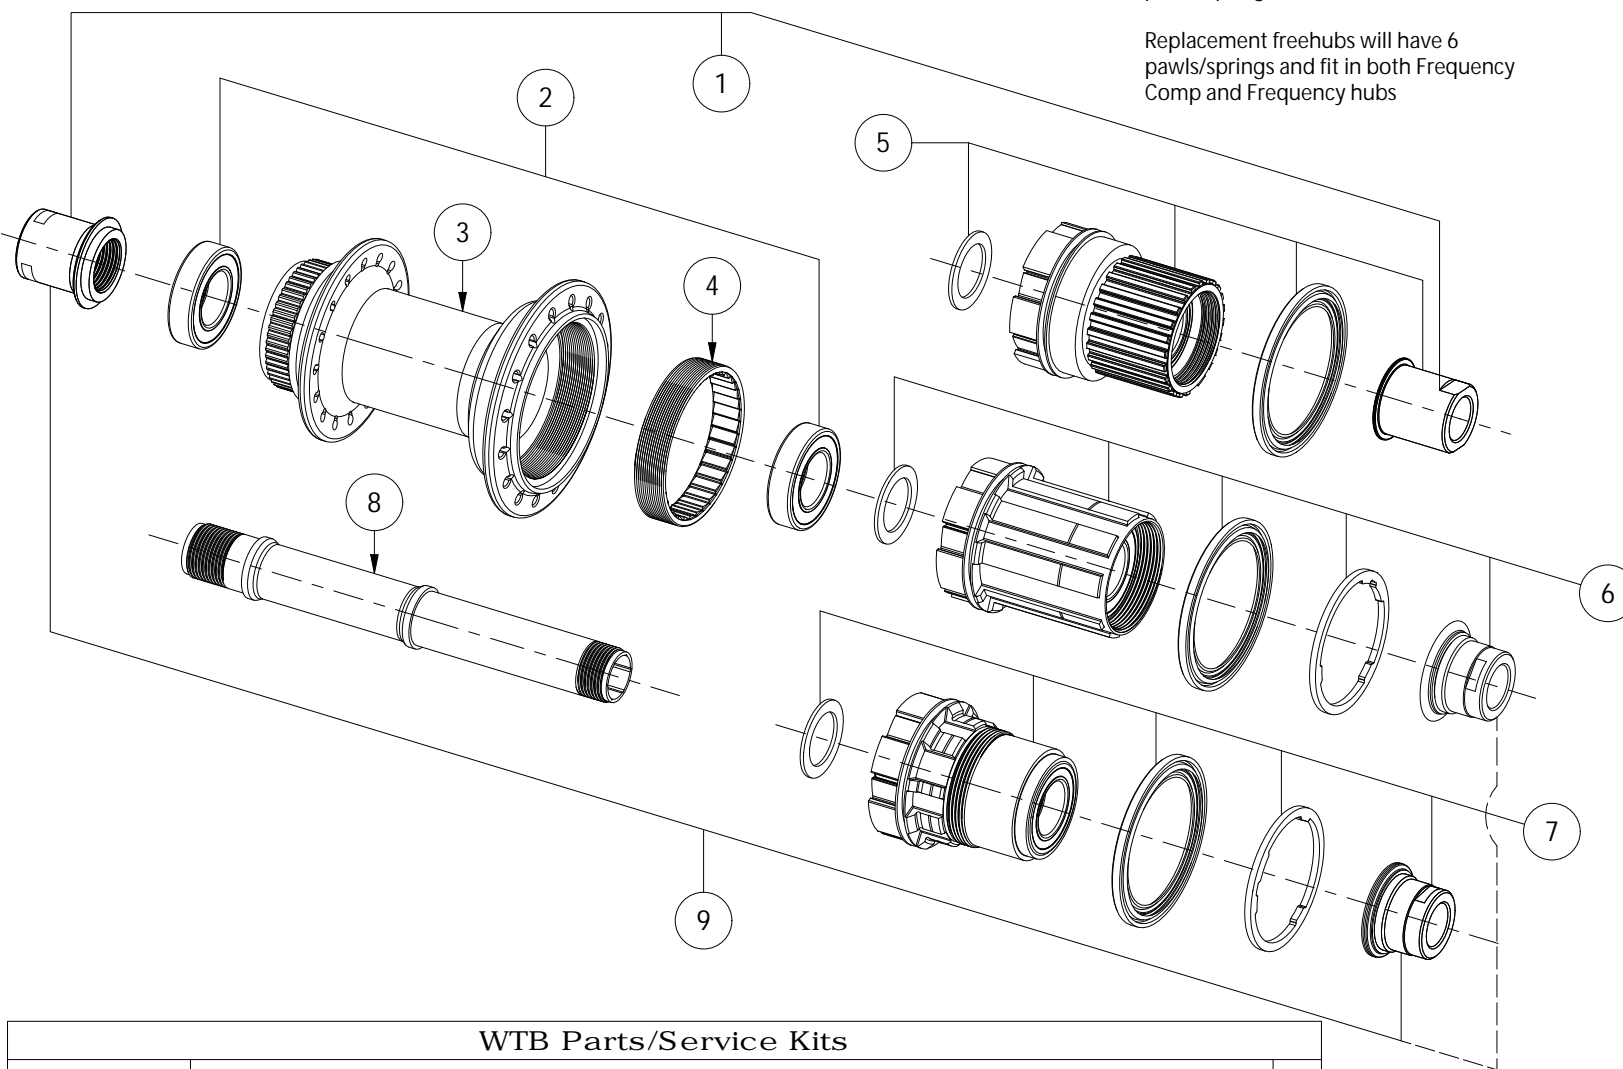

WTB Frequency
12 x 148 Centerlock Rear Hub
All spoke counts and driver options

Notes:
 Frequency Comp hubs have freehubs with 4 pawls/springs.
 Frequency hubs have freehubs with 6 pawls/springs.

Replacement freehubs will have 6 pawls/springs and fit in both Frequency Comp and Frequency hubs

No	Description
1	Microspline End Cap Kit
2	15x28x7 Bearing
3	Hub Shell
4	Ratchet Ring
5	Microspline Freehub Kit
6	HGR Freehub Kit
7	XDR Freehub Kit
8	12x148 Axle
9	XDR/HGR End Cap Kit

WTB Parts/Service Kits

Part Number	Description	No
W035-0185	Frequency 12mm End Cap Kit for Centerlock Shimano Microspline 142/148/157 hub	1
W035-0126	15x28x7 Bearing Kit, 2 pcs.	2
W035-0162	Frequency Shimano Microspline Freehub Kit (6 pawl) for 12x142/148/157 hub	5
W035-0125	Frequency Shimano HGR Freehub Kit (6 pawl) for 12x142/148/157 hub	6
W035-0127	Frequency SRAM XDR Freehub Kit (6 pawl) for 12x142/148/157 hub	7
W035-0175	Frequency Axle for Centerlock 12x148 hub	8
W035-0179	Frequency 12mm End Cap Kit for Centerlock Sram XDR/Shimano HGR 142/148/157 hub	9
W035-0182	Frequency Light Pawl Spring, 6pcs	