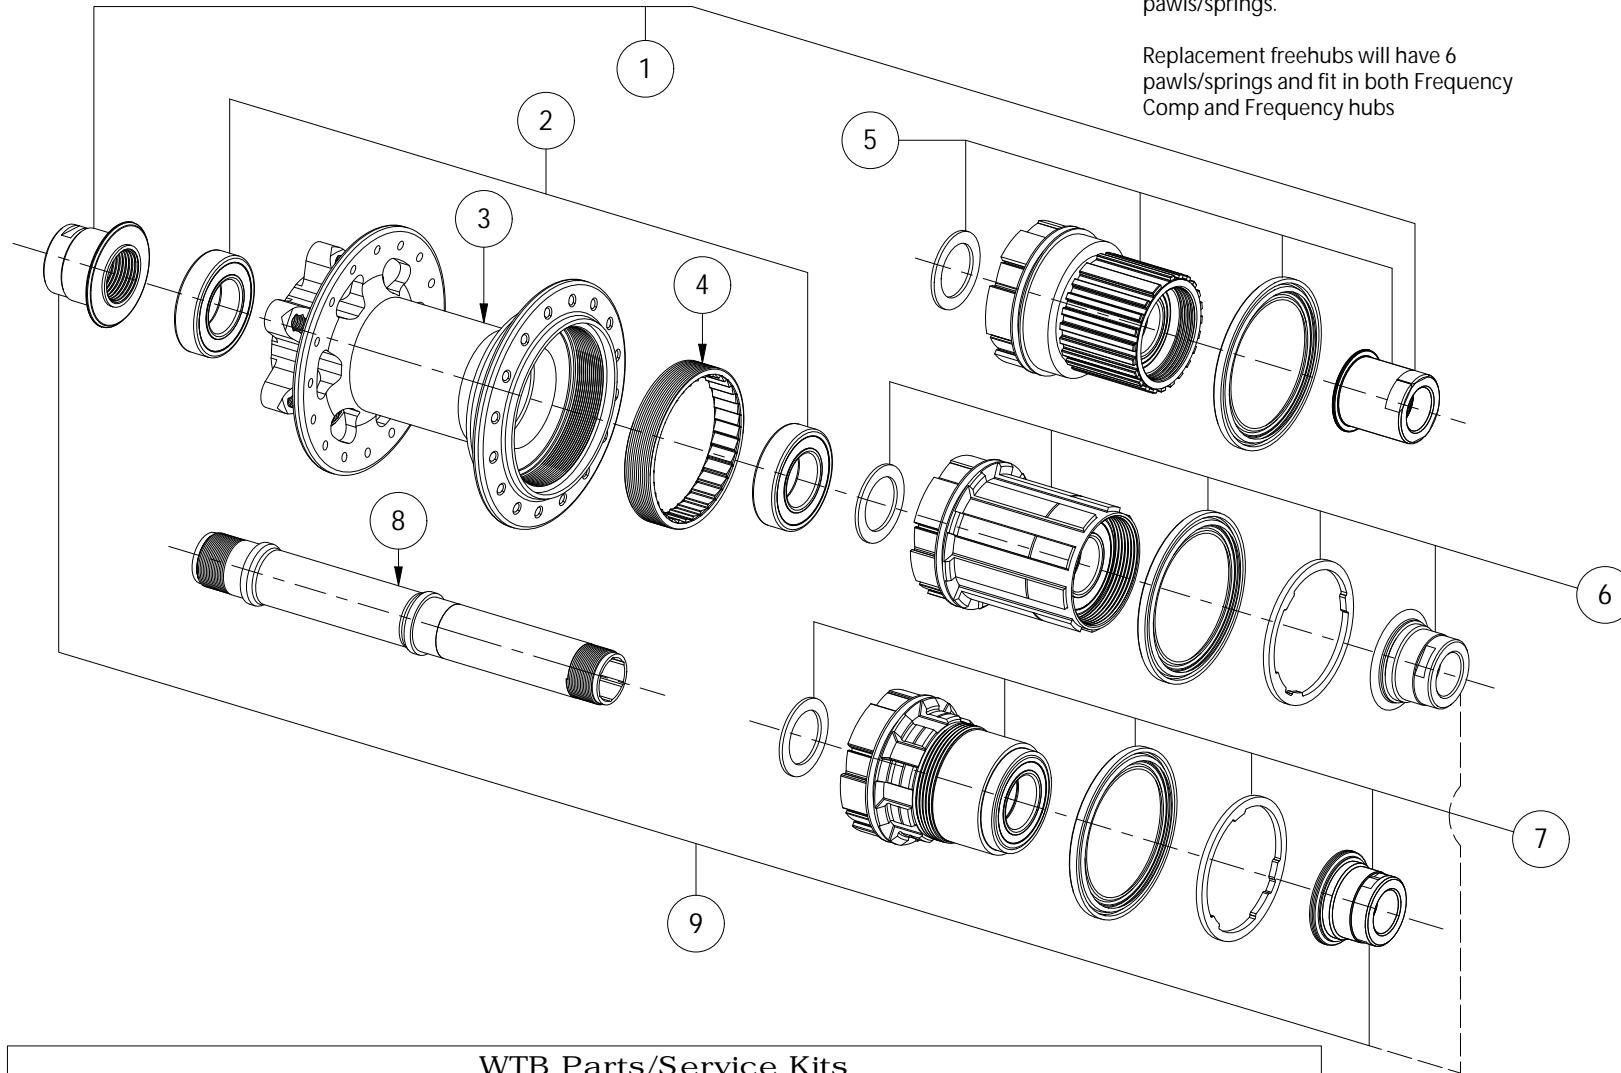

**WTB Frequency**  
**12 x 148 6-Bolt Rear Hub**  
**All spoke counts and driver options**

Notes:  
 Frequency Comp hubs have freehubs with 4 pawls/springs.  
 Frequency hubs have freehubs with 6 pawls/springs.

Replacement freehubs will have 6 pawls/springs and fit in both Frequency Comp and Frequency hubs

No	Description
1	Microspline End Cap Kit
2	15x28x7 Bearing
3	Hub Shell
4	Ratchet Ring
5	Microspline Freehub Kit
6	HGR Freehub Kit
7	XDR Freehub Kit
8	12x148 Axle
9	XDR/HGR End Cap Kit

**WTB Parts/Service Kits**

Part Number	Description	No
W035-0184	Frequency 12mm End Cap Kit for 6-Bolt Shimano Microspline 142/148/157 hub	1
W035-0126	15x28x7 Bearing Kit, 2 pcs.	2
W035-0162	Frequency Shimano Microspline Freehub Kit (6 pawl) for 12x142/148/157 hub	5
W035-0125	Frequency Shimano HGR Freehub Kit (6 pawl) for 12x142/148/157 hub	6
W035-0127	Frequency SRAM XDR Freehub Kit (6 pawl) for 12x142/148/157 hub	7
W035-0128	Frequency Axle for 6-Bolt 12x148 hub	8
W035-0180	Frequency 12mm End Cap Kit for 6-Bolt Sram XDR/Shimano HGR 142/148/157 hub	9
W035-0182	Frequency Light Pawl Spring, 6pcs	